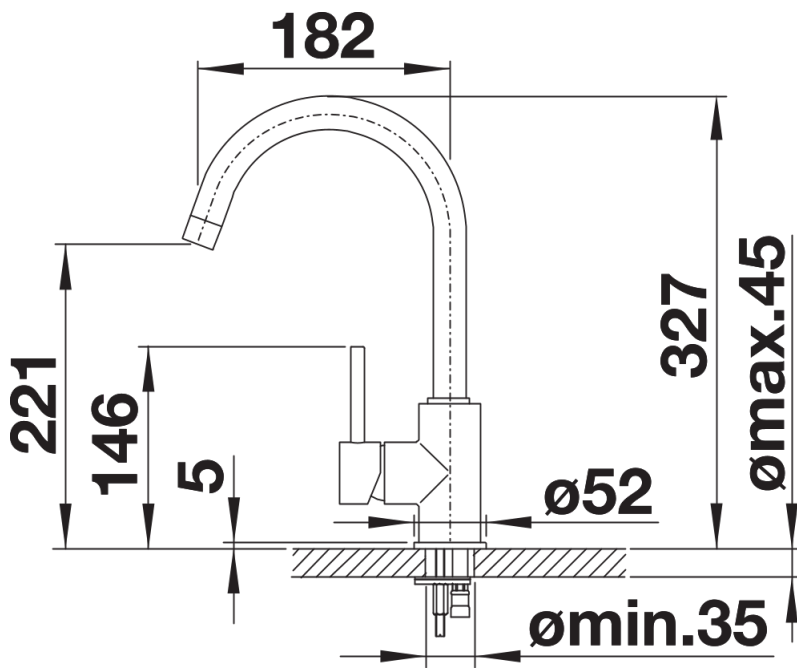

Product information sheet MIDA

Item no. 526649

Benefits

- Gently rounded spout on a slender body
- Black matt surface finish to precisely match the surroundings
- For the easy filling of tall pots and vases
- Enlarged working radius thanks to the 360° swivel spout

Colours

Available colours:

black matt

Special colours black matt

Scope of supply

- Ceramic disk cartridge
- Flexible connector pipes, 350 mm long and $\frac{3}{8}$ " nut for particularly easy installation
- Nylon-sheathed spray hose
- With non-return valve and thus guaranteed against reflux in accordance with EN 1717
- \varnothing 35 mm tap hole required
- Use stabilisation plate to increase the stability of the tap when fitted in stainless steel sinks
- LGA approved
- DVGW approved

Details

Swivel range

Side view hand gear 2D

Side view