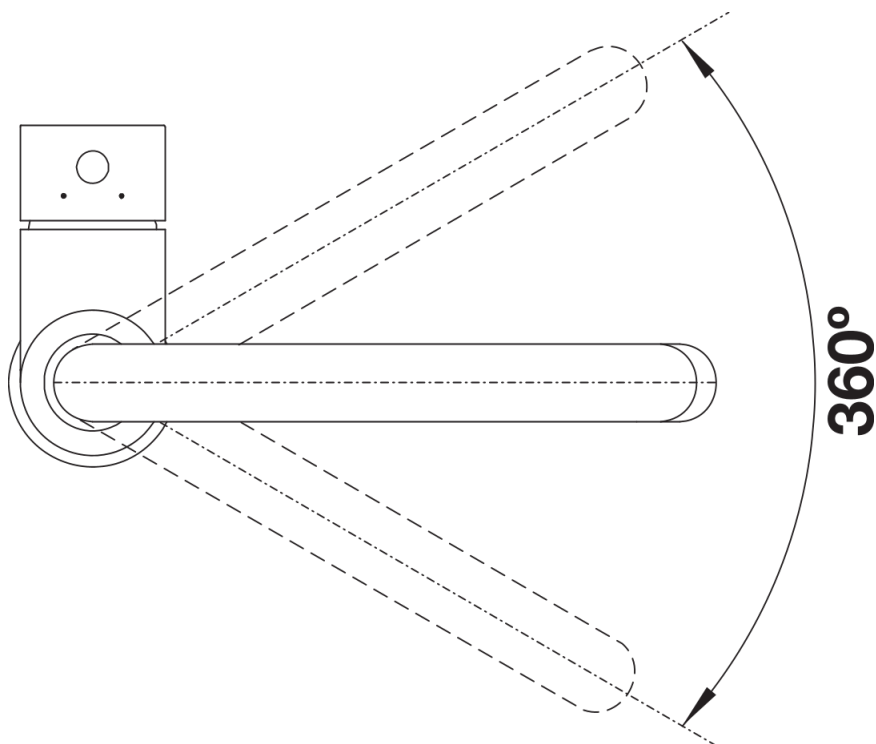

Product information sheet MIDA

Item no. 526649

Benefits

- Gently rounded spout on a slender body
- Black matt surface finish to precisely match the surroundings
- For the easy filling of tall pots and vases
- Enlarged working radius thanks to the 360° swivel spout

Colours

Available colours:

black matt

Special colours black matt

Scope of supply

- Ceramic disk cartridge
- Flexible connector pipes, 350 mm long and $\frac{3}{8}$ " nut for particularly easy installation
- Nylon-sheathed spray hose
- With non-return valve and thus guaranteed against reflux in accordance with EN 1717
- \varnothing 35 mm tap hole required
- Use stabilisation plate to increase the stability of the tap when fitted in stainless steel sinks
- LGA approved
- DVGW approved

Details

Swivel range

Side view hand gear 2D

Side view