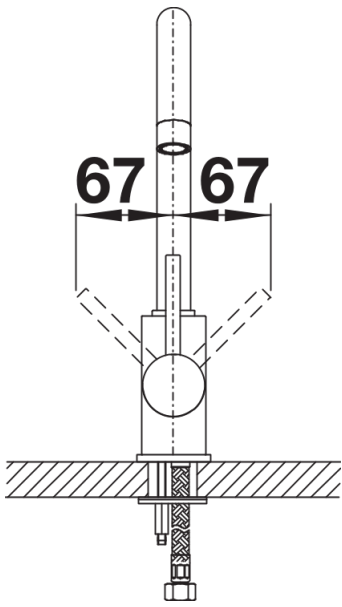

Product information sheet MIDA

Item no. 526649

Benefits

- Gently rounded spout on a slender body
- Black matt surface finish to precisely match the surroundings
- For the easy filling of tall pots and vases
- Enlarged working radius thanks to the 360° swivel spout

Colours

Available colours:

black matt

Special colours black matt

Scope of supply

- Ceramic disk cartridge
- Flexible connector pipes, 350 mm long and $\frac{3}{8}$ " nut for particularly easy installation
- Nylon-sheathed spray hose
- With non-return valve and thus guaranteed against reflux in accordance with EN 1717
- \varnothing 35 mm tap hole required
- Use stabilisation plate to increase the stability of the tap when fitted in stainless steel sinks
- LGA approved
- DVGW approved

Details

Swivel range

Side view hand gear 2D

Side view