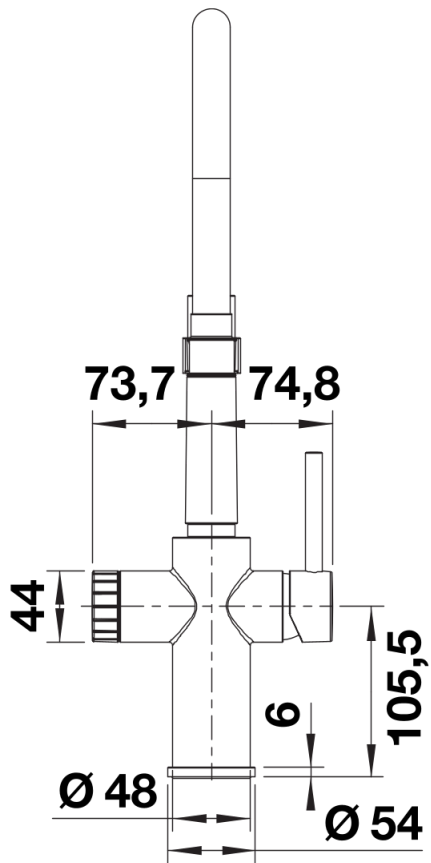

Product information sheet CATRIS-S Flexo Filter

Item no. 526706

Benefits

- Better-tasting water directly out of the tap without compromising in design
- PVD steel - easy to clean, stain and wear resistant
- 3-in-1 mixer tap in semi-professional design for cold, warm and filtered water
- Separate lever controls: cold and warm water right, filtered water left
- Dual spray with integrated flow stop: easy switch from aerated stream to powerful rinse spray
- Unrestricted choice of filtration system according to your region and personal filtration demands - tap works with all common filtration systems

Colours

Available colours:

PVD steel

PVD PVD steel

Scope of supply

Mixer tap:

- 360° swivel spout for greater reach
 - Ø 35 mm tap hole required
 - Cartridge with ceramic seals
 - Spray made of plastic
 - Black hose made of silicone
 - Flexible connection pipes with a length of 700 mm and $\frac{3}{8}$ " nut for filter water line and $\frac{1}{2}$ " nut for cold/hot water line
 - Patented jet regulator for markedly reduced scaling
 - Stabilising plate to increase the stability of the tap when fitted in stainless steel sinks
 - With non-return valve and thus guaranteed against reflux in accordance with EN 1717
- Filter system not included.

Details

Side view hand gear 2D

Side view