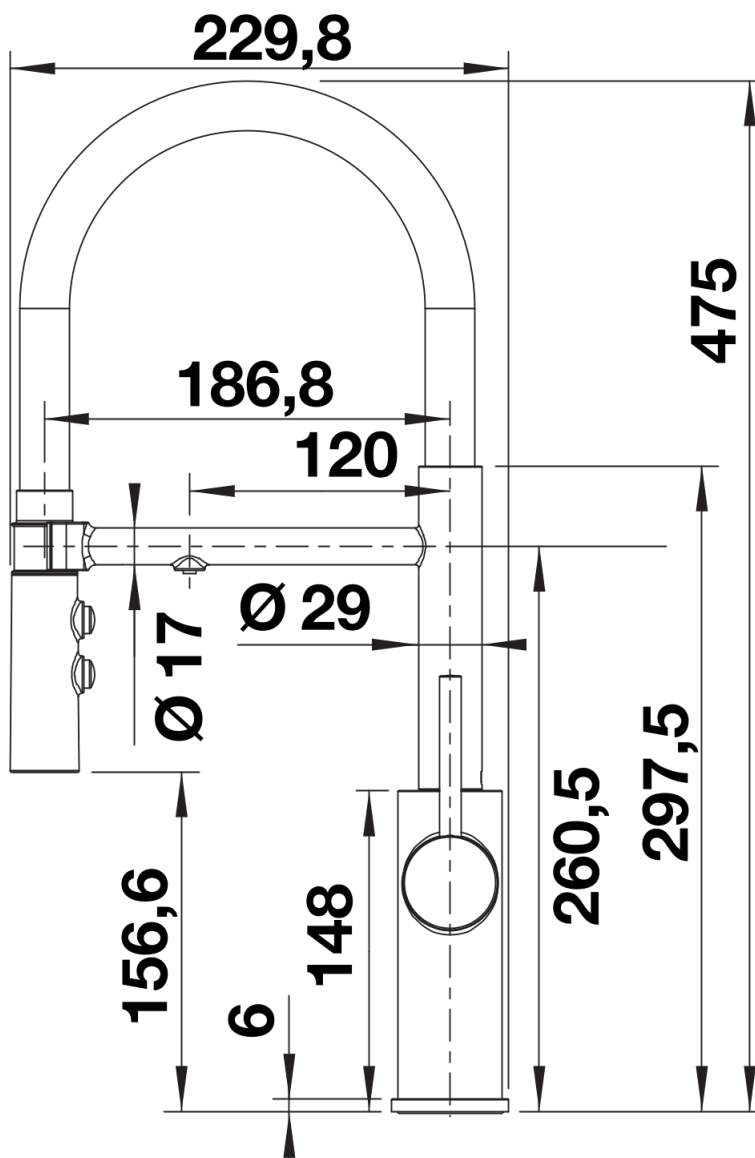

Colours

Available colours:

PVD steel

PVD PVD steel

Scope of supply

Mixer tap:

- 360° swivel spout for greater reach
 - Ø 35 mm tap hole required
 - Cartridge with ceramic seals
 - Spray made of plastic
 - Black hose made of silicone
 - Flexible connection pipes with a length of 700 mm and $\frac{3}{8}$ " nut for filter water line and $\frac{1}{2}$ " nut for cold/hot water line
 - Patented jet regulator for markedly reduced scaling
 - Stabilising plate to increase the stability of the tap when fitted in stainless steel sinks
 - With non-return valve and thus guaranteed against reflux in accordance with EN 1717
- Filter system not included.

Details

Side view hand gear 2D

Side view