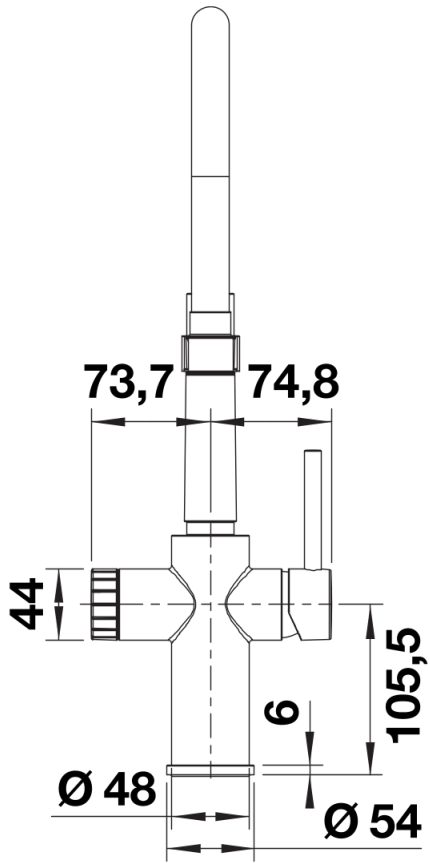

## Product information sheet CATRIS-S Flexo Filter

Item no. 526706

## Scope of supply

---

- 360° swivel spout for greater reach
- Ø 35 mm tap hole required
- Ceramic valve and disk cartridge
- Patented jet regulator for markedly reduced scaling
- Spray made of plastic
- Magnetized handspray holder for ease of use
- Black hose made of silicone
- Flexible connector pipes, 700 mm long and  $\frac{3}{8}$ " nut
- Stabilisation plate to increase the stability of the tap when fitted in stainless steel sinks
- With non-return valve and thus guaranteed against reflux in accordance with EN 1717
- Filter system not included

## Details

---

Side view hand gear 2D

Side view