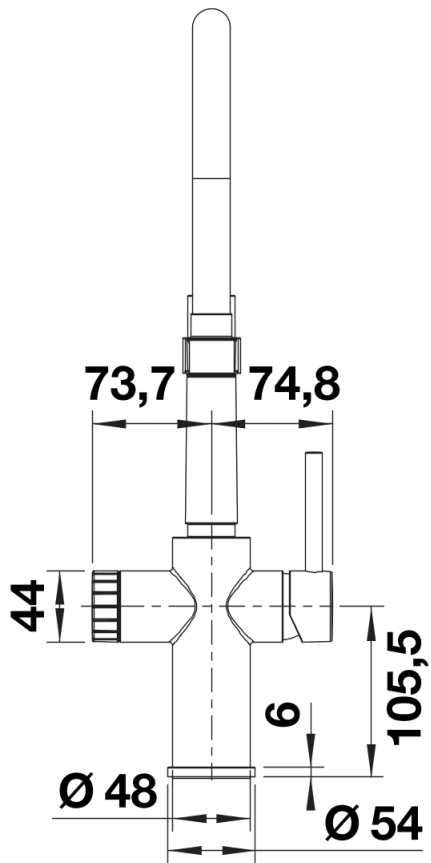

## Product information sheet CATRIS-S Flexo Filter

Item no. 526707

## Scope of supply

---

### Mixer tap:

- 360° swivel spout for greater reach
  - Ø 35 mm tap hole required
  - Cartridge with ceramic seals
  - Spray made of plastic
  - Black hose made of silicone
  - Flexible connection pipes with a length of 700 mm and  $\frac{3}{8}$ " nut for filter water line and  $\frac{1}{2}$ " nut for cold/hot water line
  - Patented jet regulator for markedly reduced scaling
  - Stabilising plate to increase the stability of the tap when fitted in stainless steel sinks
  - With non-return valve and thus guaranteed against reflux in accordance with EN 1717
- Filter system not included.

## Details

---

Side view hand gear 2D

Side view