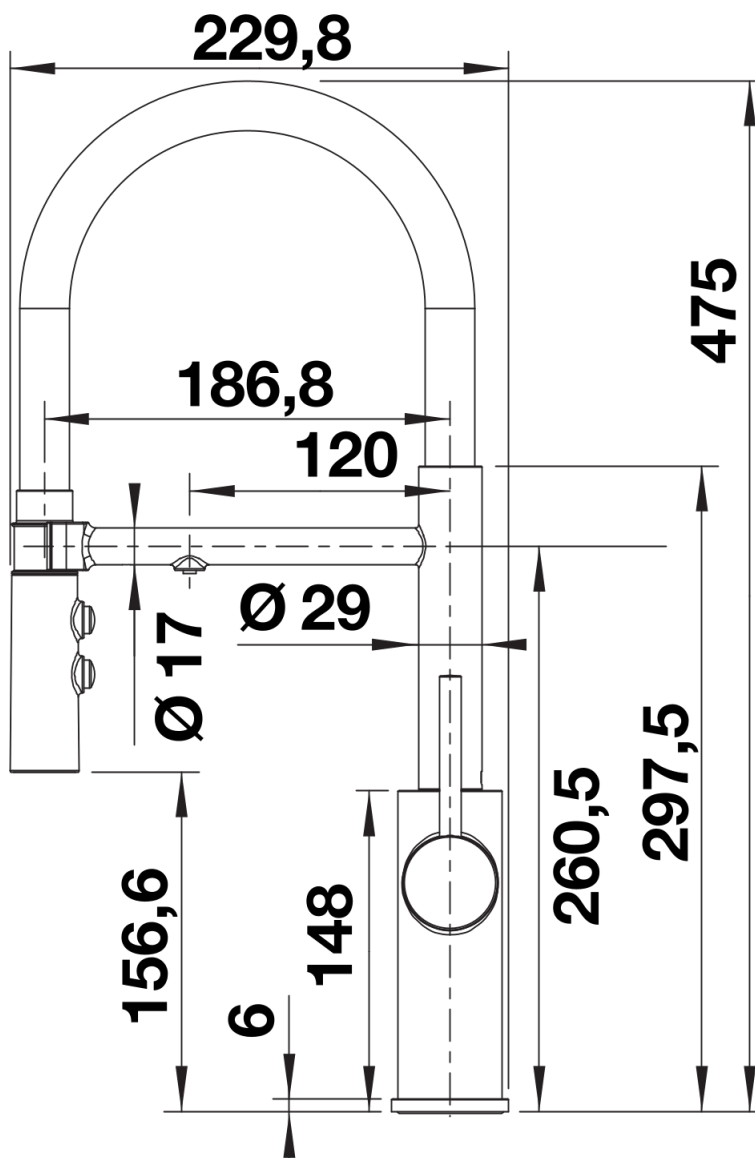

### Mixer tap:

- 360° swivel spout for greater reach
  - Ø 35 mm tap hole required
  - Cartridge with ceramic seals
  - Spray made of plastic
  - Black hose made of silicone
  - Flexible connection pipes with a length of 700 mm and  $\frac{3}{8}$ " nut for filter water line and  $\frac{1}{2}$ " nut for cold/hot water line
  - Patented jet regulator for markedly reduced scaling
  - Stabilising plate to increase the stability of the tap when fitted in stainless steel sinks
  - With non-return valve and thus guaranteed against reflux in accordance with EN 1717
- Filter system not included.

## Details

---

Side view hand gear 2D

Side view