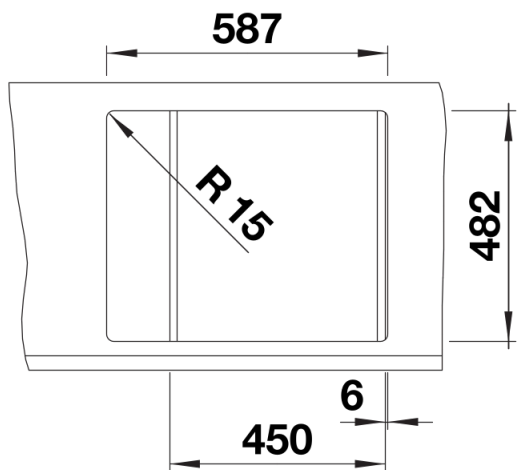

## Scope of supply

---

- waste kit with space-saving pipe
- 3 ½" basket strainer with drain remote control (rotary switch)
- seal

## Top view

Cut-out

Front view

Side view