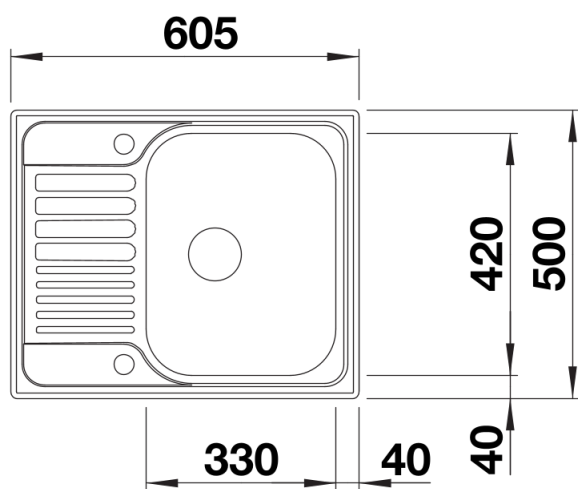

### Benefits

---

- Functional design
- Large bowl sizes
- Compact drainboard
- With drain remote control
- With 3 ½" stainless steel basket strainer
- Can be installed reversible

## Scope of supply

---

- waste kit with space-saving pipe
- 3 ½" basket strainer with drain remote control (rotary switch)
- seal

## Top view

Cut-out

Front view

Side view