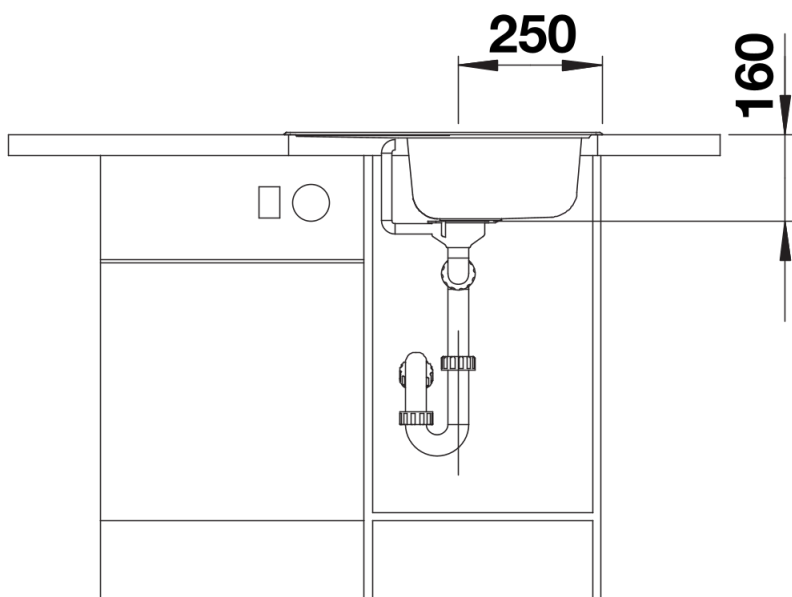

## Scope of supply

---

- waste kit with space-saving pipe
- 3 ½" basket strainer with drain remote control (rotary switch)
- seal

## Top view

Cut-out

Front view

Side view