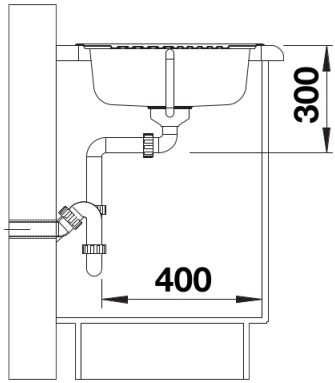

## Scope of supply

---

- waste kit with space-saving pipe
- 3 ½" basket strainer with drain remote control (rotary switch)
- seal

## Top view

Cut-out

Front view

Side view