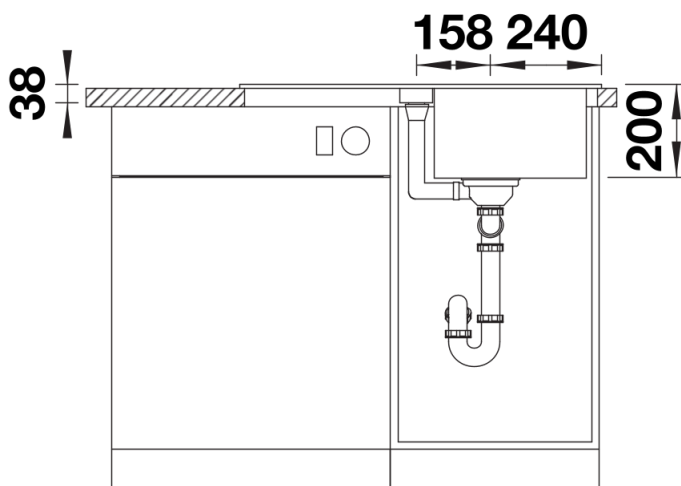

## Scope of supply

---

- foldable ADIRA grid
- waste kit with space-saving pipe
- 3 1/2" InFino basket strainer with drain remote control (rotary switch)

## Top view

Cut-out

Front view

Side view