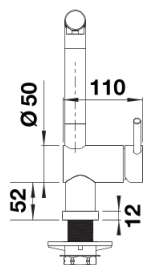

Product information sheet LINUS-S-F

Item no. 527523

Benefits

- Suitable for installation beneath window
- Minimalist design
- Simple to operate: lift straight up and lay on one side
- High spout for easy filling of pans and vases
- Extendable spray head
- Minimum clearance between sink and window sash
4.5 cm

Colours

Available colours:
black matt

Special colours black matt

Planning information

- *Minimum clearance between sink and window sash 4.5 cm.

Optionally available:
Aerator set with clear spray and aerated spray for high-pressure mixer taps incl. service key

Scope of supply

- 140° swivel spout for greater reach
- Ø 35 mm tap hole required
- With ceramic disk cartridge
- Patented jet regulator for markedly reduced scaling
- Spray made of metal
- Metal-sheathed spray hose
- BLANCO hose weight for extended reach
- Flexible connector pipes, 950 mm long and 3/8" nut
- Stabilisation plate to increase the stability of the tap when fitted in stainless steel sinks
- With non-return valve and thus guaranteed against reflux in accordance with EN 1717

Details

Swivel range

Side view hand gear 2D

Side view