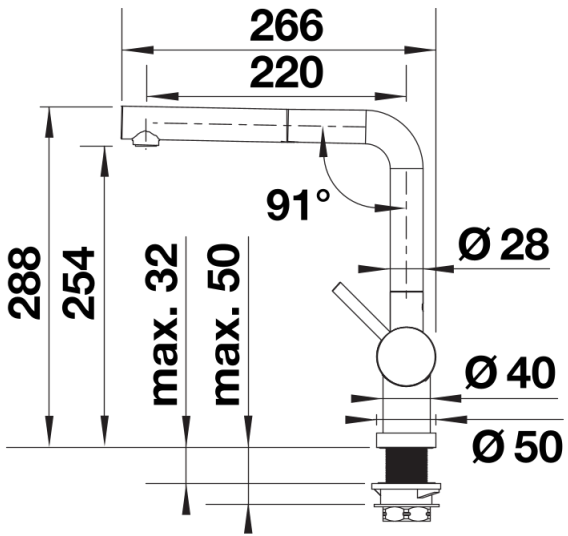

Product information sheet LINUS-S-F

Item no. 527523

Benefits

- Suitable for installation beneath window
- Minimalist design
- Simple to operate: lift straight up and lay on one side
- High spout for easy filling of pans and vases
- Extendable spray head
- Minimum clearance between sink and window sash
4.5 cm

Colours

Available colours:
black matt

Special colours black matt

Planning information

- *Minimum clearance between sink and window sash 4.5 cm.

Optionally available:
Aerator set with clear spray and aerated spray for high-pressure mixer taps incl. service key

Scope of supply

- 140° swivel spout for greater reach
- Ø 35 mm tap hole required
- With ceramic disk cartridge
- Patented jet regulator for markedly reduced scaling
- Spray made of metal
- Metal-sheathed spray hose
- BLANCO hose weight for extended reach
- Flexible connector pipes, 950 mm long and 3/8" nut
- Stabilisation plate to increase the stability of the tap when fitted in stainless steel sinks
- With non-return valve and thus guaranteed against reflux in accordance with EN 1717

Details

Swivel range

Side view hand gear 2D

Side view