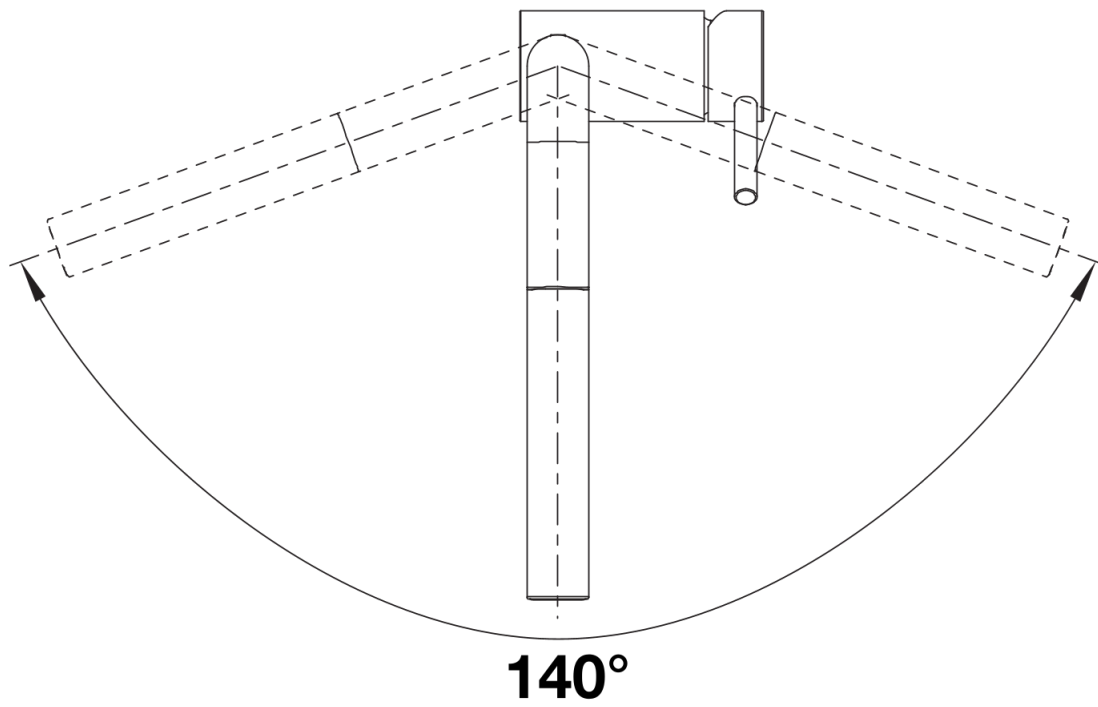

Product information sheet LINUS-S-F

Item no. 527523

Benefits

- Suitable for installation beneath window
- Minimalist design
- Simple to operate: lift straight up and lay on one side
- High spout for easy filling of pans and vases
- Extendable spray head
- Minimum clearance between sink and window sash
4.5 cm

Colours

Available colours:
black matt

Special colours black matt

Planning information

- *Minimum clearance between sink and window sash 4.5 cm.

Optionally available:
Aerator set with clear spray and aerated spray for high-pressure mixer taps incl. service key

Scope of supply

- 140° swivel spout for greater reach
- Ø 35 mm tap hole required
- With ceramic disk cartridge
- Patented jet regulator for markedly reduced scaling
- Spray made of metal
- Metal-sheathed spray hose
- BLANCO hose weight for extended reach
- Flexible connector pipes, 950 mm long and 3/8" nut
- Stabilisation plate to increase the stability of the tap when fitted in stainless steel sinks
- With non-return valve and thus guaranteed against reflux in accordance with EN 1717

Details

Swivel range

Side view hand gear 2D

Side view