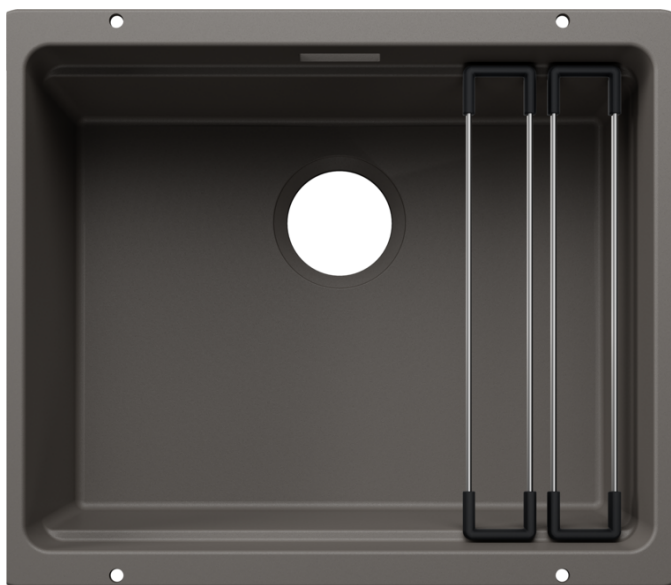

Colours

Available colours:

black
anthracite
rock grey
volcano grey
white
soft white
tartufo
coffee

SILGRANIT volcano grey

Planning information

- Cut-out radius: 20 mm
- Drainage components must be ordered separately.

Scope of supply

- 2 x ETAGON rails in stainless steel
- fixing kit

234164 - 2 x ETAGON rails

Details

Top view

Cut-out

Front view

Side view