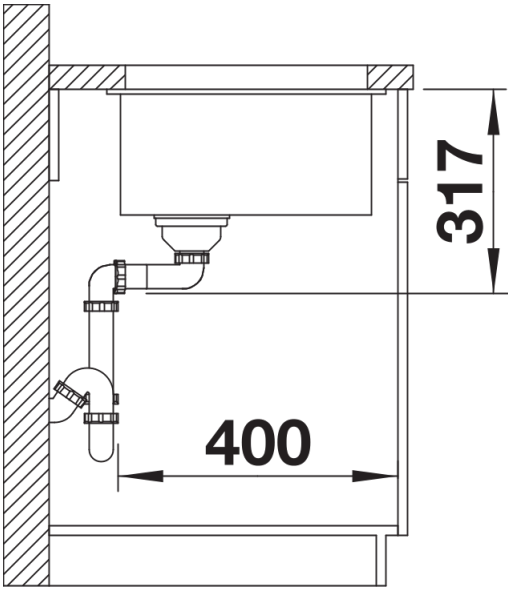

Colours

Available colours:

black
anthracite
rock grey
volcano grey
white
soft white
tartufo
coffee

SILGRANIT volcano grey

Planning information

- Cut-out radius: 20 mm
- Drainage components must be ordered separately.

Scope of supply

- 2 x ETAGON rails in stainless steel
- fixing kit

234164 - 2 x ETAGON rails

Details

Top view

Cut-out

Front view

Side view