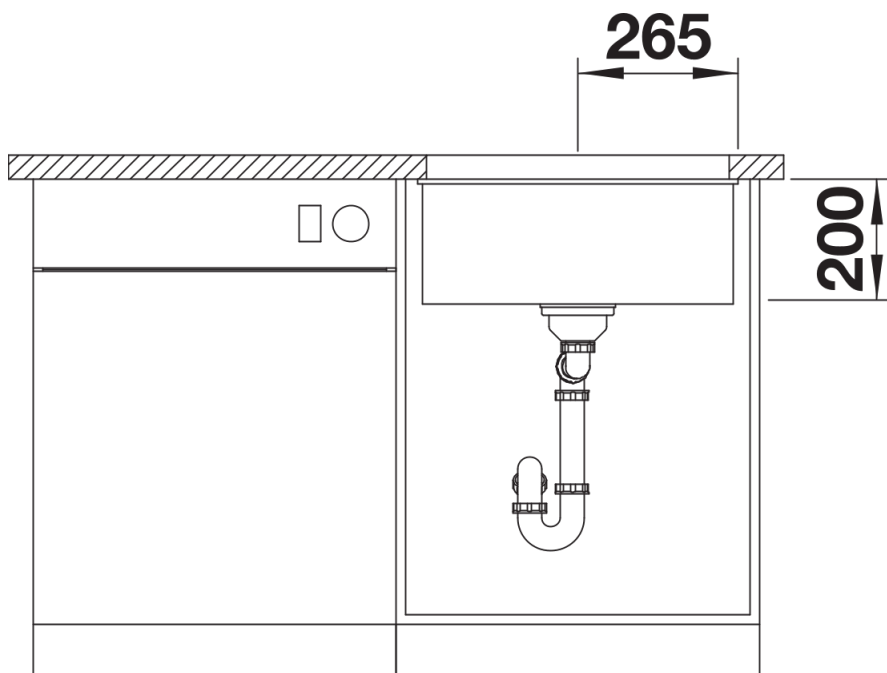

Colours

Available colours:

black
anthracite
rock grey
volcano grey
white
soft white
tartufo
coffee

SILGRANIT volcano grey

Planning information

- Cut-out radius: 20 mm
- Drainage components must be ordered separately.

Scope of supply

- 2 x ETAGON rails in stainless steel
- fixing kit

234164 - 2 x ETAGON rails

Details

Top view

Cut-out

Front view

Side view