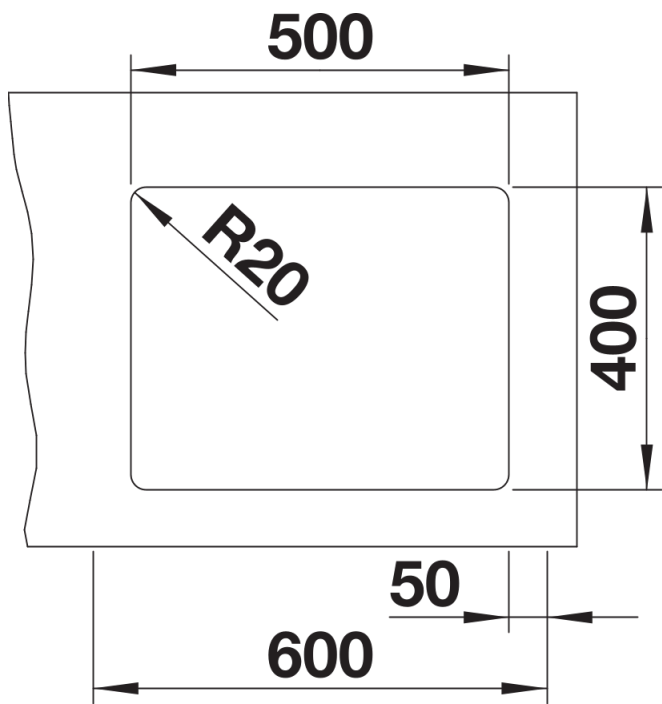

Colours

Available colours:

black
anthracite
rock grey
volcano grey
white
soft white
tartufo
coffee

SILGRANIT volcano grey

Planning information

- Cut-out radius: 20 mm
- Drainage components must be ordered separately.

Scope of supply

- 2 x ETAGON rails in stainless steel
- fixing kit

234164 - 2 x ETAGON rails

Details

Top view

Cut-out

Front view

Side view