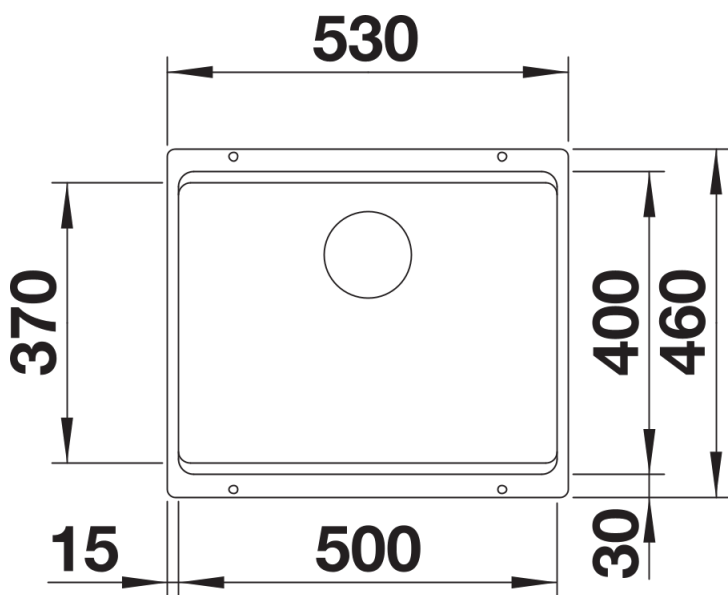

Colours

Available colours:

black
anthracite
rock grey
volcano grey
white
soft white
tartufo
coffee

SILGRANIT volcano grey

Planning information

- Cut-out radius: 20 mm
- Drainage components must be ordered separately.

Scope of supply

- 2 x ETAGON rails in stainless steel
- fixing kit

234164 - 2 x ETAGON rails

Details

Top view

Cut-out

Front view

Side view