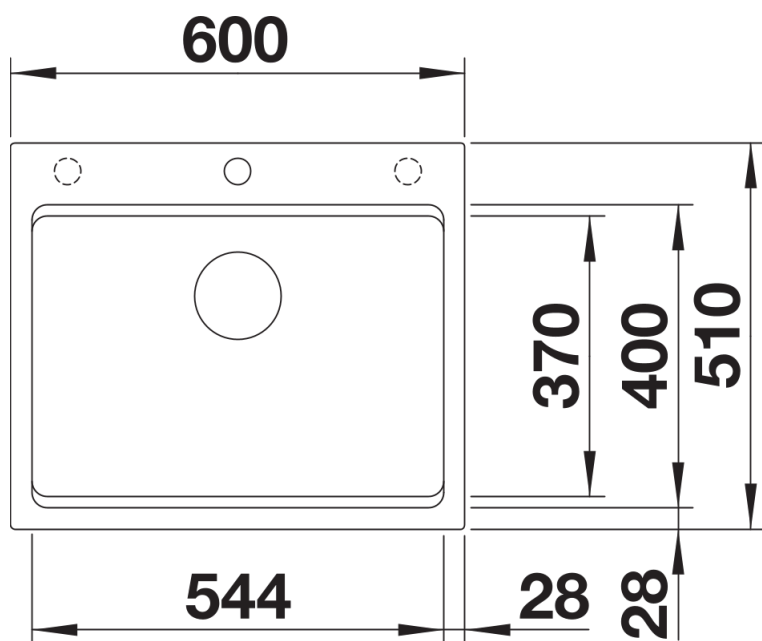

Product information sheet ETAGON 6 for Coloured Components

Item no. 527746

Benefits

- Maximum colour flexibility by choosing complementing waste fitting set in satin gold, black matt, satin dark steel or satin platinum metal finishes (to be ordered with separate article number)
- Generous staggered bowl with added functionality
- Integrated step creates an additional functional level
- Clever system concept with versatile ETAGON rails
- High-quality features with the covered C-overflow and InFino drain system – elegantly integrated and easy-care
- Installation from above, with elegant, low-profile rim and continuous tap ledge

Colours

Available colours:

black
anthracite
rock grey
volcano grey
white
soft white
tartufo
coffee

SILGRANIT black

Planning information

- Drainage components must be ordered separately.

Scope of supply

- 2 x ETAGON rails in stainless steel

234164 - 2 x ETAGON rails

Details

Top view

Cut-out

Front view

Side view