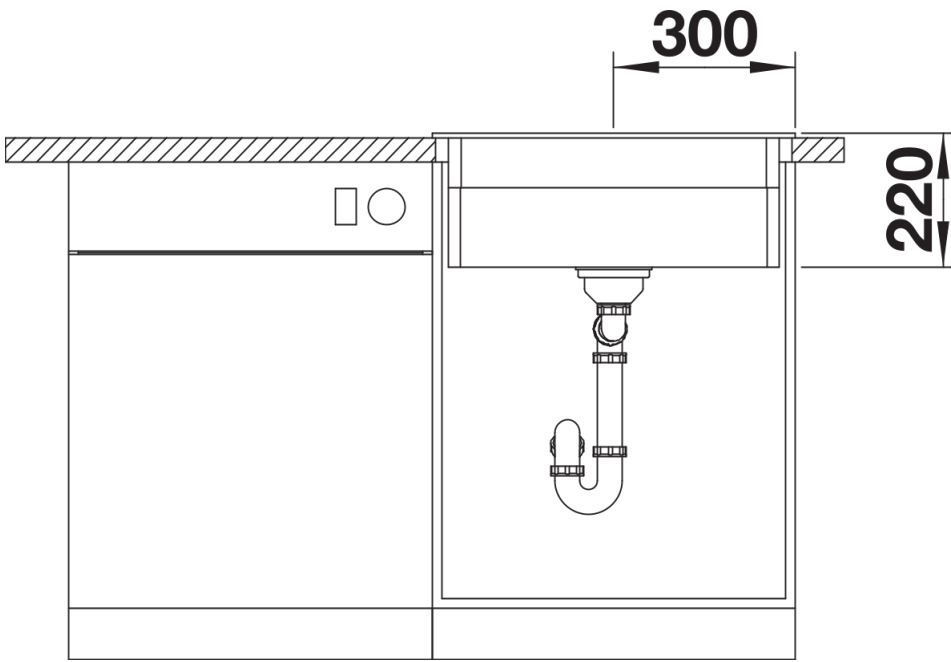

Product information sheet ETAGON 6 for Coloured Components

Item no. 527746

Benefits

- Maximum colour flexibility by choosing complementing waste fitting set in satin gold, black matt, satin dark steel or satin platinum metal finishes (to be ordered with separate article number)
- Generous staggered bowl with added functionality
- Integrated step creates an additional functional level
- Clever system concept with versatile ETAGON rails
- High-quality features with the covered C-overflow and InFino drain system – elegantly integrated and easy-care
- Installation from above, with elegant, low-profile rim and continuous tap ledge

Colours

Available colours:

black
anthracite
rock grey
volcano grey
white
soft white
tartufo
coffee

SILGRANIT black

Planning information

- Drainage components must be ordered separately.

Scope of supply

- 2 x ETAGON rails in stainless steel

234164 - 2 x ETAGON rails

Details

Top view

Cut-out

Front view

Side view