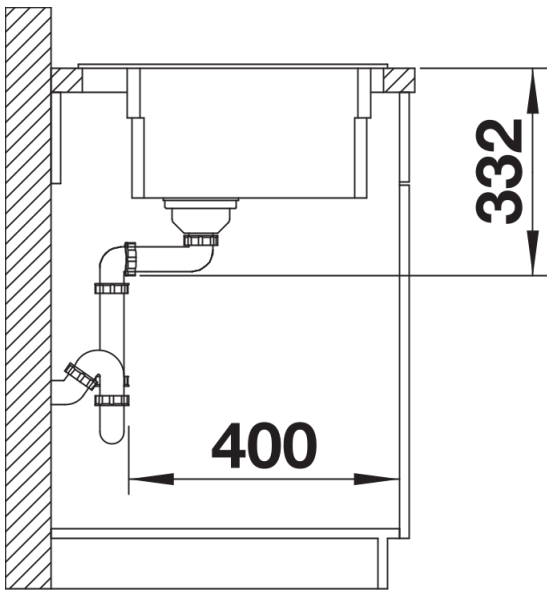

Product information sheet ETAGON 6 for Coloured Components

Item no. 527746

Benefits

- Maximum colour flexibility by choosing complementing waste fitting set in satin gold, black matt, satin dark steel or satin platinum metal finishes (to be ordered with separate article number)
- Generous staggered bowl with added functionality
- Integrated step creates an additional functional level
- Clever system concept with versatile ETAGON rails
- High-quality features with the covered C-overflow and InFino drain system – elegantly integrated and easy-care
- Installation from above, with elegant, low-profile rim and continuous tap ledge

Colours

Available colours:

black
anthracite
rock grey
volcano grey
white
soft white
tartufo
coffee

SILGRANIT black

Planning information

- Drainage components must be ordered separately.

Scope of supply

- 2 x ETAGON rails in stainless steel

234164 - 2 x ETAGON rails

Details

Top view

Cut-out

Front view

Side view