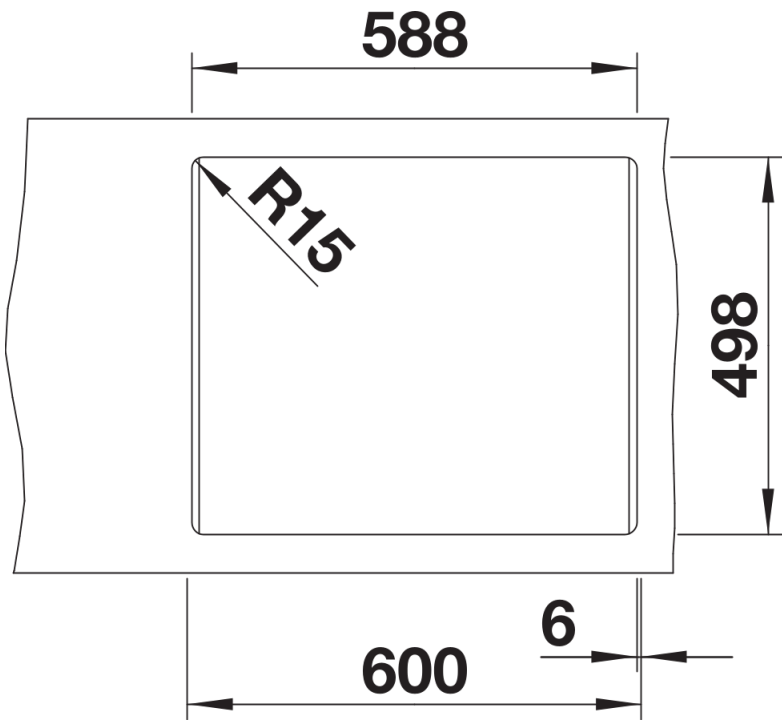

Product information sheet ETAGON 6 for Coloured Components

Item no. 527746

Benefits

- Maximum colour flexibility by choosing complementing waste fitting set in satin gold, black matt, satin dark steel or satin platinum metal finishes (to be ordered with separate article number)
- Generous staggered bowl with added functionality
- Integrated step creates an additional functional level
- Clever system concept with versatile ETAGON rails
- High-quality features with the covered C-overflow and InFino drain system – elegantly integrated and easy-care
- Installation from above, with elegant, low-profile rim and continuous tap ledge

Colours

Available colours:

black
anthracite
rock grey
volcano grey
white
soft white
tartufo
coffee

SILGRANIT black

Planning information

- Drainage components must be ordered separately.

Scope of supply

- 2 x ETAGON rails in stainless steel

234164 - 2 x ETAGON rails

Details

Top view

Cut-out

Front view

Side view