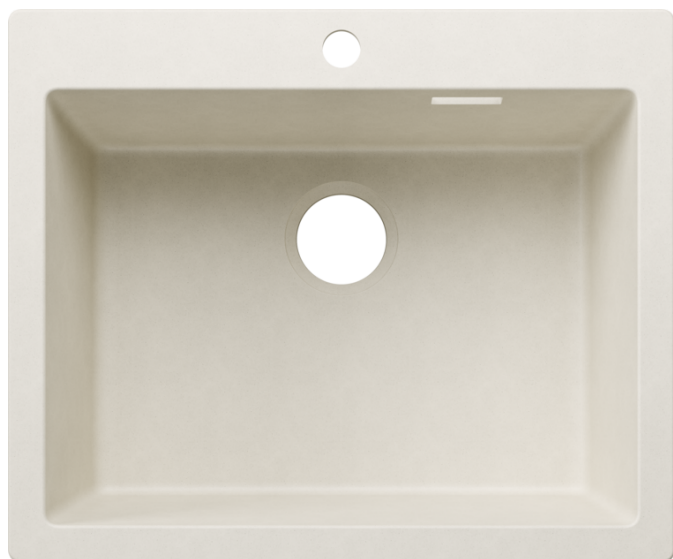

Product information sheet PLEON 6 for Coloured Components

Item no. 527772

Benefits

- Maximum colour flexibility by choosing complementing waste fitting set in satin gold, black matt, satin dark steel or satin platinum metal finishes (to be ordered with separate article number)
- Timelessly elegant, straight-lined design
- Single bowl with maximum volume thanks to particularly deep bowl
- Continuous, generous tap ledge and low-profile rim
- Easy to clean, flowing transition from the sink's rim to the tap ledge
- High-quality features with the covered C-overflow and InFino drain system – elegantly integrated and easy-care

Colours

Available colours:

black
anthracite
rock grey
volcano grey
white
soft white
tartufo
coffee

SILGRANIT soft white

Planning information

- The optional ash compound chopping board can only be placed on the edge of the bowl if the diameter of the kitchen mixer tap is less than 48 mm. Drainage components must be ordered separately.

Details

Top view

Cut-out

Front view

Side view