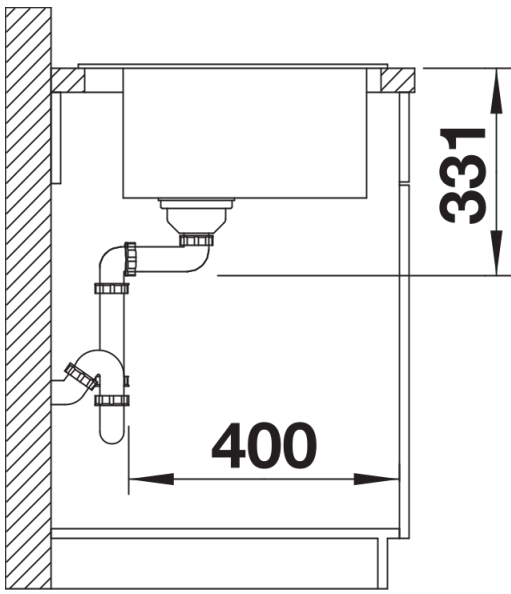

Colours

Available colours:

black
anthracite
rock grey
volcano grey
white
soft white
tartufo
coffee

SILGRANIT soft white

Planning information

- The optional ash compound chopping board can only be placed on the edge of the bowl if the diameter of the kitchen mixer tap is less than 48 mm. Drainage components must be ordered separately.

Details

Top view

Cut-out

Front view

Side view