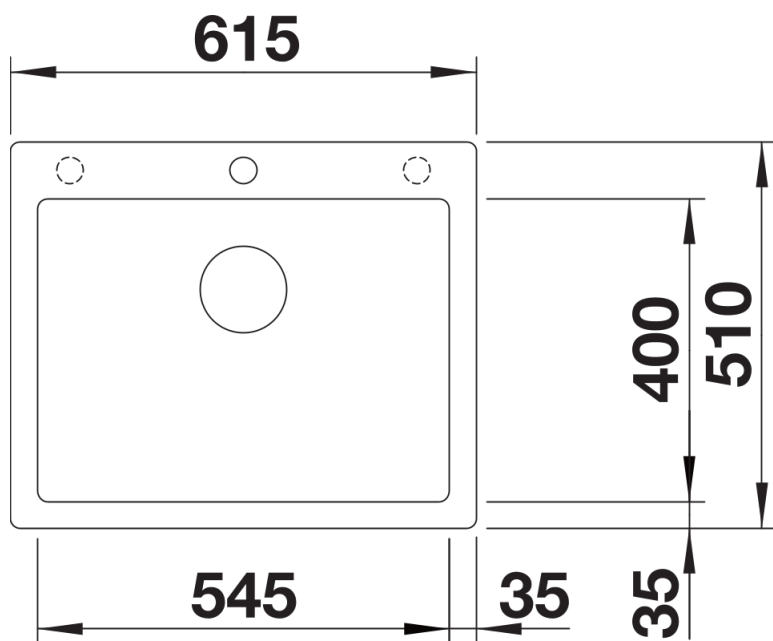

Colours

Available colours:

black
anthracite
rock grey
volcano grey
white
soft white
tartufo
coffee

SILGRANIT soft white

Planning information

- The optional ash compound chopping board can only be placed on the edge of the bowl if the diameter of the kitchen mixer tap is less than 48 mm. Drainage components must be ordered separately.

Details

Top view

Cut-out

Front view

Side view