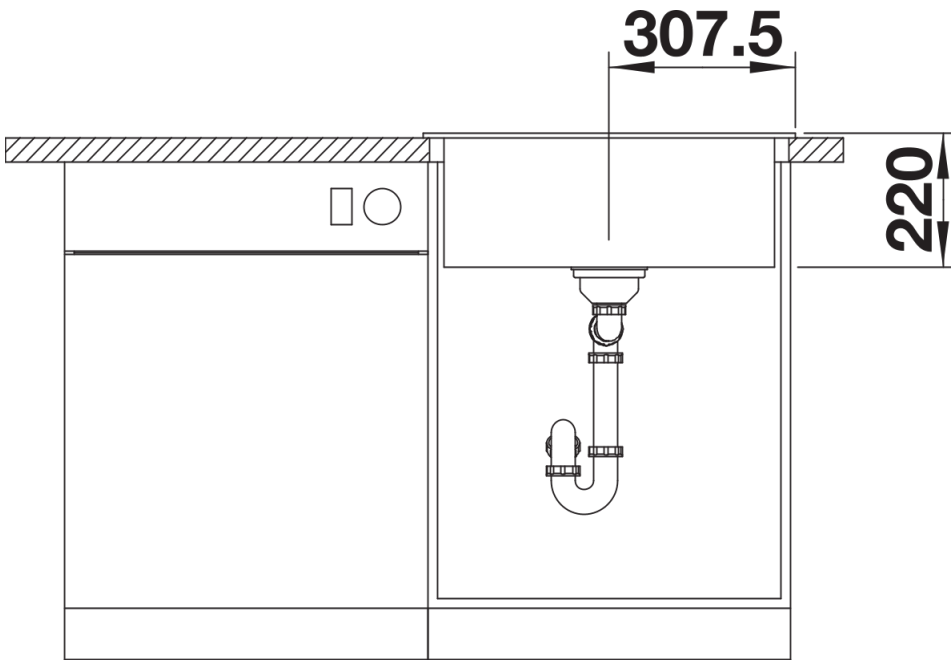

Product information sheet PLEON 6 for Coloured Components

Item no. 527772

Benefits

- Maximum colour flexibility by choosing complementing waste fitting set in satin gold, black matt, satin dark steel or satin platinum metal finishes (to be ordered with separate article number)
- Timelessly elegant, straight-lined design
- Single bowl with maximum volume thanks to particularly deep bowl
- Continuous, generous tap ledge and low-profile rim
- Easy to clean, flowing transition from the sink's rim to the tap ledge
- High-quality features with the covered C-overflow and InFino drain system – elegantly integrated and easy-care

Colours

Available colours:

black
anthracite
rock grey
volcano grey
white
soft white
tartufo
coffee

SILGRANIT soft white

Planning information

- The optional ash compound chopping board can only be placed on the edge of the bowl if the diameter of the kitchen mixer tap is less than 48 mm. Drainage components must be ordered separately.

Details

Top view

Cut-out

Front view

Side view