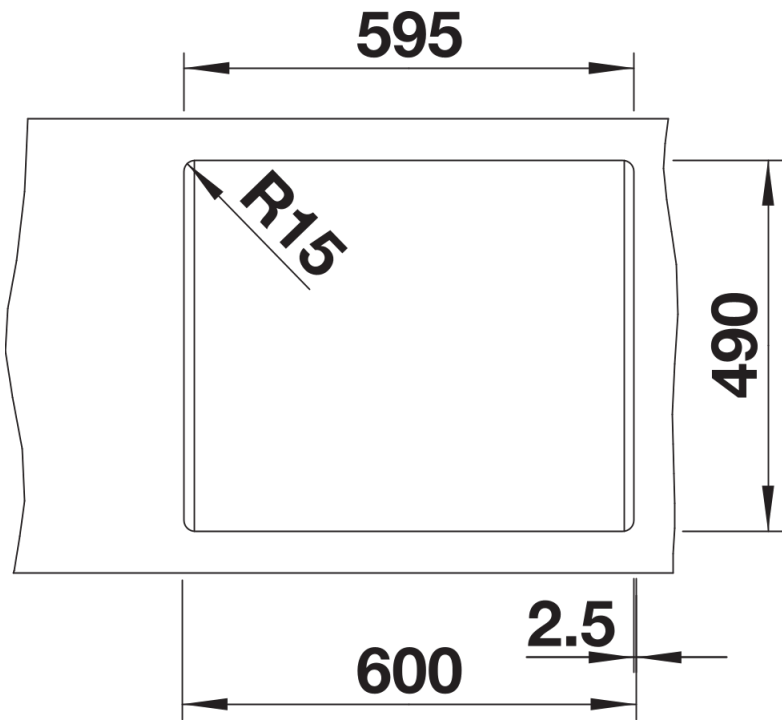

Product information sheet PLEON 6 for Coloured Components

Item no. 527772

Benefits

- Maximum colour flexibility by choosing complementing waste fitting set in satin gold, black matt, satin dark steel or satin platinum metal finishes (to be ordered with separate article number)
- Timelessly elegant, straight-lined design
- Single bowl with maximum volume thanks to particularly deep bowl
- Continuous, generous tap ledge and low-profile rim
- Easy to clean, flowing transition from the sink's rim to the tap ledge
- High-quality features with the covered C-overflow and InFino drain system – elegantly integrated and easy-care

Colours

Available colours:

black
anthracite
rock grey
volcano grey
white
soft white
tartufo
coffee

SILGRANIT soft white

Planning information

- The optional ash compound chopping board can only be placed on the edge of the bowl if the diameter of the kitchen mixer tap is less than 48 mm. Drainage components must be ordered separately.

Details

Top view

Cut-out

Front view

Side view