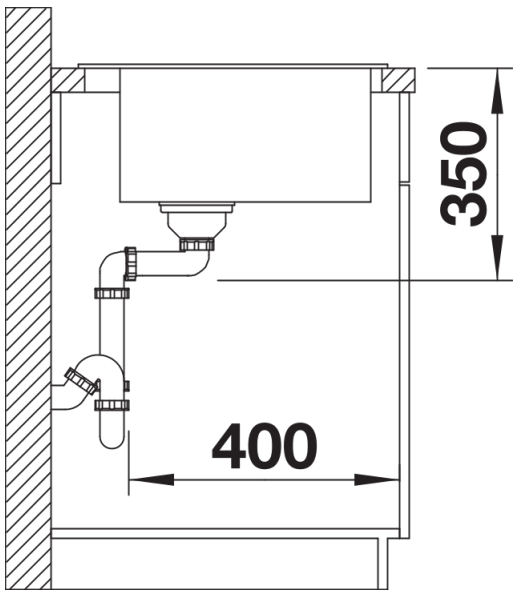

## Planning information

---

- The optional ash compound chopping board can only be placed on the edge of the bowl if the diameter of the kitchen mixer tap is less than 48 mm. Drainage components must be ordered separately.

## Details

---

Top view

Cut-out

Front view

Side view