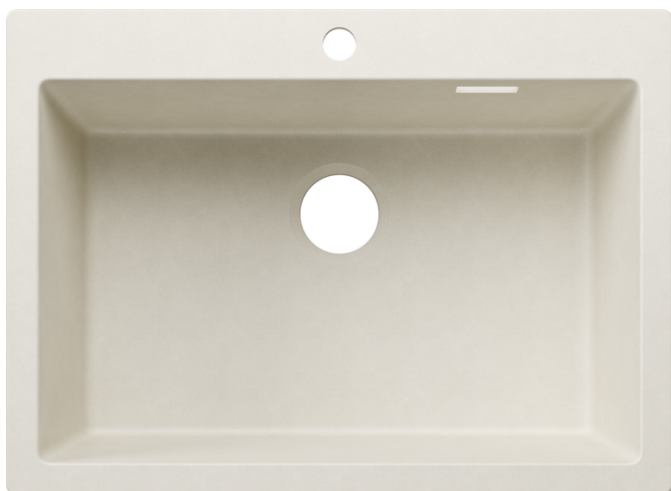

### Benefits

---

- Maximum colour flexibility by choosing complementing waste fitting set in satin gold, black matt, satin dark steel or satin platinum metal finishes (to be ordered with separate article number)
- Timelessly elegant, straight-lined design
- Single bowl with maximum volume thanks to particularly deep bowl
- Continuous, generous tap ledge and low-profile rim
- Easy to clean, flowing transition from the sink's rim to the tap ledge
- High-quality features with the covered C-overflow and InFino drain system – elegantly integrated and easy-care

## Colours

---

Available colours:

black  
anthracite  
rock grey  
volcano grey  
white  
soft white  
tartufo  
coffee

SILGRANIT soft white