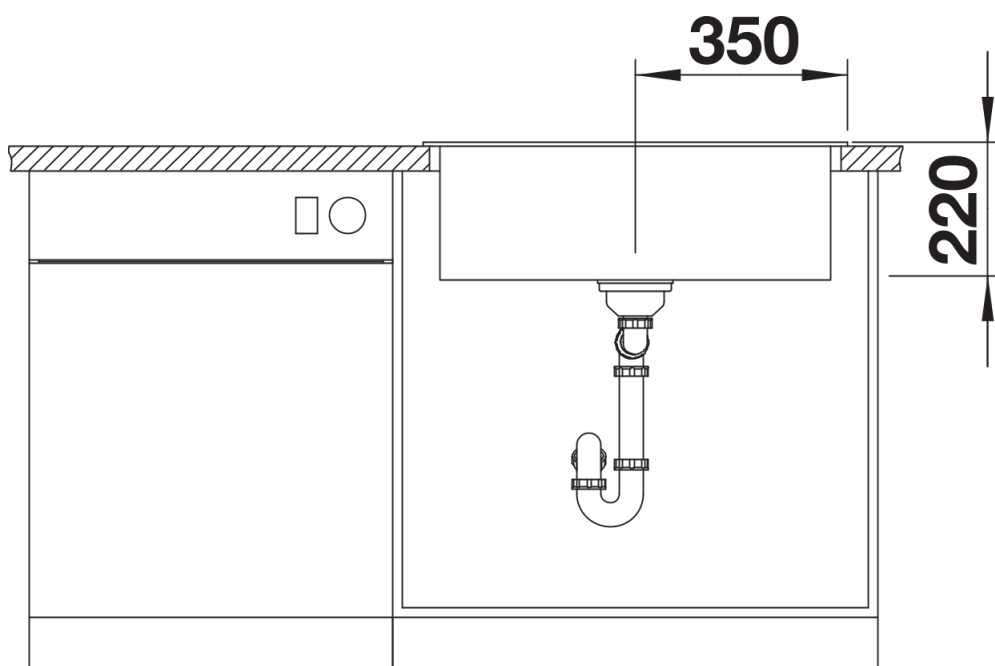

## Planning information

---

- The optional ash compound chopping board can only be placed on the edge of the bowl if the diameter of the kitchen mixer tap is less than 48 mm. Drainage components must be ordered separately.

## Details

---

Top view

Cut-out

Front view

Side view