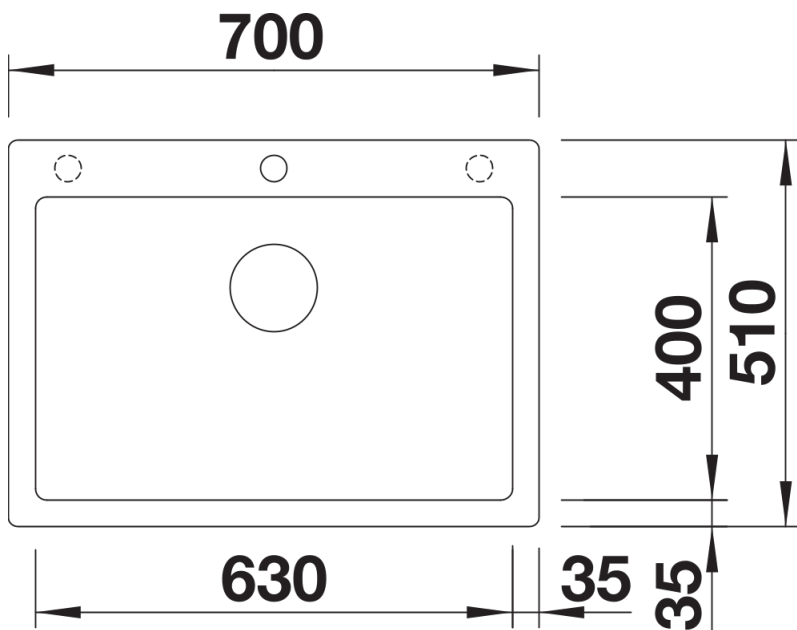

## Planning information

---

- The optional ash compound chopping board can only be placed on the edge of the bowl if the diameter of the kitchen mixer tap is less than 48 mm. Drainage components must be ordered separately.

## Details

---

Top view

Cut-out

Front view

Side view