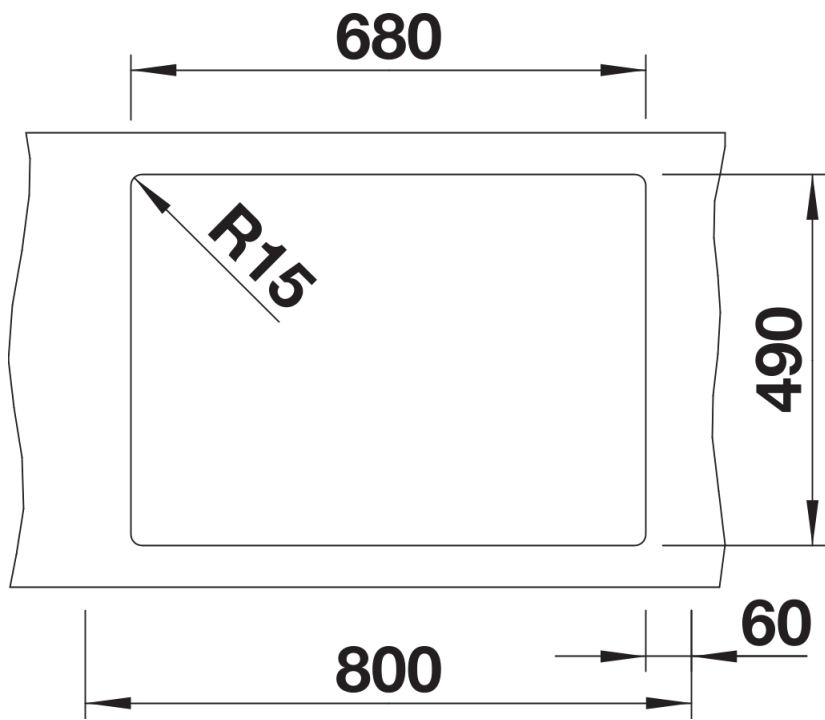

## Planning information

---

- The optional ash compound chopping board can only be placed on the edge of the bowl if the diameter of the kitchen mixer tap is less than 48 mm. Drainage components must be ordered separately.

## Details

---

Top view

Cut-out

Front view

Side view