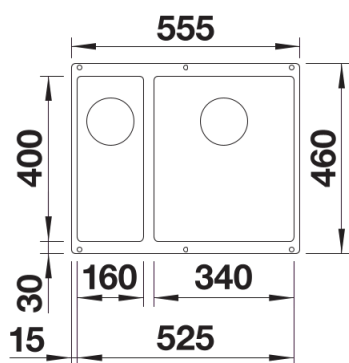

Colours

Available colours:

- black
- anthracite
- rock grey
- volcano grey
- white
- soft white
- tartufo
- coffee

SILGRANIT black

Planning information

- Cut-out radius: 10 mm
- Drainage components must be ordered separately.

Scope of supply

- fixing kit

Details

Top view

Cut-out

Front view

Side view