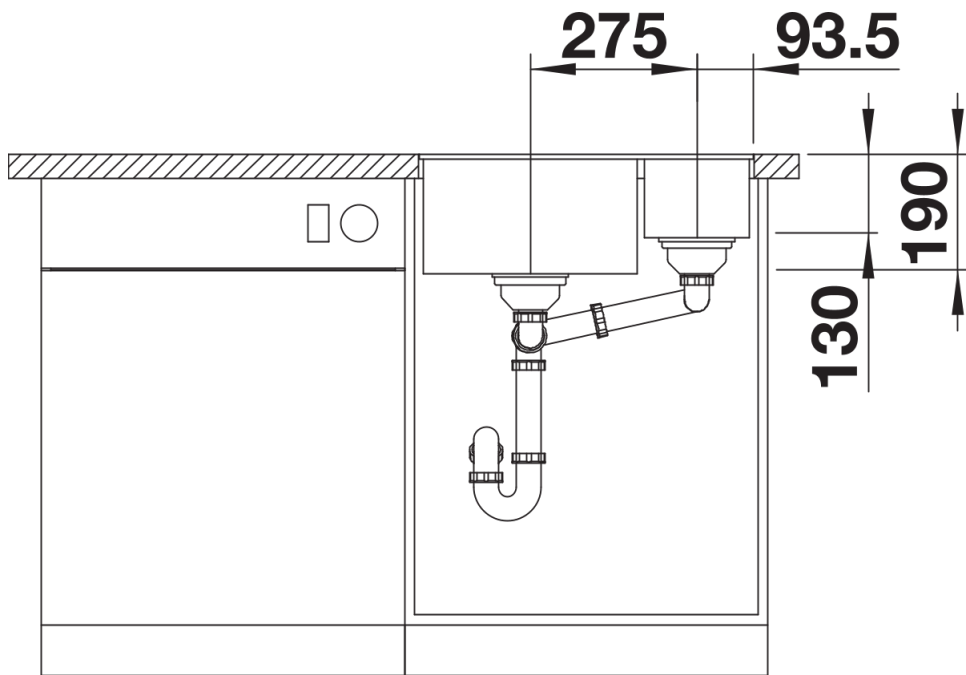

Product information sheet SUBLINE 340/160-U for Coloured Components

Item no. 527810

Benefits

- Undermount bowl for discerning demands on design
- Timelessly elegant, contoured bowl design
- Entire system for a wide variety of plans featuring large and small bowls
- High-quality features with covered C-overflow and InFino drain system – elegantly integrated and easy-care
- Optional versatile accessories are available
- Maximum colour flexibility by choosing complementing waste fitting set in satin gold, black matt, satin dark steel or satin platinum metal finishes (to be ordered with separate article number)

Colours

Available colours:

- black
- anthracite
- rock grey
- volcano grey
- white
- soft white
- tartufo
- coffee

SILGRANIT black

Planning information

- Cut-out radius: 10 mm
- Drainage components must be ordered separately.

Scope of supply

- fixing kit

Details

Top view

Cut-out

Front view

Side view