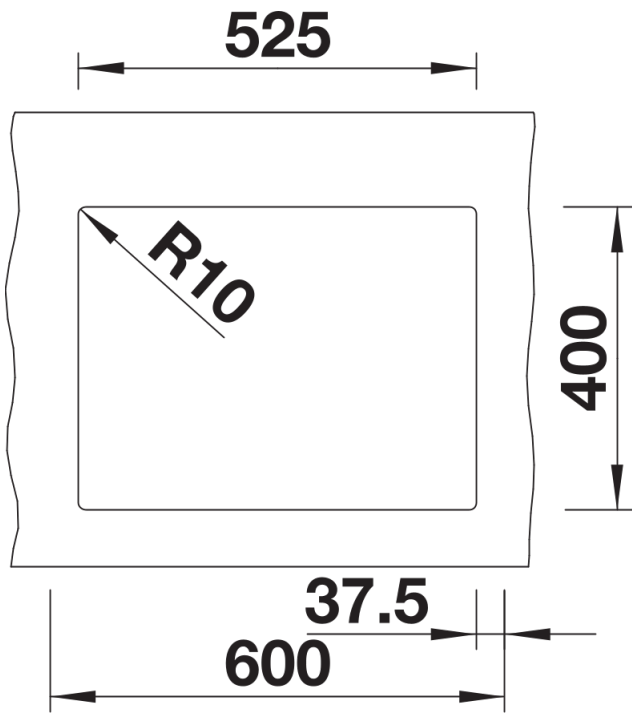

Product information sheet SUBLINE 340/160-U for Coloured Components

Item no. 527810

Benefits

- Undermount bowl for discerning demands on design
- Timelessly elegant, contoured bowl design
- Entire system for a wide variety of plans featuring large and small bowls
- High-quality features with covered C-overflow and InFino drain system – elegantly integrated and easy-care
- Optional versatile accessories are available
- Maximum colour flexibility by choosing complementing waste fitting set in satin gold, black matt, satin dark steel or satin platinum metal finishes (to be ordered with separate article number)

Colours

Available colours:

- black
- anthracite
- rock grey
- volcano grey
- white
- soft white
- tartufo
- coffee

SILGRANIT black

Planning information

- Cut-out radius: 10 mm
- Drainage components must be ordered separately.

Scope of supply

- fixing kit

Details

Top view

Cut-out

Front view

Side view