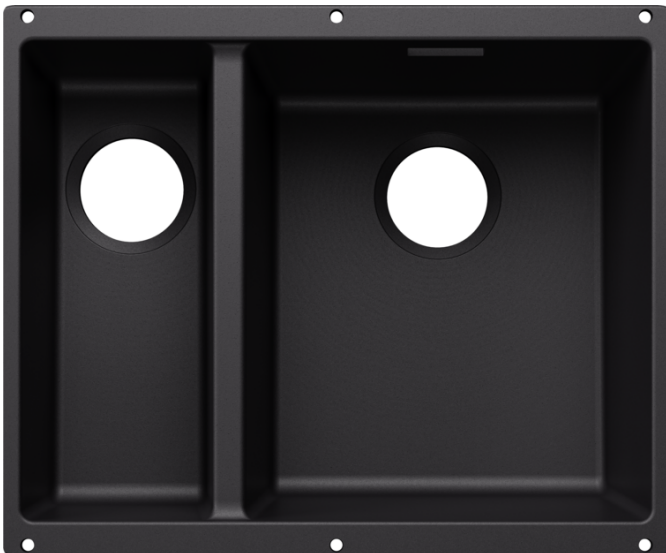

Product information sheet SUBLINE 340/160-U for Coloured Components

Item no. 527810

Benefits

- Undermount bowl for discerning demands on design
- Timelessly elegant, contoured bowl design
- Entire system for a wide variety of plans featuring large and small bowls
- High-quality features with covered C-overflow and InFino drain system – elegantly integrated and easy-care
- Optional versatile accessories are available
- Maximum colour flexibility by choosing complementing waste fitting set in satin gold, black matt, satin dark steel or satin platinum metal finishes (to be ordered with separate article number)

Colours

Available colours:

- black
- anthracite
- rock grey
- volcano grey
- white
- soft white
- tartufo
- coffee

SILGRANIT black

Planning information

- Cut-out radius: 10 mm
- Drainage components must be ordered separately.