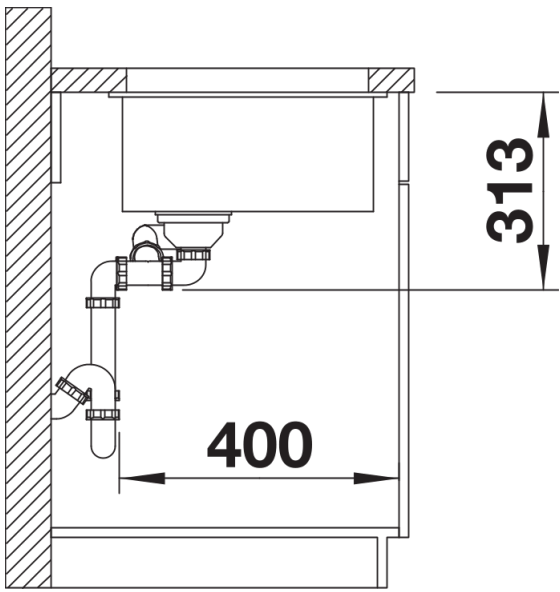

Colours

Available colours:

- black
- anthracite
- rock grey
- volcano grey
- white
- soft white
- tartufo
- coffee

SILGRANIT black

Planning information

- Cut-out radius: 10 mm
- Drainage components must be ordered separately.

Scope of supply

- fixing kit

Details

Top view

Cut-out

Front view

Side view