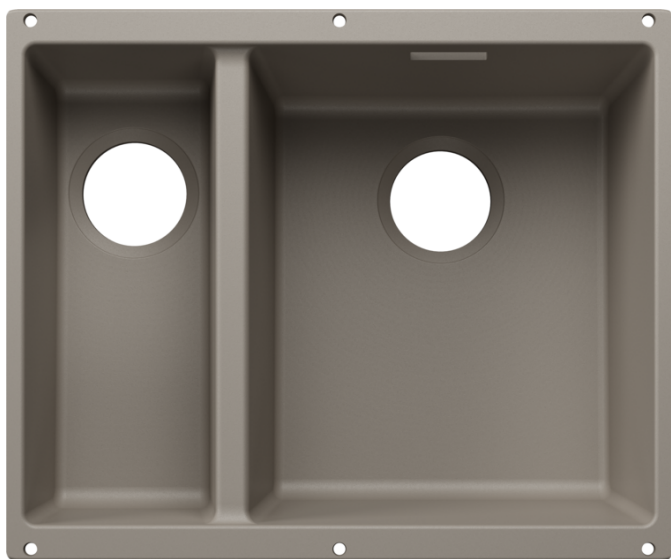

## Product information sheet SUBLINE 340/160-U for Coloured Components

Item no. 527817

### Benefits

---

- Maximum colour flexibility by choosing complementing waste fitting set in satin gold, black matt, satin dark steel or satin platinum metal finishes (to be ordered with separate article number)
- Undermount bowl for discerning demands on design
- Timelessly elegant, contoured bowl design
- Entire system for a wide variety of plans featuring large and small bowls
- High-quality features with covered C-overflow and InFino drain system – elegantly integrated and easy-care
- Optional versatile accessories are available

## Colours

---

Available colours:

black  
anthracite  
rock grey  
volcano grey  
white  
soft white  
tartufo  
coffee

SILGRANIT tartufo