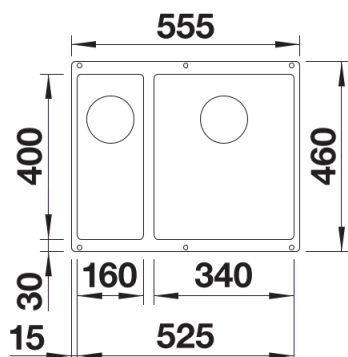

## Planning information

---

- Cut-out radius: 10 mm  
Drainage components must be ordered separately.

## Details

---

Top view

Cut-out

Front view

Side view