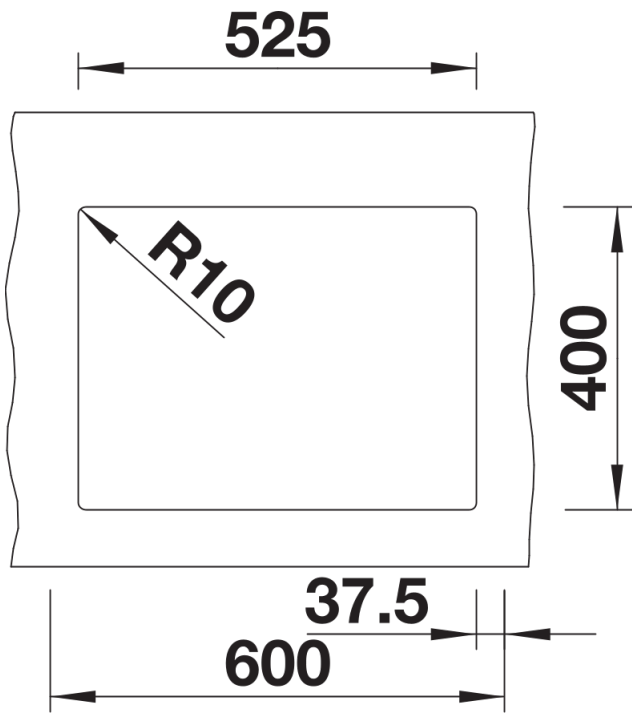

## Planning information

---

- Cut-out radius: 10 mm  
Drainage components must be ordered separately.

## Details

---

Top view

Cut-out

Front view

Side view