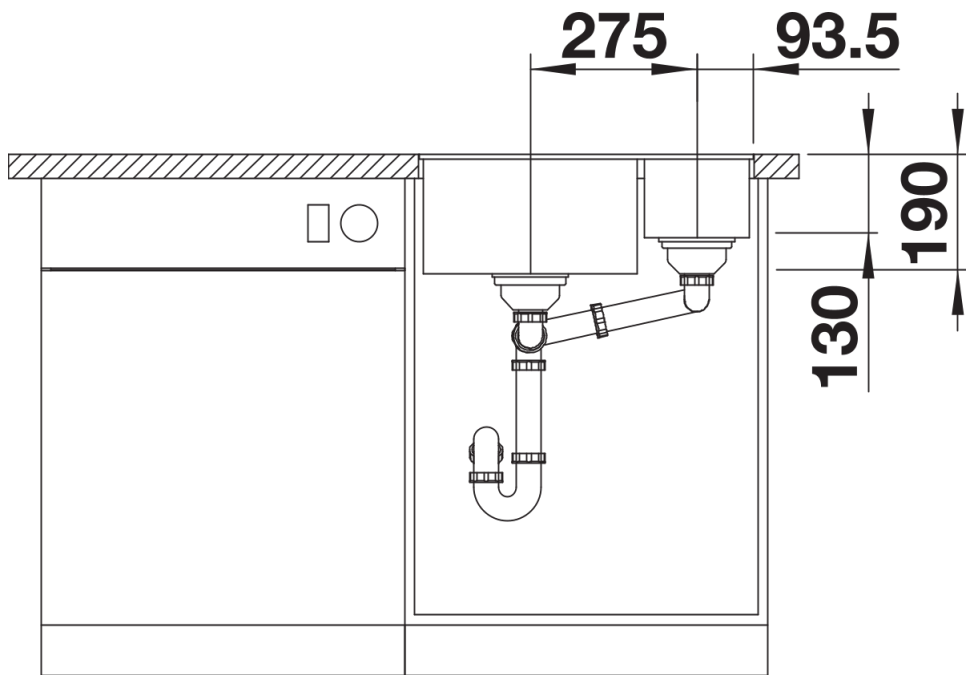

## Planning information

---

- Cut-out radius: 10 mm  
Drainage components must be ordered separately.

## Details

---

Top view

Cut-out

Front view

Side view