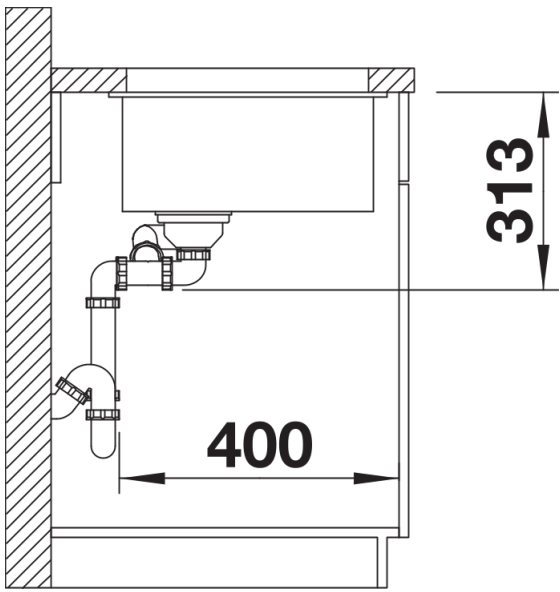

## Planning information

---

- Cut-out radius: 10 mm  
Drainage components must be ordered separately.

## Details

---

Top view

Cut-out

Front view

Side view