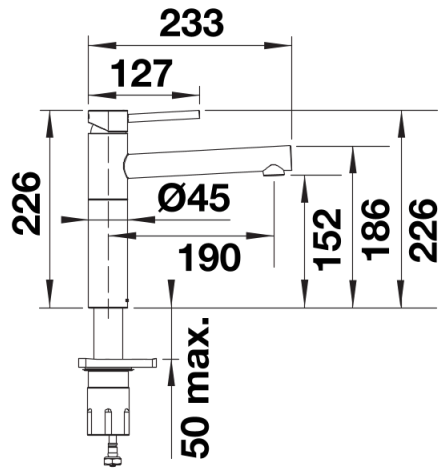

Colours

Available colours:

- PVD steel
- satin gold
- satin dark steel
- satin platinum

PVD satin dark steel

Scope of supply

- 360° swivel spout for greater reach
- Ø 35 mm tap hole required
- Easy and fast professional mixer tap installation with the BLANCOLock
- With ceramic disk cartridge
- Clear stream aerator
- Flexible connector pipes, 700 mm long and $\frac{3}{8}$ " nut
- Stabilisation plate to increase the stability of the tap when fitted in stainless steel sinks

Details

Swivel range

Side view