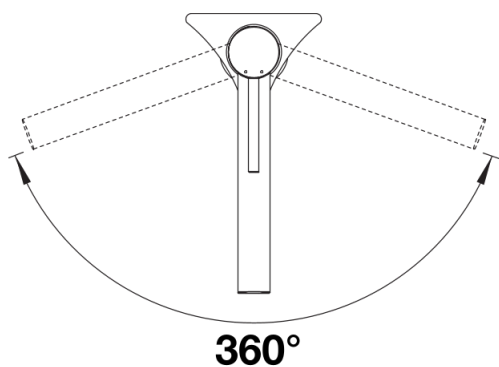

Product information sheet ALTA II

Item no. 527540

Benefits

- Top-lever mixer tap in slim aesthetic design
- High spout for easy filling of large pots and vases
- 360° swivel spout for more range
- Also available for low-pressure
- Available in Silgranit colours and metallic surfaces for beautiful combinations with the kitchen sink

Colours

Available colours:

- PVD steel
- satin gold
- satin dark steel
- satin platinum

PVD satin dark steel

Scope of supply

- 360° swivel spout for greater reach
- Ø 35 mm tap hole required
- Easy and fast professional mixer tap installation with the BLANCOLock
- With ceramic disk cartridge
- Clear stream aerator
- Flexible connector pipes, 700 mm long and $\frac{3}{8}$ " nut
- Stabilisation plate to increase the stability of the tap when fitted in stainless steel sinks

Details

Swivel range

Side view