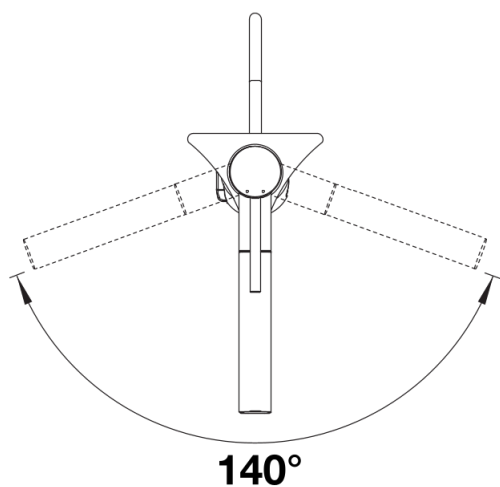

## Scope of supply

---

- 140° swivel spout for greater reach
- Ø 35 mm tap hole required
- Easy and fast professional mixer tap installation with the BLANCOLock
- With ceramic disk cartridge
- Clear stream aerator
- Spray made of metal
- Nylon-sheathed spray hose
- Hose weight for reliable retraction
- Flexible connector pipes, 700 mm long and  $\frac{3}{8}$ " nut
- Stabilisation plate to increase the stability of the tap when fitted in stainless steel sinks
- With non-return valve and thus guaranteed against reflux in accordance with EN 1717

## Swivel range

Side view