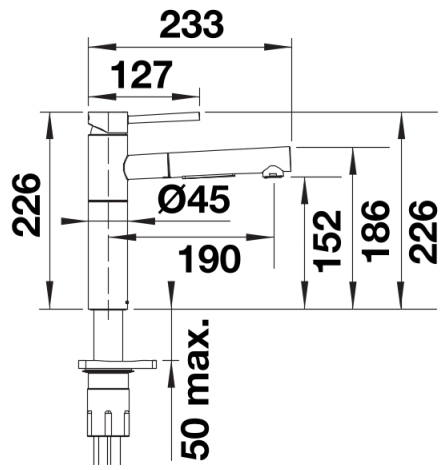

## Product information sheet ALTA-S II

Item no. 527543

## Scope of supply

---

- 140° swivel spout for greater reach
- Ø 35 mm tap hole required
- Easy and fast professional mixer tap installation with the BLANCOLock
- With ceramic disk cartridge
- Clear stream aerator
- Spray made of metal
- Nylon-sheathed spray hose
- Hose weight for reliable retraction
- Flexible connector pipes, 700 mm long and  $\frac{3}{8}$ " nut
- Stabilisation plate to increase the stability of the tap when fitted in stainless steel sinks
- With non-return valve and thus guaranteed against reflux in accordance with EN 1717

## Swivel range

Side view