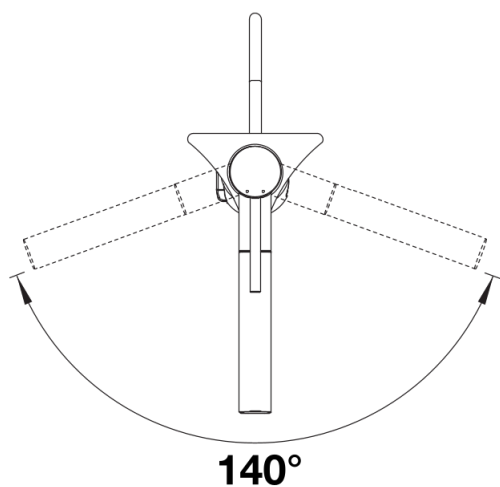

Product information sheet ALTA-S II

Item no. 527554

Benefits

- Top-lever mixer tap in slim aesthetic design
- High spout for easy filling of large pots and vases
- Pull-out spray hose with dual selectable jet patterns
- 140° swivel spout for more range
- Also available for low-pressure
- Available in Silgranit colours and metallic surfaces for beautiful combinations with the kitchen sink

Colours

Available colours:

- satin gold
- satin dark steel
- PVD steel
- satin platinum

PVD satin gold

Scope of supply

- 140° swivel spout for greater reach
- Ø 35 mm tap hole required
- Easy and fast professional mixer tap installation with the BLANCOLock
- With ceramic disk cartridge
- Clear stream aerator
- Spray made of metal
- Nylon-sheathed spray hose
- Hose weight for reliable retraction
- Flexible connector pipes, 700 mm long and $\frac{3}{8}$ " nut
- Stabilisation plate to increase the stability of the tap when fitted in stainless steel sinks
- With non-return valve and thus guaranteed against reflux in accordance with EN 1717

Details

Swivel range