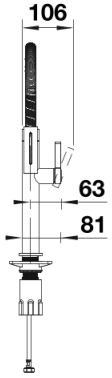

Product information sheet BLANCO CULINA-S II Mini

Item no. 527469

Benefits

- Iconic mixer tap combining exquisite design with semi-pro functionality
- Flexible metallic hose provides optimal range of motion
- Dual spray and integrated flow stop: easy switch between clear spray stream and powerful shower for highest functionality
- Comfortable locking of the hose with a hidden magnet holder
- Ideal in combination with wall cabinets
- Available in a variety of beautiful finishes

Colours

Available colours:

- PVD steel
- satin dark steel
- satin platinum

PVD satin dark steel

Scope of supply

- 180° swivel spout for greater reach
- Ø 35 mm tap hole required
- Easy and fast professional installation with BLANCO Lock
- With ceramic disk cartridge
- Clear stream aerator
- Spray made of metal
- Magnetized handspray holder for ease of use
- Metal-sheathed spray hose
- Flexible connector pipes, 950 mm long and $\frac{3}{8}$ " nut
- Stabilisation plate to increase the stability of the tap when fitted in stainless steel sinks
- With non-return valve and thus guaranteed against reflux in accordance with EN 1717

Details

Swivel range

Side view hand gear 2D

Side view