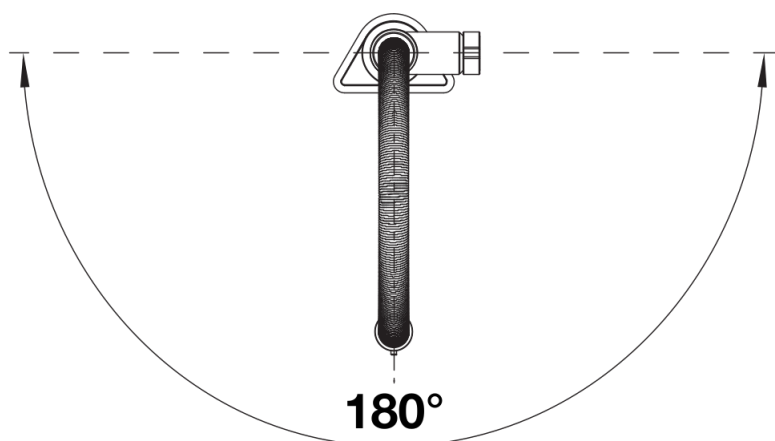

Product information sheet BLANCO CULINA-S II Mini

Item no. 527469

Benefits

- Iconic mixer tap combining exquisite design with semi-pro functionality
- Flexible metallic hose provides optimal range of motion
- Dual spray and integrated flow stop: easy switch between clear spray stream and powerful shower for highest functionality
- Comfortable locking of the hose with a hidden magnet holder
- Ideal in combination with wall cabinets
- Available in a variety of beautiful finishes

Colours

Available colours:

- PVD steel
- satin dark steel
- satin platinum

PVD satin dark steel

Scope of supply

- 180° swivel spout for greater reach
- Ø 35 mm tap hole required
- Easy and fast professional installation with BLANCO Lock
- With ceramic disk cartridge
- Clear stream aerator
- Spray made of metal
- Magnetized handspray holder for ease of use
- Metal-sheathed spray hose
- Flexible connector pipes, 950 mm long and $\frac{3}{8}$ " nut
- Stabilisation plate to increase the stability of the tap when fitted in stainless steel sinks
- With non-return valve and thus guaranteed against reflux in accordance with EN 1717

Details

Swivel range

Side view hand gear 2D

Side view