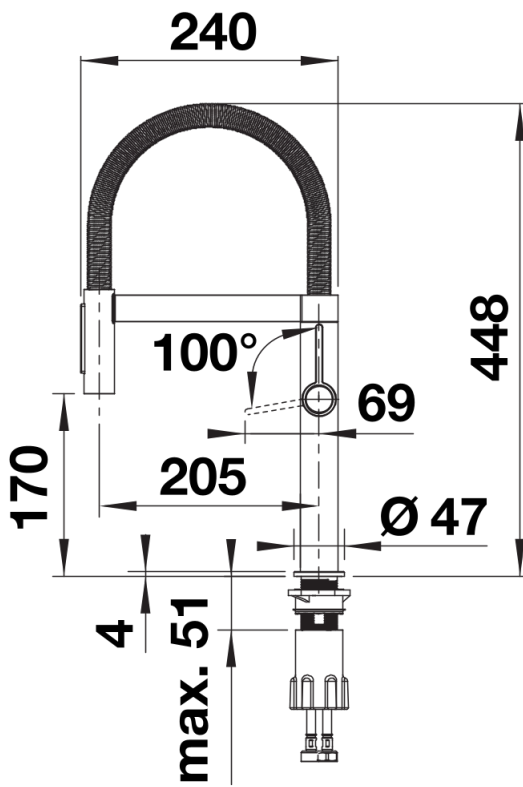

Product information sheet BLANCO CULINA-S II Mini

Item no. 527469

Benefits

- Iconic mixer tap combining exquisite design with semi-pro functionality
- Flexible metallic hose provides optimal range of motion
- Dual spray and integrated flow stop: easy switch between clear spray stream and powerful shower for highest functionality
- Comfortable locking of the hose with a hidden magnet holder
- Ideal in combination with wall cabinets
- Available in a variety of beautiful finishes

Colours

Available colours:

- PVD steel
- satin dark steel
- satin platinum

PVD satin dark steel

Scope of supply

- 180° swivel spout for greater reach
- Ø 35 mm tap hole required
- Easy and fast professional installation with BLANCO Lock
- With ceramic disk cartridge
- Clear stream aerator
- Spray made of metal
- Magnetized handspray holder for ease of use
- Metal-sheathed spray hose
- Flexible connector pipes, 950 mm long and $\frac{3}{8}$ " nut
- Stabilisation plate to increase the stability of the tap when fitted in stainless steel sinks
- With non-return valve and thus guaranteed against reflux in accordance with EN 1717

Details

Swivel range

Side view hand gear 2D

Side view