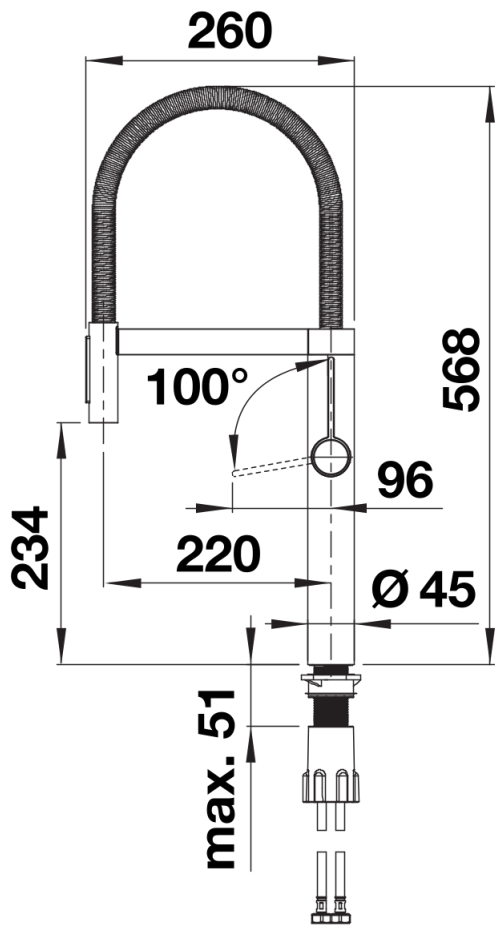

Product information sheet BLANCO CULINA-S II

Item no. 527465

Benefits

- Iconic mixer tap combining exquisite design with semi-pro functionality
- High arch and flexible metallic hose provide optimal range of motion
- Dual spray: easy switch between clear spray and powerful shower for highest functionality
- Comfortable locking of the hose with a hidden magnet holder
- Energy-saving: basic setting of the control lever to cold-start
- Available in a variety of beautiful finishes

Colours

PVD satin dark steel

Available colours:

PVD steel

satin dark steel

satin platinum

Scope of supply

- 180° swivel spout for greater reach
- Ø 35 mm tap hole required
- Easy and fast professional installation with BLANCO Lock
- With ceramic disk cartridge
- Clear stream aerator
- Spray made of metal
- Magnetized handspray holder for ease of use
- Metal-sheathed spray hose
- Flexible connector pipes, 950 mm long and $\frac{3}{8}$ " nut
- Stabilisation plate to increase the stability of the tap when fitted in stainless steel sinks
- With non-return valve and thus guaranteed against reflux in accordance with EN 1717

Details

Swivel range

Side view hand gear 2D

Side view