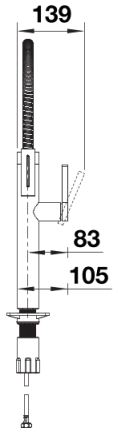

Product information sheet BLANCO CULINA-S II

Item no. 527465

Benefits

- Iconic mixer tap combining exquisite design with semi-pro functionality
- High arch and flexible metallic hose provide optimal range of motion
- Dual spray: easy switch between clear spray and powerful shower for highest functionality
- Comfortable locking of the hose with a hidden magnet holder
- Energy-saving: basic setting of the control lever to cold-start
- Available in a variety of beautiful finishes

Colours

PVD satin dark steel

Available colours:

PVD steel

satin dark steel

satin platinum

Scope of supply

- 180° swivel spout for greater reach
- Ø 35 mm tap hole required
- Easy and fast professional installation with BLANCO Lock
- With ceramic disk cartridge
- Clear stream aerator
- Spray made of metal
- Magnetized handspray holder for ease of use
- Metal-sheathed spray hose
- Flexible connector pipes, 950 mm long and $\frac{3}{8}$ " nut
- Stabilisation plate to increase the stability of the tap when fitted in stainless steel sinks
- With non-return valve and thus guaranteed against reflux in accordance with EN 1717

Details

Swivel range

Side view hand gear 2D

Side view