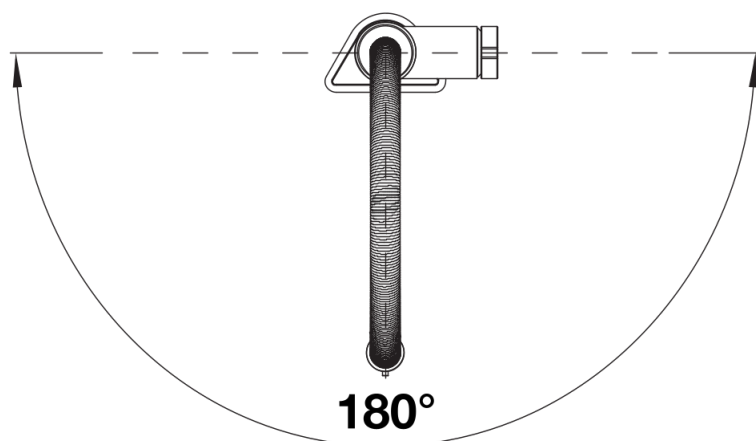

Product information sheet BLANCO CULINA-S II

Item no. 527465

Benefits

- Iconic mixer tap combining exquisite design with semi-pro functionality
- High arch and flexible metallic hose provide optimal range of motion
- Dual spray: easy switch between clear spray and powerful shower for highest functionality
- Comfortable locking of the hose with a hidden magnet holder
- Energy-saving: basic setting of the control lever to cold-start
- Available in a variety of beautiful finishes

Colours

PVD satin dark steel

Available colours:

PVD steel

satin dark steel

satin platinum

Scope of supply

- 180° swivel spout for greater reach
- Ø 35 mm tap hole required
- Easy and fast professional installation with BLANCO Lock
- With ceramic disk cartridge
- Clear stream aerator
- Spray made of metal
- Magnetized handspray holder for ease of use
- Metal-sheathed spray hose
- Flexible connector pipes, 950 mm long and $\frac{3}{8}$ " nut
- Stabilisation plate to increase the stability of the tap when fitted in stainless steel sinks
- With non-return valve and thus guaranteed against reflux in accordance with EN 1717

Details

Swivel range

Side view hand gear 2D

Side view