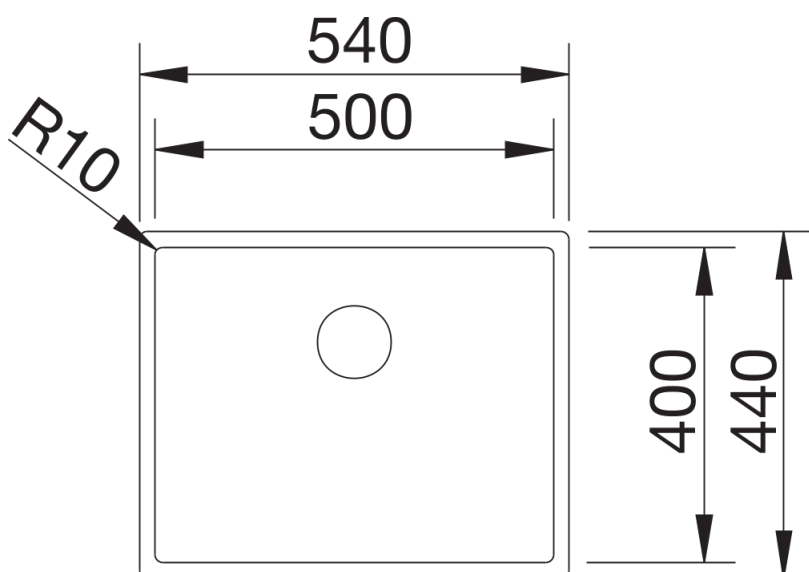

Planning information

- Installing a kitchen mixer tap, drain remote control or soap dispenser in laminate worktops requires a flexible sealing tape

Scope of supply

- waste kit with space saving pipe
- 3 ½" InFino basket strainer
- fixing kit

Details

Top view