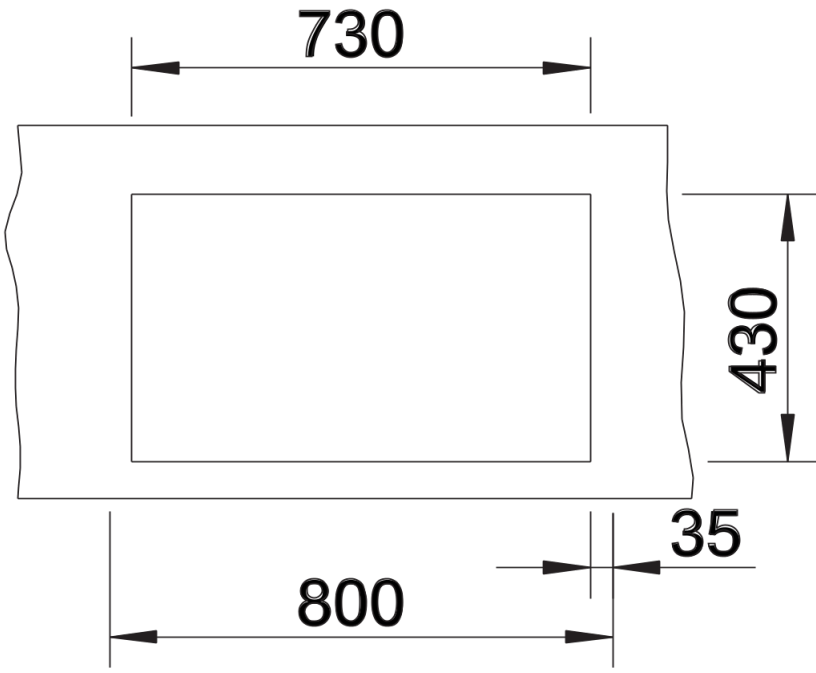

Product information sheet CLARON 700-IF Durinox Dark Steel

Item no. 527837

Benefits

- Elegant-pure bowl design with striking, dark grey surface
- Pleasantly warm feel thanks to high-quality, pure, non-coated stainless steel
- Harmonious surface mix: Inset rim and drain set stylish accents in polished stainless steel (C-overflow and InFino drain system)
- Concise 10 mm radius for a more refined design, without doing away with practical benefits
- Surface is easy to clean: Fingerprints and dirt are easy to remove

Planning information

- Installing a kitchen mixer tap, drain remote control or soap dispenser in laminate worktops requires a flexible sealing tape

Scope of supply

- waste kit with space saving pipe
- 3 ½" InFino basket strainer
- fixing kit

Details

Top view

Cut-out