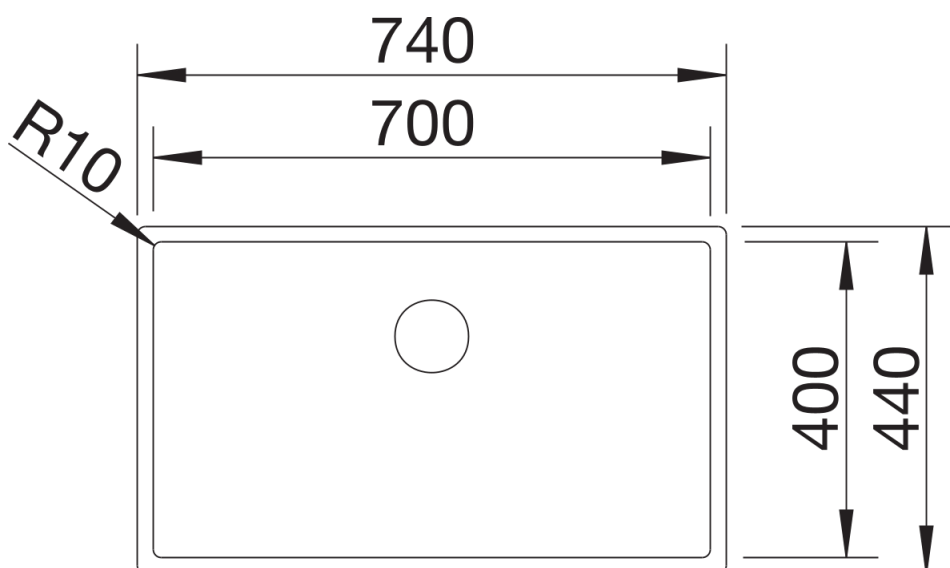

Product information sheet CLARON 700-IF Durinox Dark Steel

Item no. 527837

Benefits

- Elegant-pure bowl design with striking, dark grey surface
- Pleasantly warm feel thanks to high-quality, pure, non-coated stainless steel
- Harmonious surface mix: Inset rim and drain set stylish accents in polished stainless steel (C-overflow and InFino drain system)
- Concise 10 mm radius for a more refined design, without doing away with practical benefits
- Surface is easy to clean: Fingerprints and dirt are easy to remove

Planning information

- Installing a kitchen mixer tap, drain remote control or soap dispenser in laminate worktops requires a flexible sealing tape

Scope of supply

- waste kit with space saving pipe
- 3 ½" InFino basket strainer
- fixing kit

Details

Top view

Cut-out