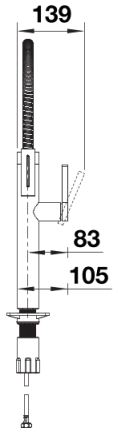

Product information sheet BLANCO CULINA-S II

Item no. 527464

Benefits

- Iconic mixer tap combining exquisite design with semi-pro functionality
- High arch and flexible metallic hose provide optimal range of motion
- Dual spray: easy switch between clear spray and powerful shower for highest functionality
- Comfortable locking of the hose with a hidden magnet holder
- Energy-saving: basic setting of the control lever to cold-start
- Available in a variety of beautiful finishes

Colours

Available colours:
black matt

Special colours black matt

Scope of supply

- 180° swivel spout for greater reach
- Ø 35 mm tap hole required
- Easy and fast professional installation with BLANCO Lock
- With ceramic disk cartridge
- Clear stream aerator
- Spray made of metal
- Magnetized handspray holder for ease of use
- Metal-sheathed spray hose
- Flexible connector pipes, 950 mm long and $\frac{3}{8}$ " nut
- Stabilisation plate to increase the stability of the tap when fitted in stainless steel sinks
- With non-return valve and thus guaranteed against reflux in accordance with EN 1717

Details

Swivel range

Side view hand gear 2D

Side view