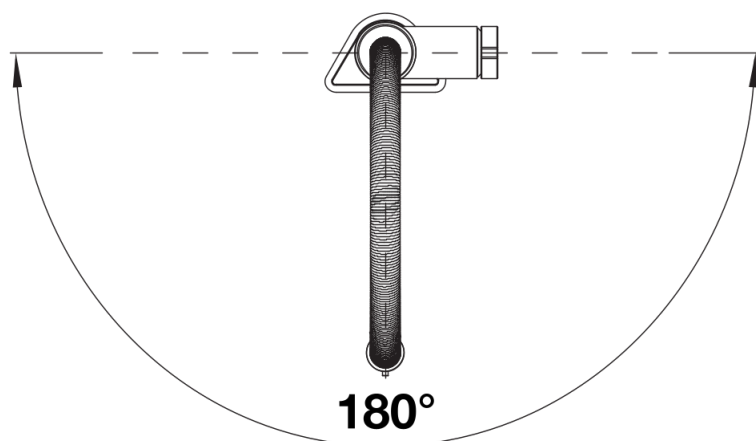

Product information sheet BLANCO CULINA-S II

Item no. 527464

Benefits

- Iconic mixer tap combining exquisite design with semi-pro functionality
- High arch and flexible metallic hose provide optimal range of motion
- Dual spray: easy switch between clear spray and powerful shower for highest functionality
- Comfortable locking of the hose with a hidden magnet holder
- Energy-saving: basic setting of the control lever to cold-start
- Available in a variety of beautiful finishes

Colours

Available colours:
black matt

Special colours black matt

Scope of supply

- 180° swivel spout for greater reach
- Ø 35 mm tap hole required
- Easy and fast professional installation with BLANCO Lock
- With ceramic disk cartridge
- Clear stream aerator
- Spray made of metal
- Magnetized handspray holder for ease of use
- Metal-sheathed spray hose
- Flexible connector pipes, 950 mm long and $\frac{3}{8}$ " nut
- Stabilisation plate to increase the stability of the tap when fitted in stainless steel sinks
- With non-return valve and thus guaranteed against reflux in accordance with EN 1717

Details

Swivel range

Side view hand gear 2D

Side view