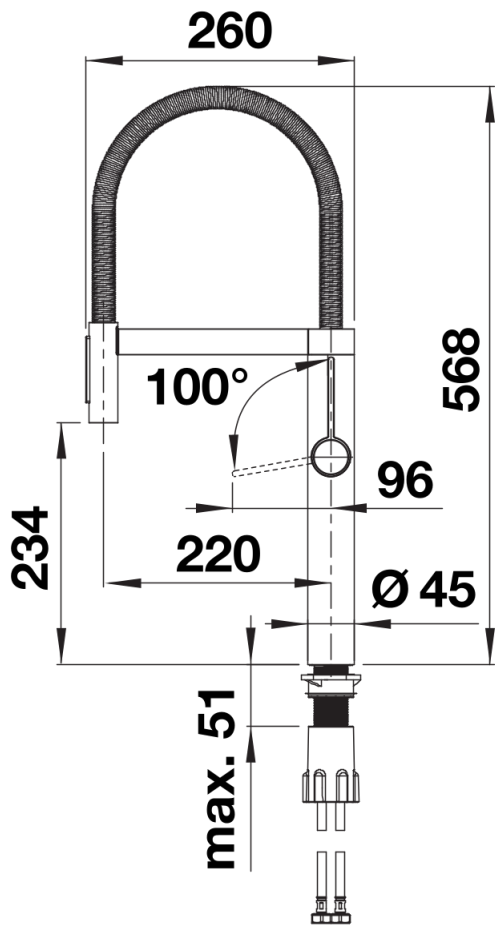

Product information sheet BLANCO CULINA-S II

Item no. 527464

Benefits

- Iconic mixer tap combining exquisite design with semi-pro functionality
- High arch and flexible metallic hose provide optimal range of motion
- Dual spray: easy switch between clear spray and powerful shower for highest functionality
- Comfortable locking of the hose with a hidden magnet holder
- Energy-saving: basic setting of the control lever to cold-start
- Available in a variety of beautiful finishes

Colours

Available colours:
black matt

Special colours black matt

Scope of supply

- 180° swivel spout for greater reach
- Ø 35 mm tap hole required
- Easy and fast professional installation with BLANCO Lock
- With ceramic disk cartridge
- Clear stream aerator
- Spray made of metal
- Magnetized handspray holder for ease of use
- Metal-sheathed spray hose
- Flexible connector pipes, 950 mm long and $\frac{3}{8}$ " nut
- Stabilisation plate to increase the stability of the tap when fitted in stainless steel sinks
- With non-return valve and thus guaranteed against reflux in accordance with EN 1717

Details

Swivel range

Side view hand gear 2D

Side view