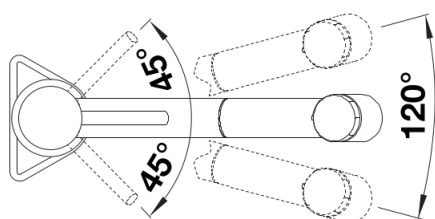

Product information sheet KANO-S Vario

Item no. 527962

Benefits

- Slim tap in aesthetic design
- Pull-out spray hose with dual spray pattern for added reach and convenience
- Especially suitable for compact sinks
- Spout can be swivelled through 120° for greater reach
- Colour version for a perfect match with SILGRANIT sinks and bowls

Colours

Available colours:

black/chrome
anthracite/chrome
volcano grey/chrome
white/chrome
soft white/chrome
coffee/chrome

SILGRANIT Look dual finish anthracite/chrome

Scope of supply

- 120° swivel spout for greater reach
- Ø 35 mm tap hole required
- With ceramic disk cartridge
- Patented jet regulator for markedly reduced scaling
- Spray made of plastic
- Nylon-sheathed spray hose
- Hose weight for reliable retraction
- Flexible connector pipes, 500 mm long and 3/8" nut
- Stabilisation plate to increase the stability of the tap when fitted in stainless steel sinks
- With non-return valve and thus guaranteed against reflux in accordance with EN 1717

Details

Swivel range

Side view hand gear 2D

Side view