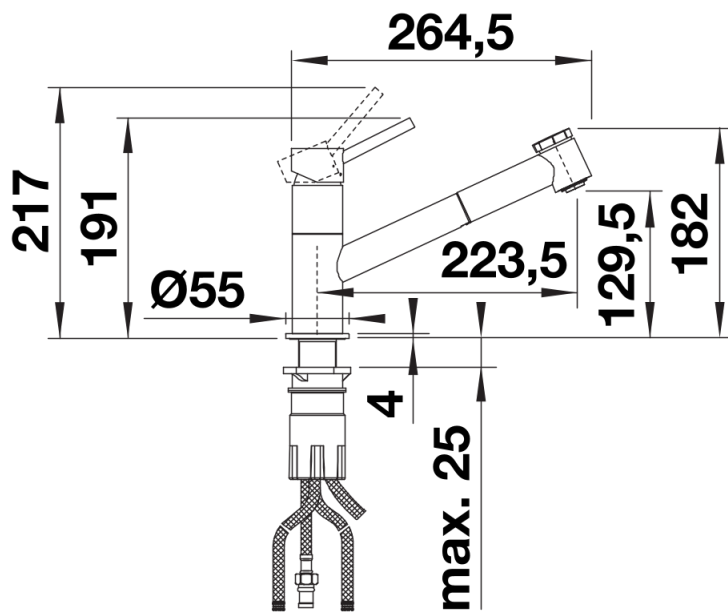

Product information sheet KANO-S Vario

Item no. 527962

Benefits

- Slim tap in aesthetic design
- Pull-out spray hose with dual spray pattern for added reach and convenience
- Especially suitable for compact sinks
- Spout can be swivelled through 120° for greater reach
- Colour version for a perfect match with SILGRANIT sinks and bowls

Colours

Available colours:

black/chrome
anthracite/chrome
volcano grey/chrome
white/chrome
soft white/chrome
coffee/chrome

SILGRANIT Look dual finish anthracite/chrome

Scope of supply

- 120° swivel spout for greater reach
- Ø 35 mm tap hole required
- With ceramic disk cartridge
- Patented jet regulator for markedly reduced scaling
- Spray made of plastic
- Nylon-sheathed spray hose
- Hose weight for reliable retraction
- Flexible connector pipes, 500 mm long and 3/8" nut
- Stabilisation plate to increase the stability of the tap when fitted in stainless steel sinks
- With non-return valve and thus guaranteed against reflux in accordance with EN 1717

Details

Swivel range

Side view hand gear 2D

Side view