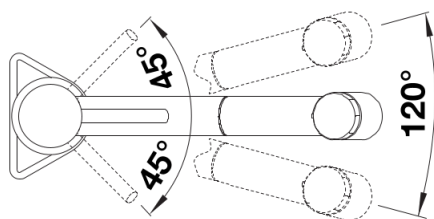

### Benefits

---

- Slim tap in aesthetic design
- Pull-out spray hose with dual spray pattern for added reach and convenience
- Especially suitable for compact sinks
- Spout can be swivelled through 120° for greater reach
- Colour version for a perfect match with SILGRANIT sinks and bowls

## Scope of supply

---

- 120° swivel spout for greater reach
- Ø 35 mm tap hole required
- With ceramic disk cartridge
- Patented jet regulator for markedly reduced scaling
- Spray made of plastic
- Nylon-sheathed spray hose
- Hose weight for reliable retraction
- Flexible connector pipes, 500 mm long and 3/8" nut
- Stabilisation plate to increase the stability of the tap when fitted in stainless steel sinks
- With non-return valve and thus guaranteed against reflux in accordance with EN 1717

## Swivel range

Side view hand gear 2D

Side view