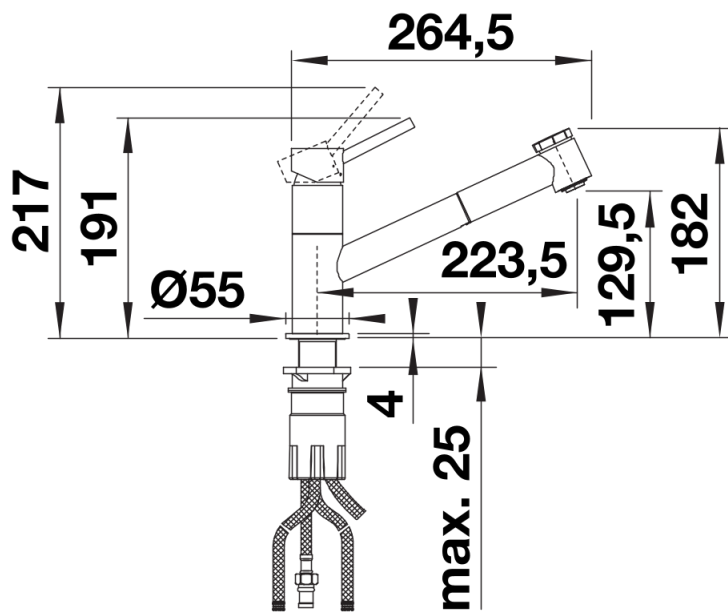

## Product information sheet KANO-S Vario

Item no. 527965

## Scope of supply

---

- 120° swivel spout for greater reach
- Ø 35 mm tap hole required
- With ceramic disk cartridge
- Patented jet regulator for markedly reduced scaling
- Spray made of plastic
- Nylon-sheathed spray hose
- Hose weight for reliable retraction
- Flexible connector pipes, 500 mm long and 3/8" nut
- Stabilisation plate to increase the stability of the tap when fitted in stainless steel sinks
- With non-return valve and thus guaranteed against reflux in accordance with EN 1717

## Swivel range

Side view hand gear 2D

Side view