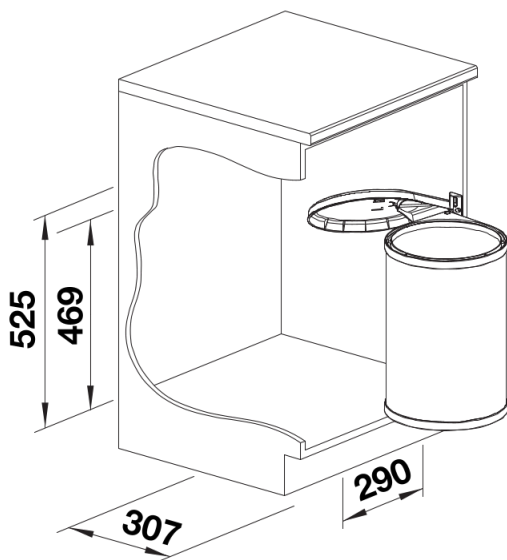

PRODUKT_3D