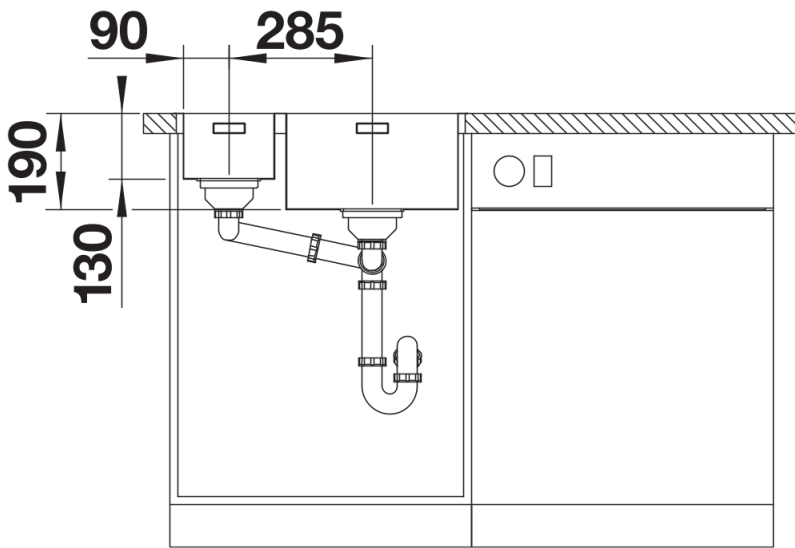

Product information sheet ANDANO 340/180-IF

Item no. 522975

Benefits

- Unique composition of optical and functional elements
- The harmonious interplay between the radii and surface design creates a modern appeal
- High quality features consisting of a covered C-overflow and InFino drain system – gracefully integrated and easy-care
- Large bowl capacity and fully utilisable base
- Elegant IF flat-rim for flushmount and for installation from above
- Optional premium accessories are available

Planning information

- Note: Installing a kitchen mixer tap, drain remote control or soap dispenser in laminate worktops requires a flexible sealing tape.

Scope of supply

- waste kit with space-saving pipe
- 2 x 3 ½" InFino basket strainer
- fixing kit

Details

Top view

Cut-out

Front view

Side view