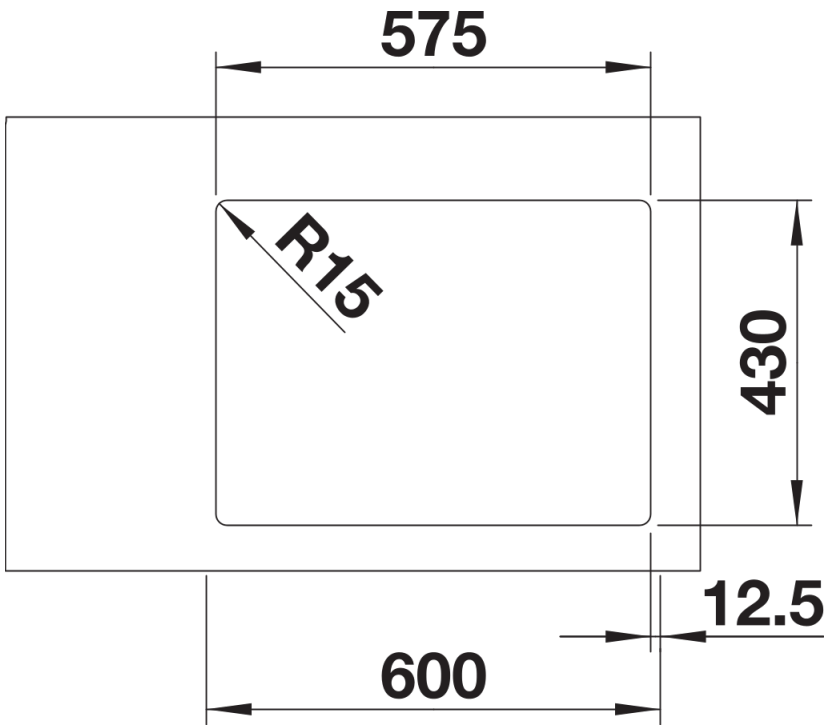

Product information sheet ANDANO 340/180-IF

Item no. 522975

Benefits

- Unique composition of optical and functional elements
- The harmonious interplay between the radii and surface design creates a modern appeal
- High quality features consisting of a covered C-overflow and InFino drain system – gracefully integrated and easy-care
- Large bowl capacity and fully utilisable base
- Elegant IF flat-rim for flushmount and for installation from above
- Optional premium accessories are available

Planning information

- Note: Installing a kitchen mixer tap, drain remote control or soap dispenser in laminate worktops requires a flexible sealing tape.

Scope of supply

- waste kit with space-saving pipe
- 2 x 3 ½" InFino basket strainer
- fixing kit

Details

Top view

Cut-out

Front view

Side view