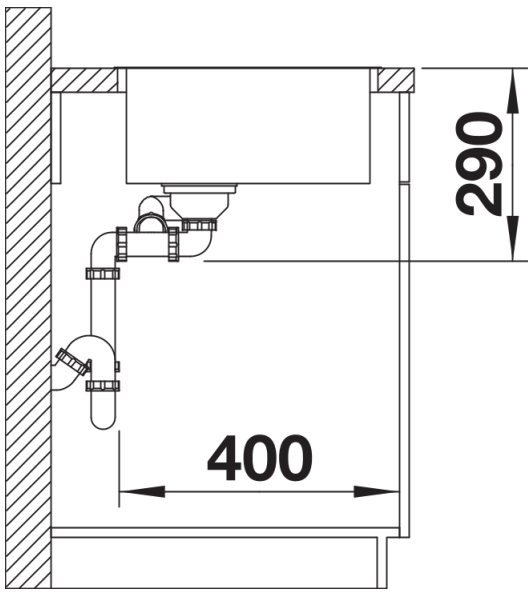

Planning information

- Note: Installing a kitchen mixer tap, drain remote control or soap dispenser in laminate worktops requires a flexible sealing tape.

Scope of supply

- waste kit with space-saving pipe
- 2 x 3 ½" InFino basket strainer
- fixing kit

Details

Top view

Cut-out

Front view

Side view