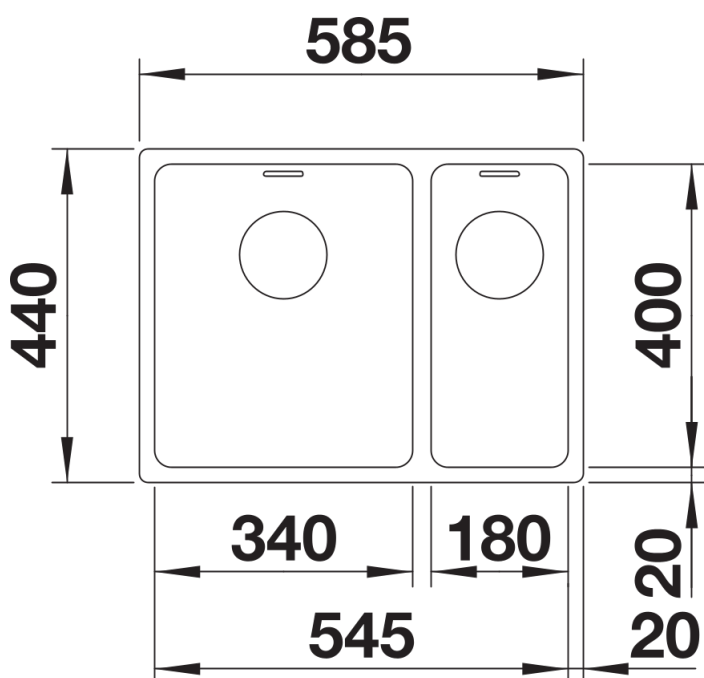

Product information sheet ANDANO 340/180-IF

Item no. 522975

Benefits

- Unique composition of optical and functional elements
- The harmonious interplay between the radii and surface design creates a modern appeal
- High quality features consisting of a covered C-overflow and InFino drain system – gracefully integrated and easy-care
- Large bowl capacity and fully utilisable base
- Elegant IF flat-rim for flushmount and for installation from above
- Optional premium accessories are available

Planning information

- Note: Installing a kitchen mixer tap, drain remote control or soap dispenser in laminate worktops requires a flexible sealing tape.

Scope of supply

- waste kit with space-saving pipe
- 2 x 3 ½" InFino basket strainer
- fixing kit

Details

Top view

Cut-out

Front view

Side view