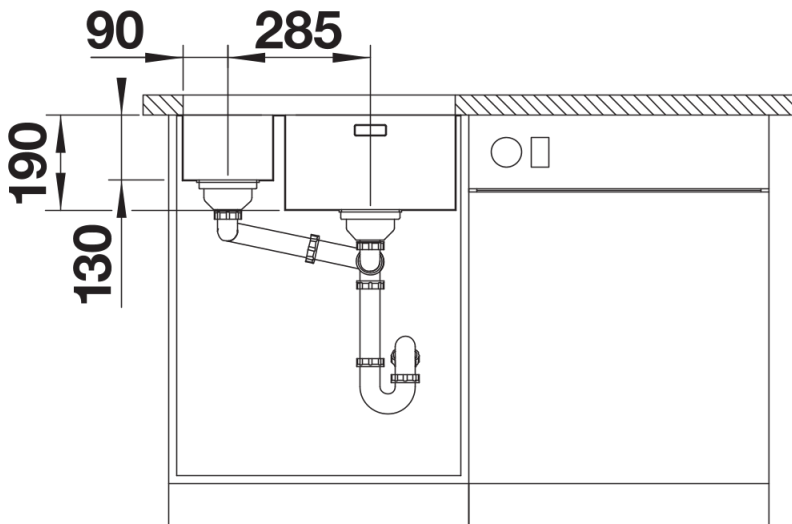

## Scope of supply

---

- waste kit with space-saving pipe
- 2 x 3 ½" InFino basket strainer
- fixing kit

## Details

---

Top view

Cut-out

Front view

Side view