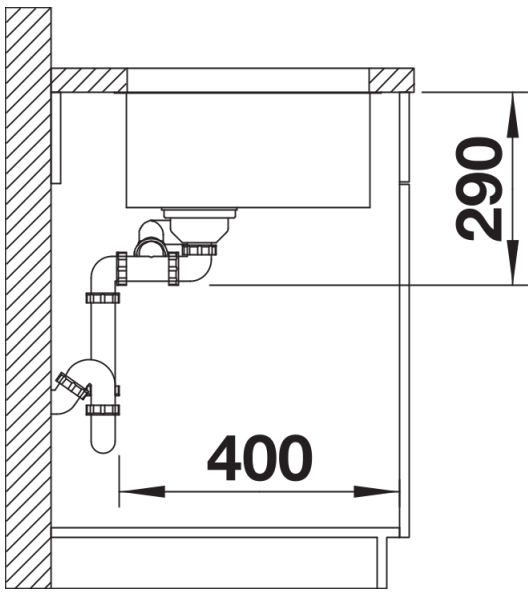

## Scope of supply

---

- waste kit with space-saving pipe
- 2 x 3 ½" InFino basket strainer
- fixing kit

## Details

---

Top view

Cut-out

Front view

Side view