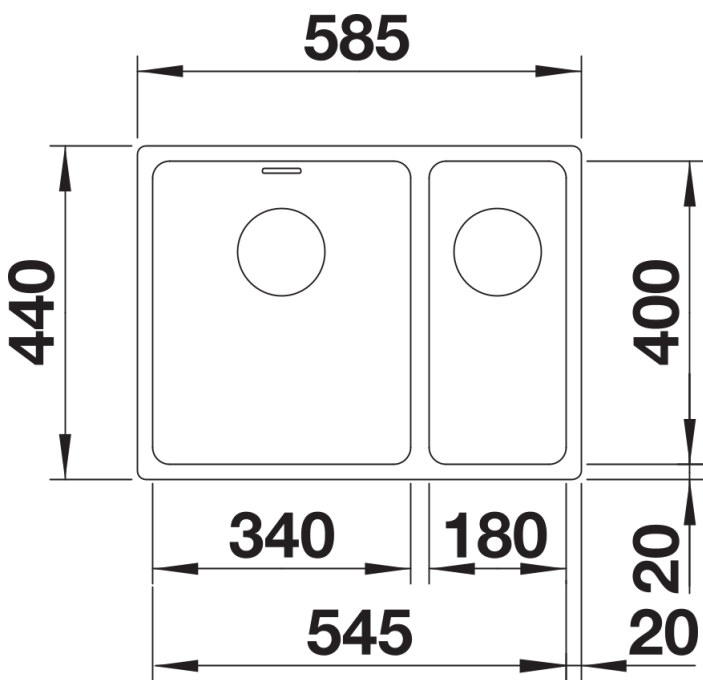

## Scope of supply

---

- waste kit with space-saving pipe
- 2 x 3 ½" InFino basket strainer
- fixing kit

## Details

---

Top view

Cut-out

Front view

Side view