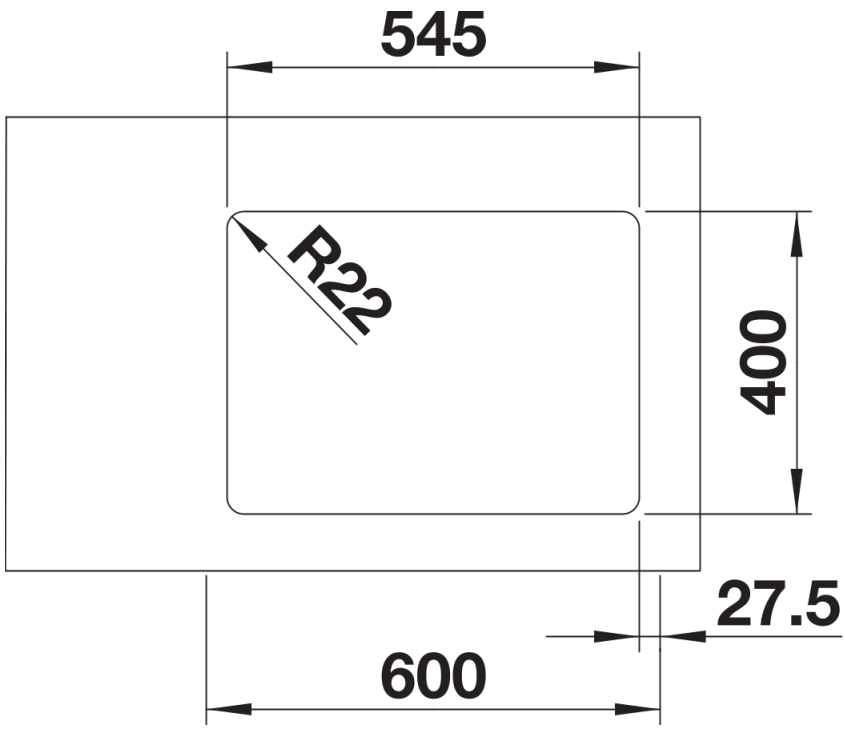

## Scope of supply

---

- waste kit with space-saving pipe
- 2 x 3 ½" InFino basket strainer
- fixing kit

## Details

---

Top view

Cut-out

Front view

Side view