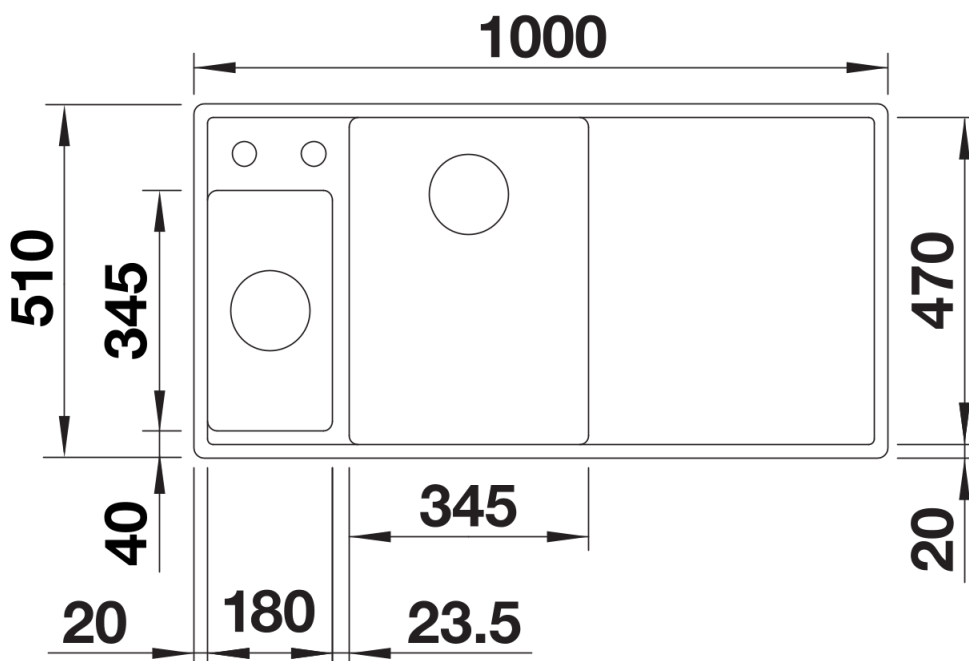

Scope of supply

- movable ash compound bridging chopping board
- multifunctional stainless steel colander
- waste kit with space-saving pipe
- 2 x 3 ½" InFino basket strainer with drain remote control (rotary switch) for the main bowl

234051 - Ash compound bridging cutting board

233739 - Multifunctional colander

Details

Top view