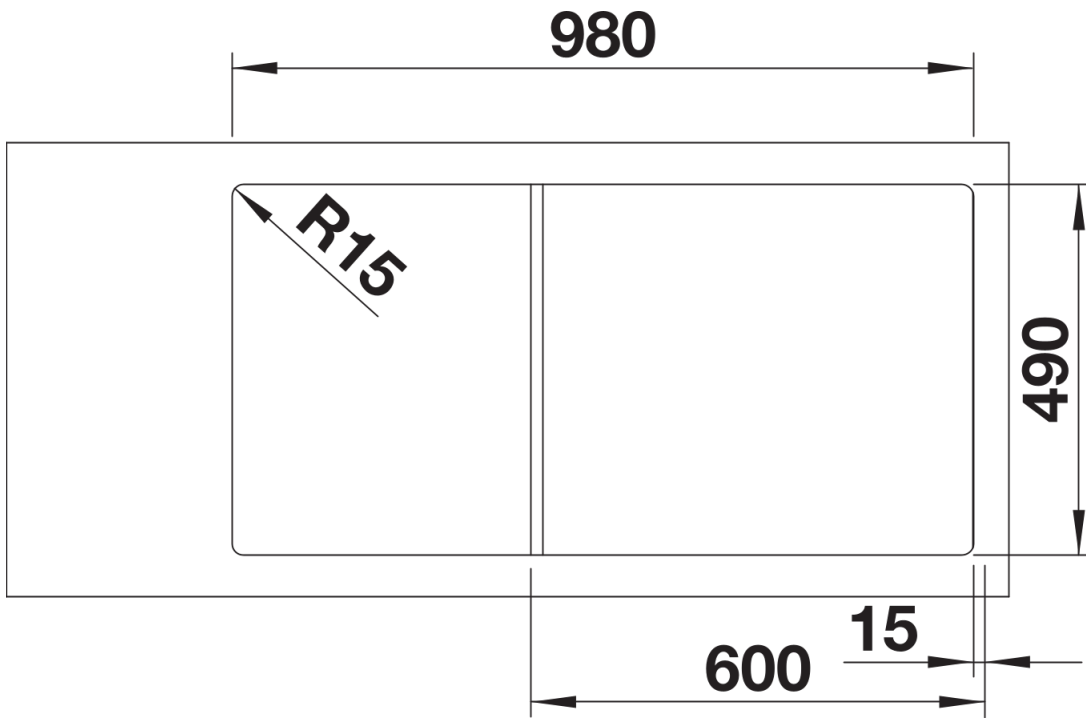

234051 - Ash compound bridging cutting board

233739 - Multifunctional colander

Details

Top view

Cut-out

Front view

Side view