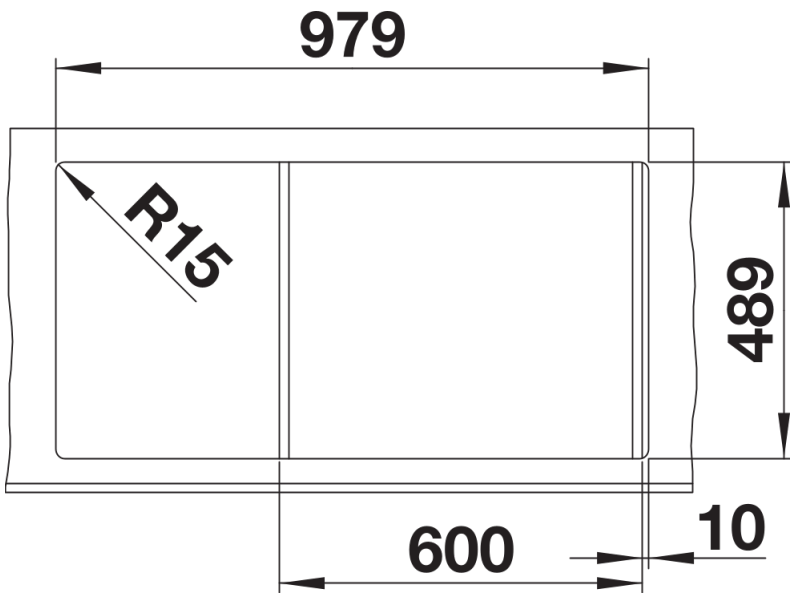

224787 - Multifunctional colander

234047 - Glass cutting board white

Details

Top view

Cut-out

Front view

Side view