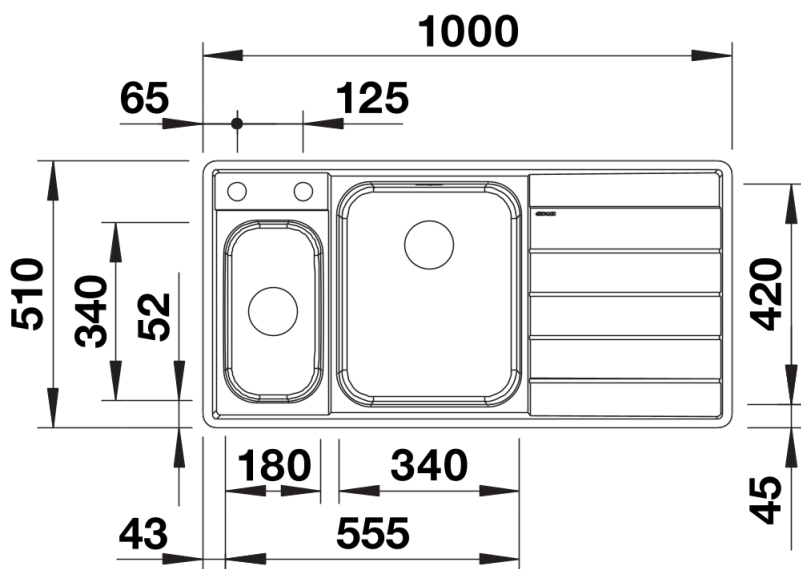

Product information sheet AXIS III 6 S-IF

Item no. 522105

Benefits

- Elegant extent bowl with emphasised base contour for the largest possible surface for the safe positioning of glasses and bulky items
- Flowing ergonomic work processes along two axis
- Movable cutting board for working directly into cooking dishes
- Multifunctional hook-in colander fits anywhere in the main bowl
- High-quality features with the covered C-overflow and InFino drain system – elegantly integrated and easy-care

224787 - Multifunctional colander

234047 - Glass cutting board white

Details

Top view

Cut-out

Front view

Side view