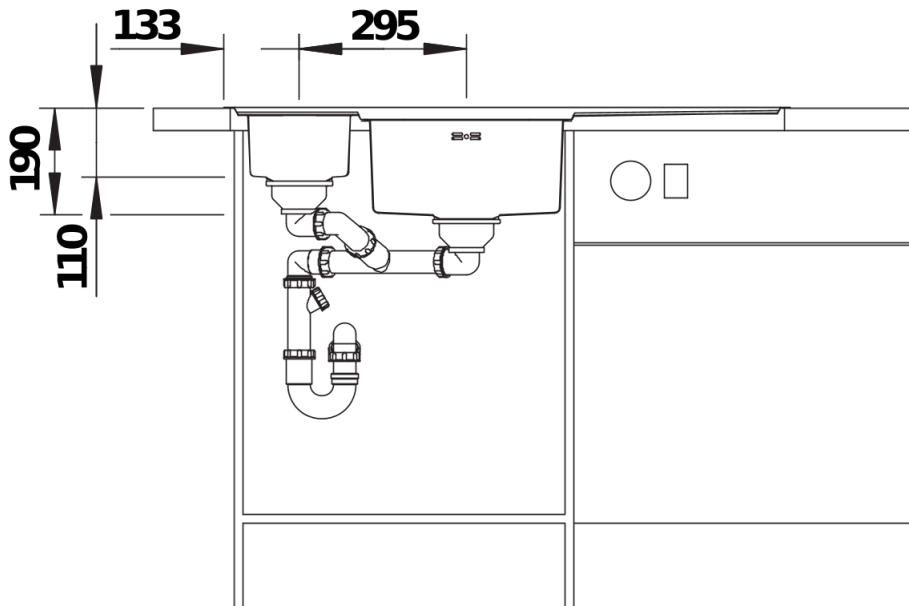

Product information sheet AXIS III 6 S-IF

Item no. 522105

Benefits

- Elegant extent bowl with emphasised base contour for the largest possible surface for the safe positioning of glasses and bulky items
- Flowing ergonomic work processes along two axis
- Movable cutting board for working directly into cooking dishes
- Multifunctional hook-in colander fits anywhere in the main bowl
- High-quality features with the covered C-overflow and InFino drain system – elegantly integrated and easy-care

Scope of supply

- movable safety glass cutting board
- multifunction colander in stainless steel (adequate for main and additional bowl) waste kit with space-saving pipe
- 2 x 3 1/2" InFino basket strainer with drain remote control (rotary switch) for the main bowl

224787 - Multifunctional colander

234047 - Glass cutting board white

Details

Top view

Cut-out

Front view

Side view