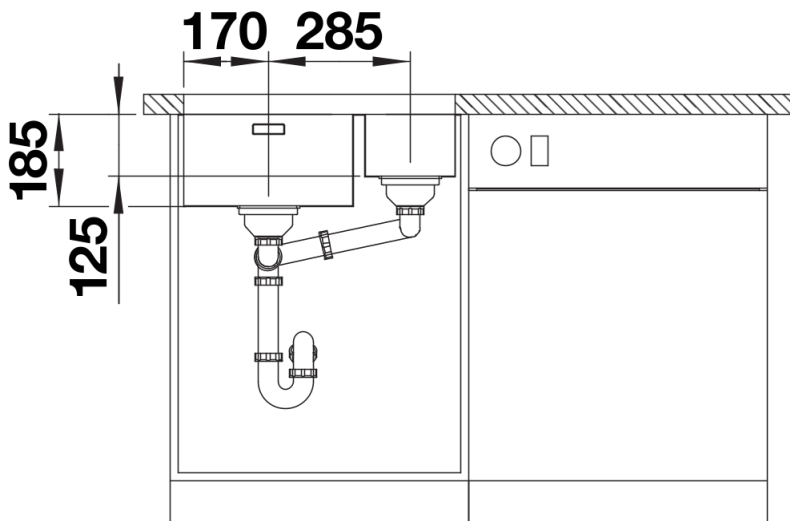

Product information sheet SOLIS 340/180-U

Item no. 526129

Benefits

- A harmonious interplay between functional and visual elements
- High-quality features with covered C-overflow and InFino drain system – elegantly integrated and easy-care
- Convenient bowl volume and base surface designed for practical use
- Functional accessories optionally available

Scope of supply

- waste kit with space-saving pipe
- 2 x 3 ½" InFino basket strainer
- fixing kit

Details

Top view

Cut-out

Front view

Side view