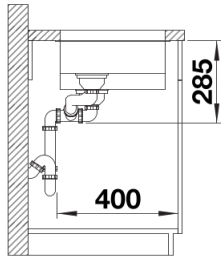

Scope of supply

- waste kit with space-saving pipe
- 2 x 3 ½" InFino basket strainer
- fixing kit

Details

Top view

Cut-out

Front view

Side view