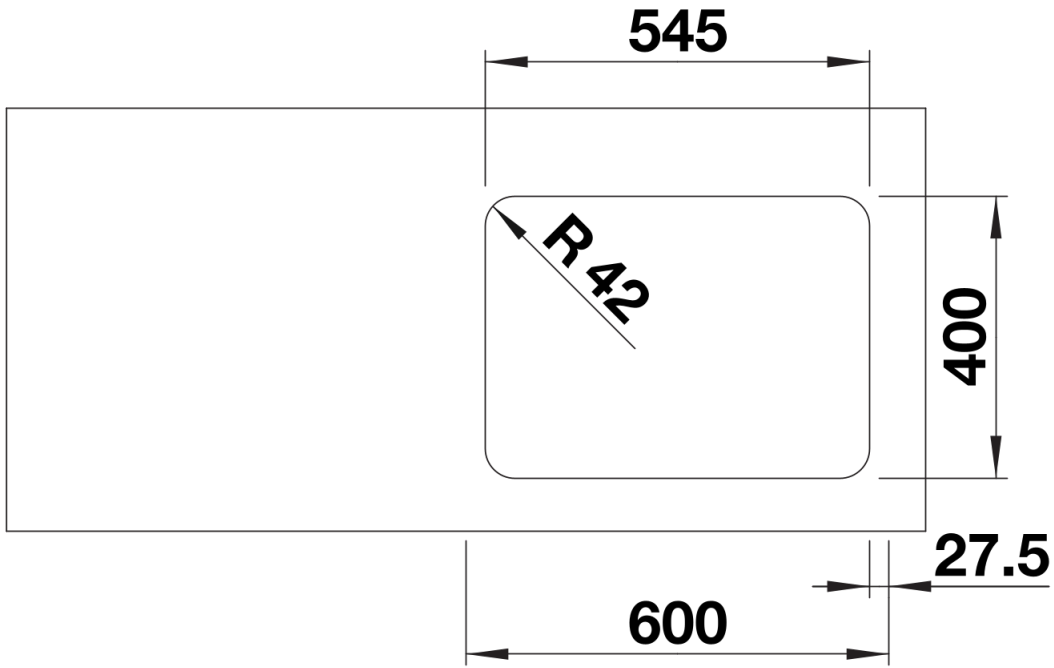

Product information sheet SOLIS 340/180-U

Item no. 526129

Benefits

- A harmonious interplay between functional and visual elements
- High-quality features with covered C-overflow and InFino drain system – elegantly integrated and easy-care
- Convenient bowl volume and base surface designed for practical use
- Functional accessories optionally available

Scope of supply

- waste kit with space-saving pipe
- 2 x 3 ½" InFino basket strainer
- fixing kit

Details

Top view

Cut-out

Front view

Side view