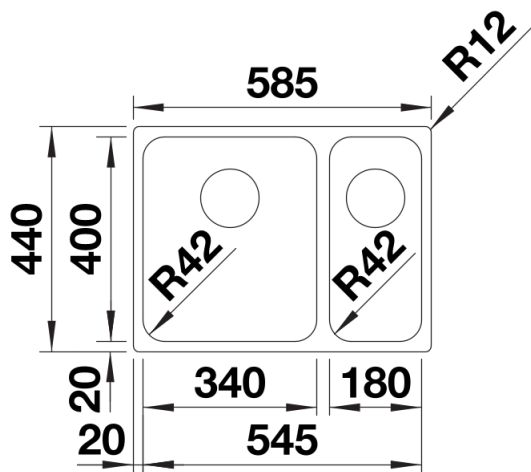

Product information sheet SOLIS 340/180-U

Item no. 526129

Benefits

- A harmonious interplay between functional and visual elements
- High-quality features with covered C-overflow and InFino drain system – elegantly integrated and easy-care
- Convenient bowl volume and base surface designed for practical use
- Functional accessories optionally available

Scope of supply

- waste kit with space-saving pipe
- 2 x 3 ½" InFino basket strainer
- fixing kit

Details

Top view

Cut-out

Front view

Side view