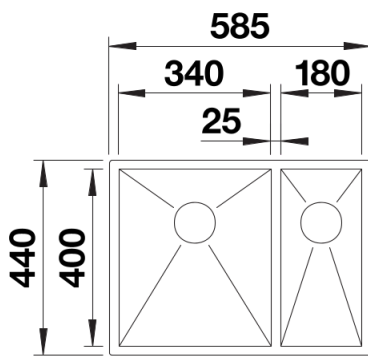

Product information sheet ZEROX 340/180-U

Item no. 521613

Benefits

- Zero-radius design with striking, right-angled bowl geometry
- InFino drain system – elegantly integrated and easy-care
- Easy to combine, matching accessory solutions

Scope of supply

- waste kit with space saving pipe
- waste connection
- 2 x 3 ½" InFino basket strainer
- fixing kit

Details

Top view