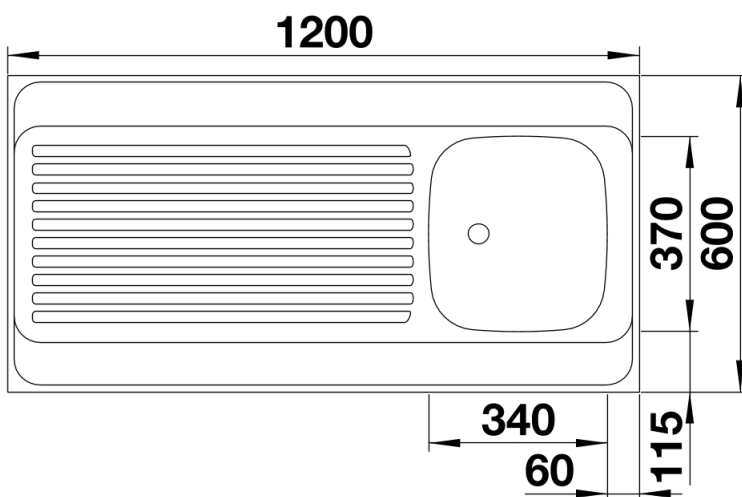

Planning information

- Please order 1 1/2" dual waste kit separately.
- Bowl dimensions: 340 x 370 x 150 mm
- For all reversible lay-on sinks: rim height 30 mm

Details

Top view