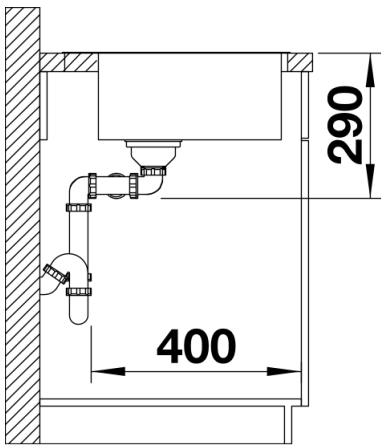

Scope of supply

- waste kit with spacesaving pipe
- 2 x 3 ½ InFino basket strainer with drain remote control popup for 1 bowl
- fixing kit

Details

Top view

Cut-out

Front view

Side view