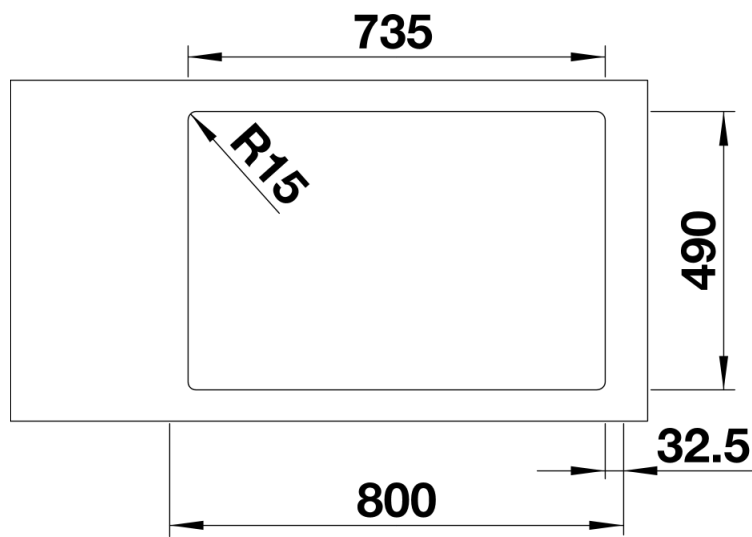

Scope of supply

- waste kit with spacesaving pipe
- 2 x 3 ½ InFino basket strainer with drain remote control popup for 1 bowl
- fixing kit

Details

Top view

Cut-out

Front view

Side view