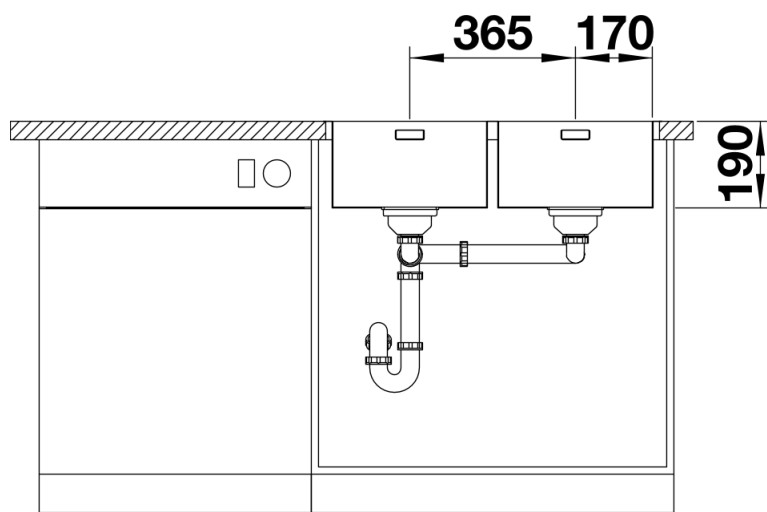

Scope of supply

- waste kit with spacesaving pipe
- 2 x 3 ½ InFino basket strainer with drain remote control popup for 1 bowl
- fixing kit

Details

Top view

Cut-out

Front view

Side view