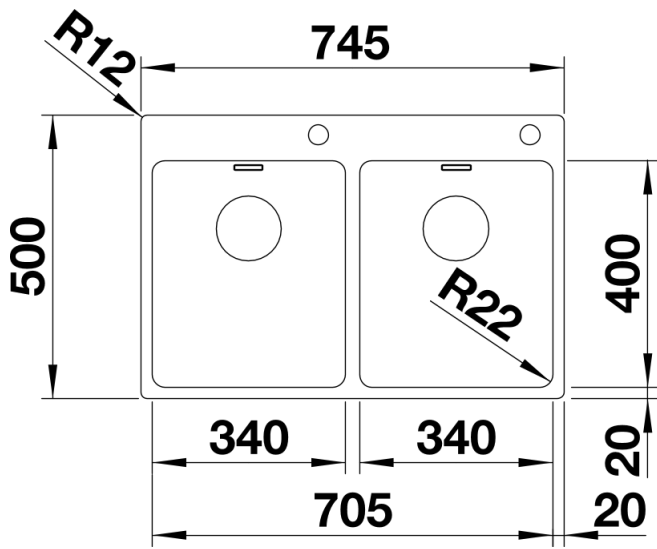

Product information sheet ANDANO 340/340-IF/A

Item no. 522997

Benefits

- Unique composition of optical and functional elements
- The harmonious interplay between the radii and surface design creates a modern appeal
- Elegantly designed wet area with an integrated tap ledge in just one worktop cutout
- High quality features consisting of a covered Coverflow and InFino drain system gracefully integrated and easycare
- Large bowl capacity and fully utilisable base
- Optional premium accessories are available

Planning information

- No additional drill holes may be made
- If using a soap dispenser the drain remote control must be replaced by the soap dispenser and the InFino drain system with remote control replaced by an InFino manual drain system without remote control
- Please contact us in case of queries we will be glad to help
- The item number for the InFino manual drain system without remote control is available on request
- Cutout information for all of the installation processes can be found in our internet download

Scope of supply

- waste kit with spacesaving pipe
- 2 x 3 ½ InFino basket strainer with drain remote control popup for 1 bowl
- fixing kit

Details

Top view

Cut-out

Front view

Side view