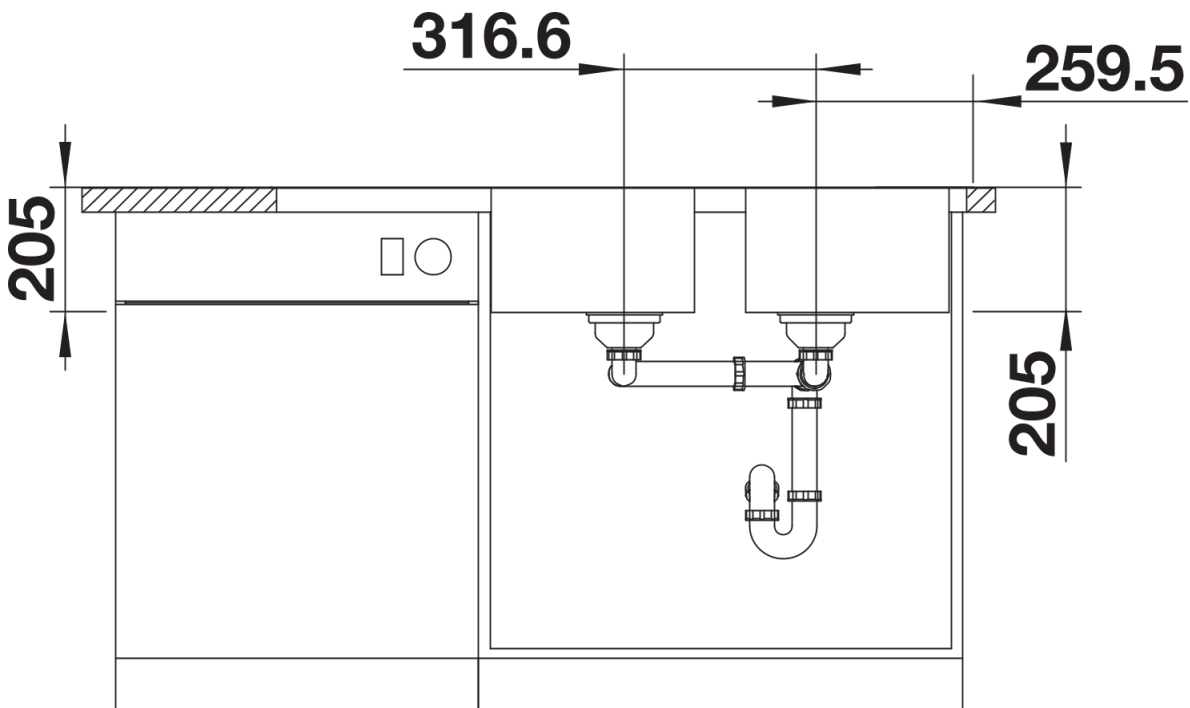

Product information sheet LEMIS 8 S-IF

Item no. 523037

Benefits

- Modern linear shape
- Maximum bowl capacity with two bowls
- Spacious tap ledge and drainer area
- Elegant IF flat-rim for flushmount and for installation from above
- Can be installed reversibly
- 3 ½" basket strainer
- Version with or without remote control

Cut-out

Front view

Side view