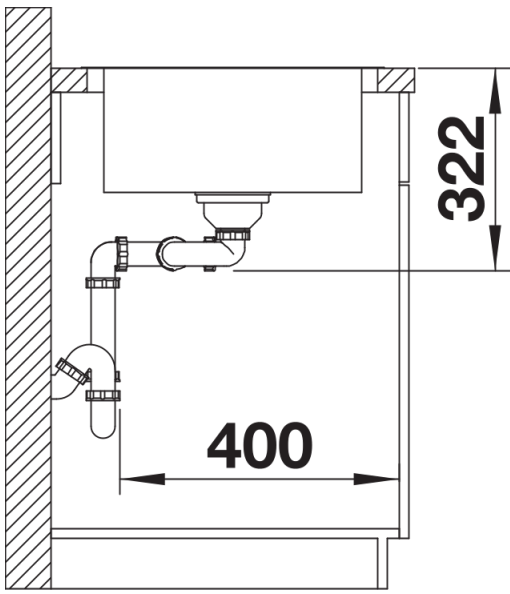

### Benefits

---

- Modern linear shape
- Maximum bowl capacity with two bowls
- Spacious tap ledge and drainer area
- Elegant IF flat-rim for flushmount and for installation from above
- Can be installed reversibly
- 3 ½" basket strainer
- With remote control

Cut-out

Front view

Side view