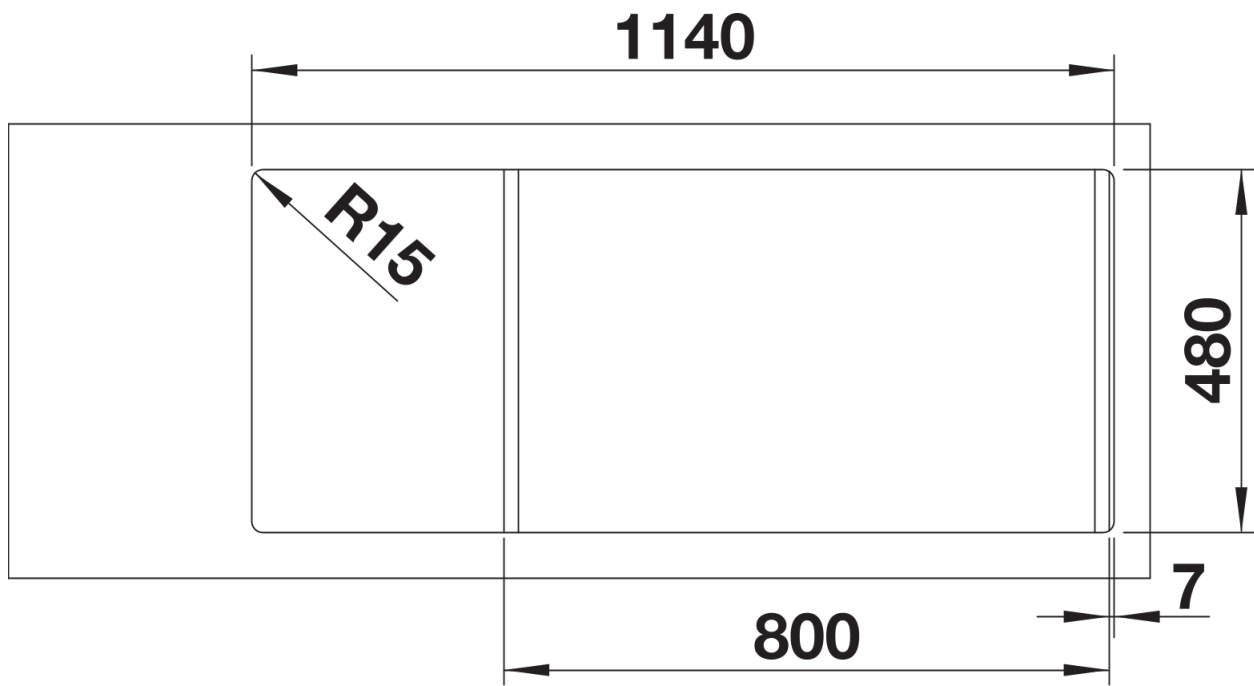

Product information sheet LEMIS 8 S-IF

Item no. 523037

Benefits

- Modern linear shape
- Maximum bowl capacity with two bowls
- Spacious tap ledge and drainer area
- Elegant IF flat-rim for flushmount and for installation from above
- Can be installed reversibly
- 3 ½" basket strainer
- Version with or without remote control

Cut-out

Front view

Side view