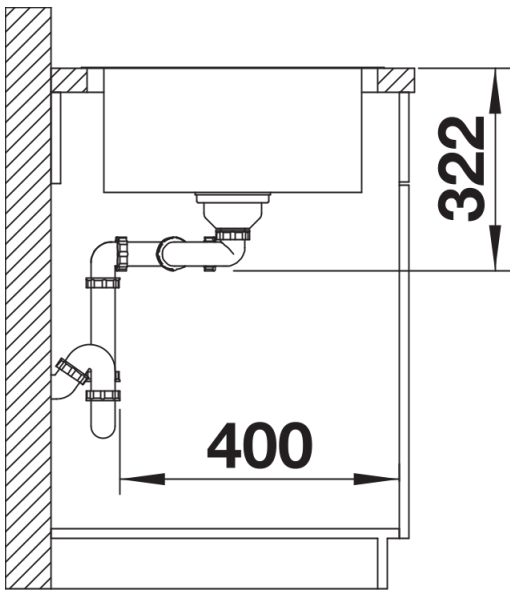

Product information sheet LEMIS 8 S-IF

Item no. 523037

Benefits

- Modern linear shape
- Maximum bowl capacity with two bowls
- Spacious tap ledge and drainer area
- Elegant IF flat-rim for flushmount and for installation from above
- Can be installed reversibly
- 3 ½" basket strainer
- Version with or without remote control

Cut-out

Front view

Side view