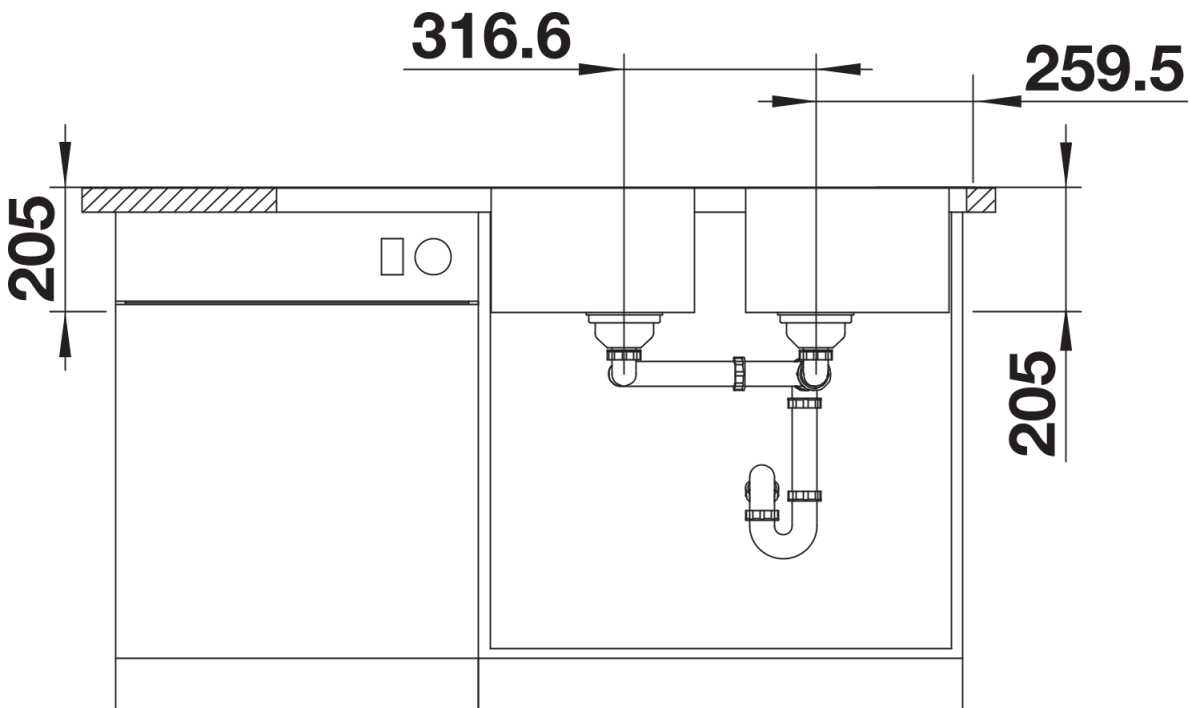

### Benefits

---

- Modern linear shape
- Maximum bowl capacity with two bowls
- Spacious tap ledge and drainer area
- Elegant IF flat-rim for flushmount and for installation from above
- Can be installed reversibly
- 3 ½" basket strainer
- With remote control

Cut-out

Front view

Side view