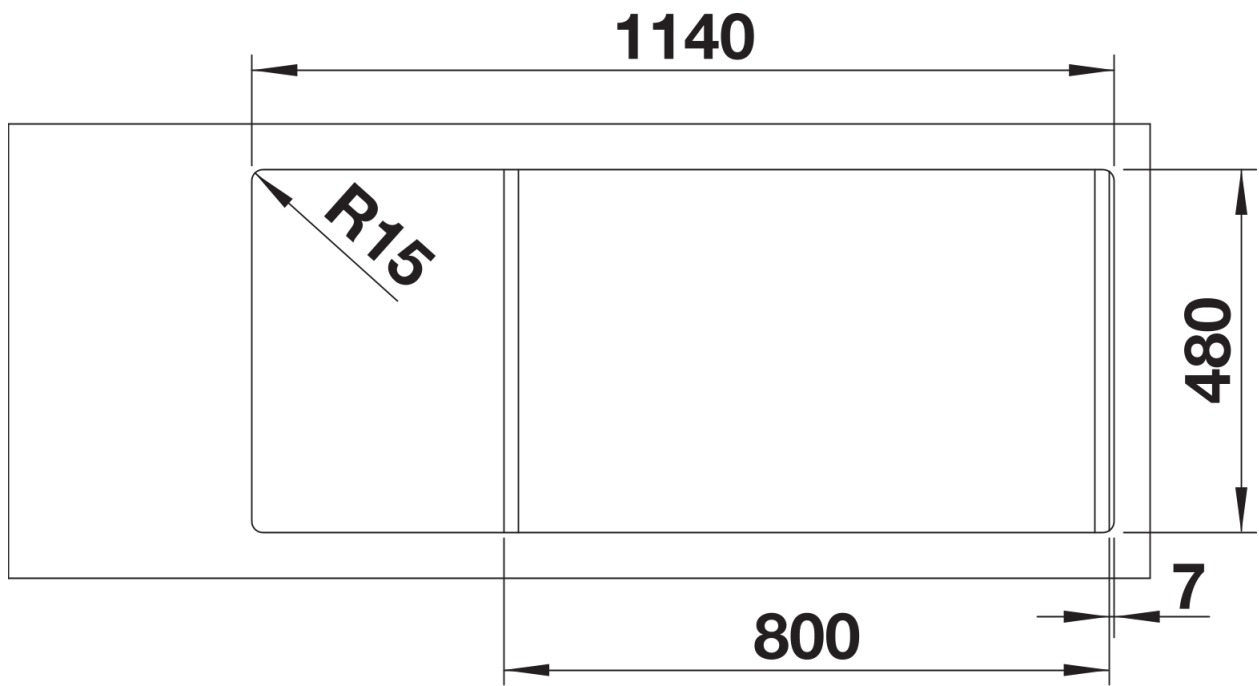

## Product information sheet LEMIS 8 S-IF

Item no. 523037

### Benefits

---

- Modern linear shape
- Maximum bowl capacity with two bowls
- Spacious tap ledge and drainer area
- Elegant IF flat-rim for flushmount and for installation from above
- Can be installed reversibly
- 3 ½" basket strainer
- With remote control

Cut-out

Front view

Side view