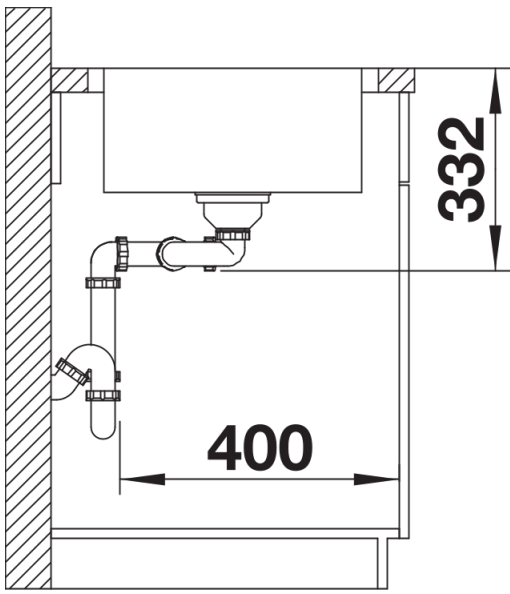

Product information sheet LEMIS 8-IF

Item no. 523039

Benefits

- Modern linear shape
- Maximum bowl capacity with two bowls
- Elegant IF flat-rim for flushmount and for installation from above
- Can be installed reversibly
- 3 ½" basket strainer

Scope of supply

- waste kit with space-saving pipe
- 2 x 3 ½" basket strainer

Details

Top view

Cut-out

Front view

Side view