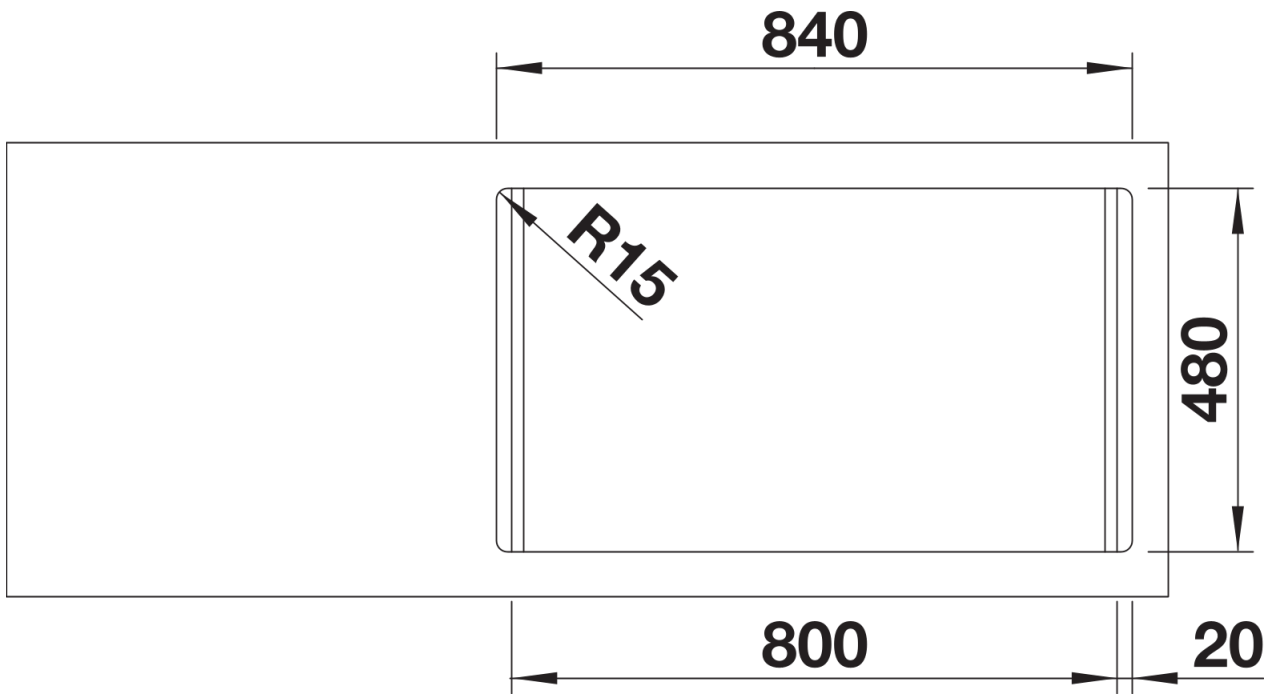

Product information sheet LEMIS 8-IF

Item no. 523039

Benefits

- Modern linear shape
- Maximum bowl capacity with two bowls
- Elegant IF flat-rim for flushmount and for installation from above
- Can be installed reversibly
- 3 ½" basket strainer

Scope of supply

- waste kit with space-saving pipe
- 2 x 3 ½" basket strainer

Details

Top view

Cut-out

Front view

Side view