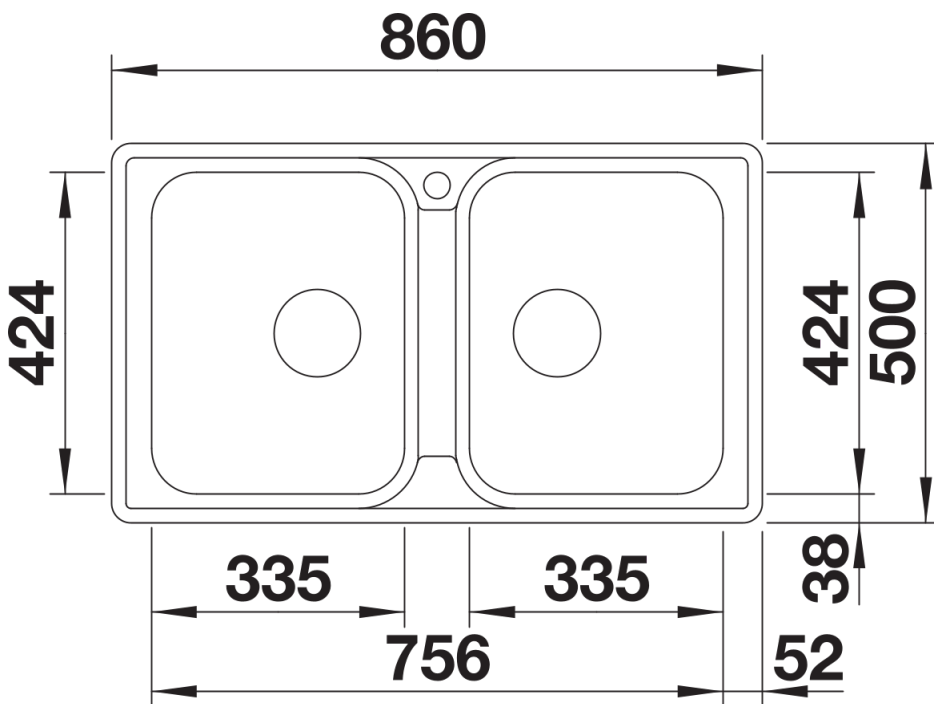

Product information sheet LEMIS 8-IF

Item no. 523039

Benefits

- Modern linear shape
- Maximum bowl capacity with two bowls
- Elegant IF flat-rim for flushmount and for installation from above
- Can be installed reversibly
- 3 ½" basket strainer

Scope of supply

- waste kit with space-saving pipe
- 2 x 3 ½" basket strainer

Details

Top view

Cut-out

Front view

Side view