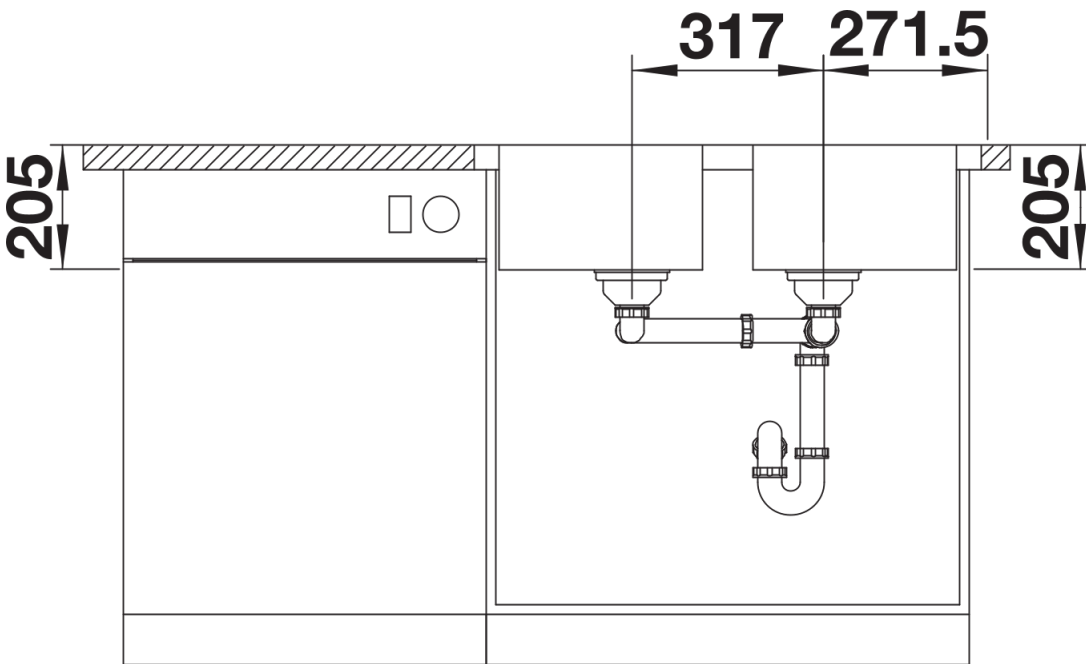

Product information sheet LEMIS 8-IF

Item no. 523039

Benefits

- Modern linear shape
- Maximum bowl capacity with two bowls
- Elegant IF flat-rim for flushmount and for installation from above
- Can be installed reversibly
- 3 ½" basket strainer

Scope of supply

- waste kit with space-saving pipe
- 2 x 3 ½" basket strainer

Details

Top view

Cut-out

Front view

Side view