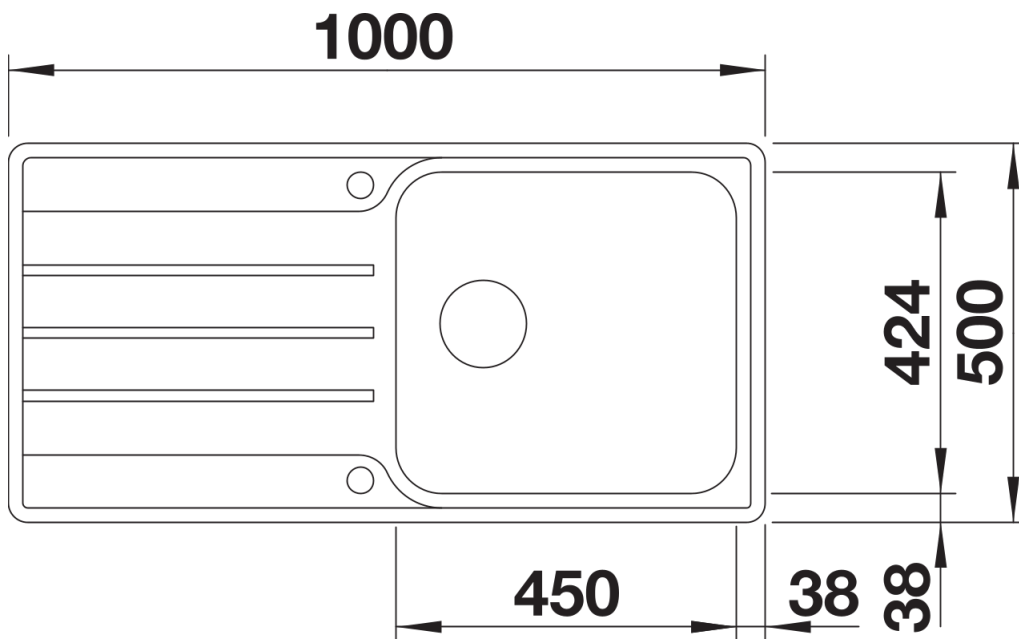

Product information sheet LEMIS XL 6 S-IF

Item no. 523035

Benefits

- Modern linear shape
- Extra-large bowl with maximum capacity
- Spacious tap ledge and drainer area
- Elegant IF flat-rim for flushmount and for installation from above
- Can be installed reversibly
- 3 ½" basket strainer
- With remote control

Scope of supply

- waste kit with space-saving pipe
- 3 ½" basket strainer with drain remote control (rotary switch)

Details

Top view

Cut-out

Front view

Side view