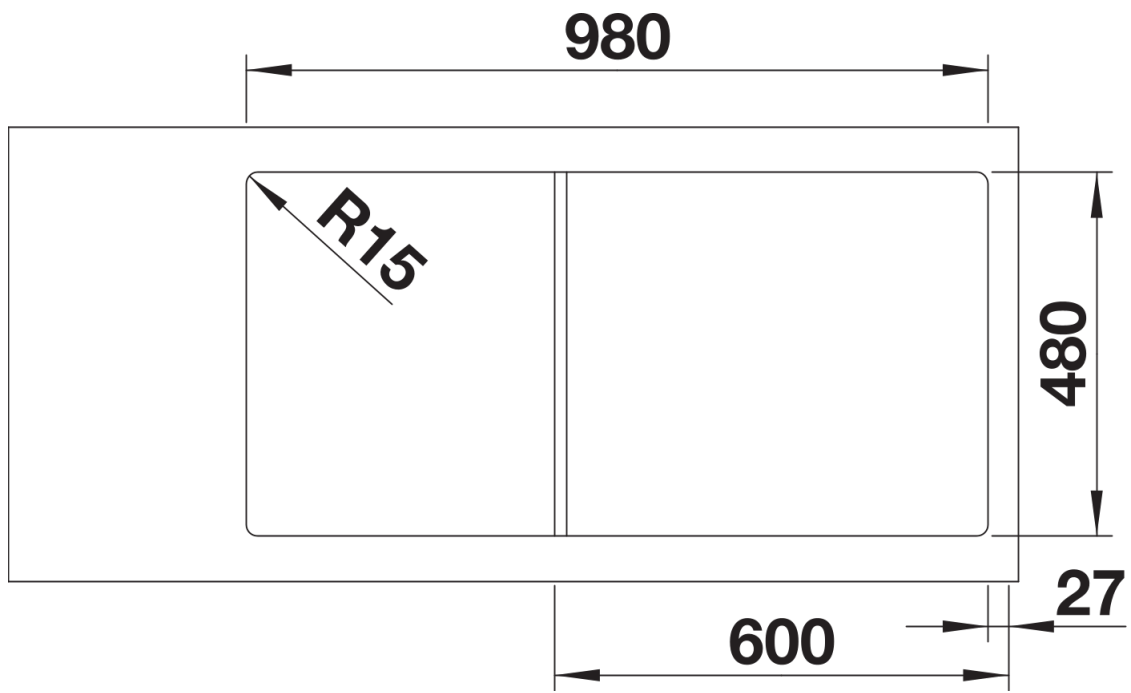

Product information sheet LEMIS XL 6 S-IF

Item no. 523035

Benefits

- Modern linear shape
- Extra-large bowl with maximum capacity
- Spacious tap ledge and drainer area
- Elegant IF flat-rim for flushmount and for installation from above
- Can be installed reversibly
- 3 ½" basket strainer
- With remote control

Scope of supply

- waste kit with space-saving pipe
- 3 ½" basket strainer with drain remote control (rotary switch)

Details

Top view

Cut-out

Front view

Side view