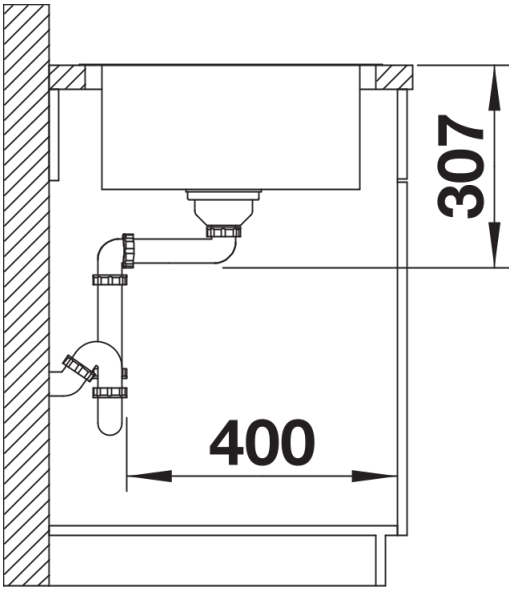

Product information sheet LEMIS XL 6 S-IF

Item no. 523035

Benefits

- Modern linear shape
- Extra-large bowl with maximum capacity
- Spacious tap ledge and drainer area
- Elegant IF flat-rim for flushmount and for installation from above
- Can be installed reversibly
- 3 ½" basket strainer
- With remote control

Scope of supply

- waste kit with space-saving pipe
- 3 ½" basket strainer with drain remote control (rotary switch)

Details

Top view

Cut-out

Front view

Side view