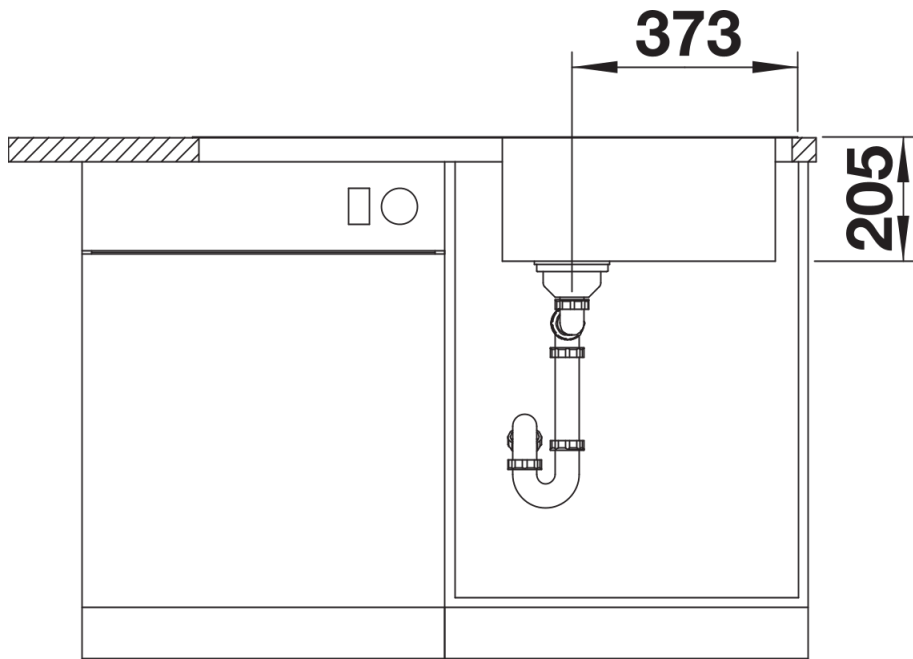

Product information sheet LEMIS XL 6 S-IF

Item no. 523035

Benefits

- Modern linear shape
- Extra-large bowl with maximum capacity
- Spacious tap ledge and drainer area
- Elegant IF flat-rim for flushmount and for installation from above
- Can be installed reversibly
- 3 ½" basket strainer
- With remote control

Scope of supply

- waste kit with space-saving pipe
- 3 ½" basket strainer with drain remote control (rotary switch)

Details

Top view

Cut-out

Front view

Side view