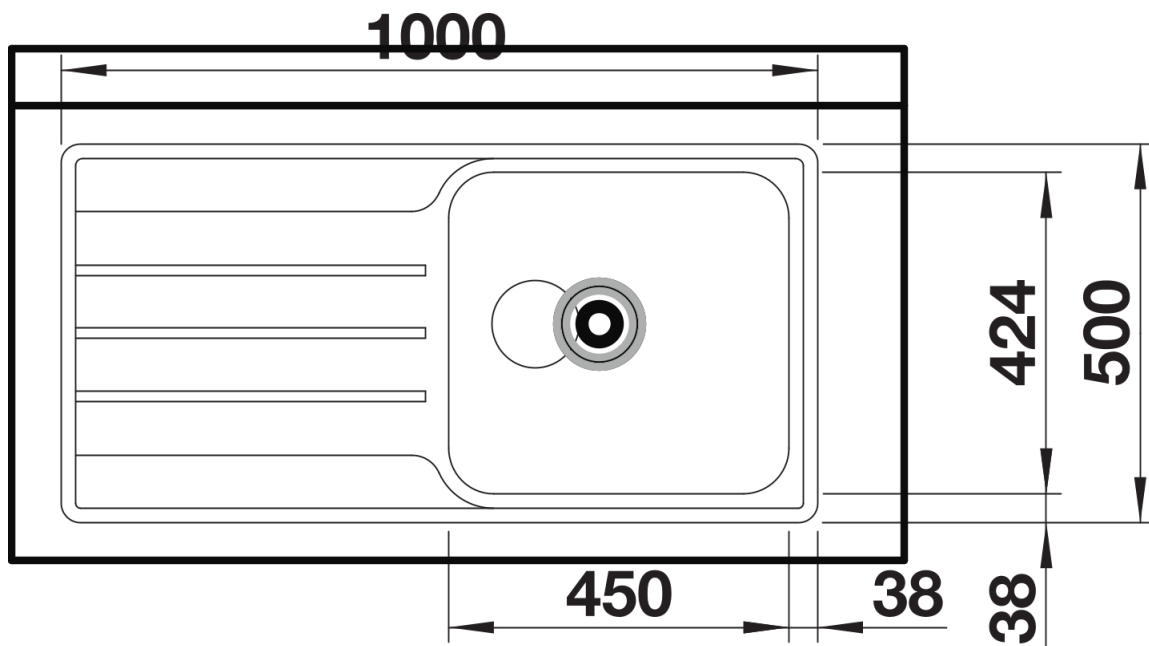

Product information sheet LEMIS XL 6 S-IF

Item no. 523034

Benefits

- Modern linear shape
- Extra-large bowl with maximum capacity
- Spacious tap ledge and drainer area
- Elegant IF flat-rim for flushmount and for installation from above
- Can be installed reversibly
- 3 ½" basket strainer

Scope of supply

- waste kit with space-saving pipe
- 3 ½" basket strainer

Details

Top view

Cut-out

Front view

Side view