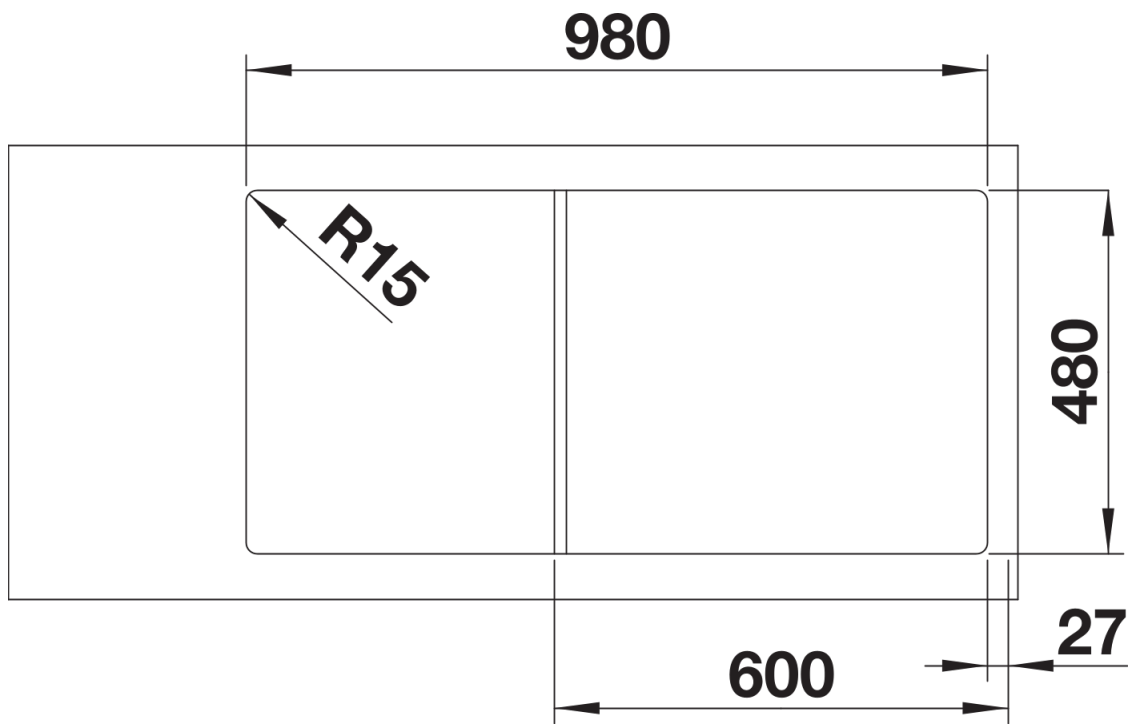

Product information sheet LEMIS XL 6 S-IF

Item no. 523034

Benefits

- Modern linear shape
- Extra-large bowl with maximum capacity
- Spacious tap ledge and drainer area
- Elegant IF flat-rim for flushmount and for installation from above
- Can be installed reversibly
- 3 ½" basket strainer

Scope of supply

- waste kit with space-saving pipe
- 3 ½" basket strainer

Details

Top view

Cut-out

Front view

Side view