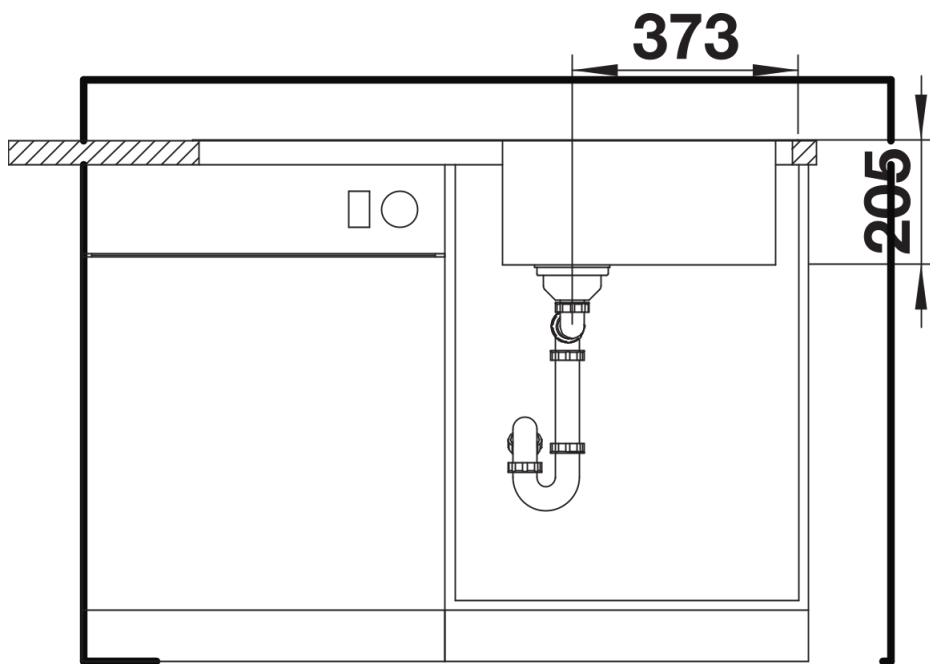

Product information sheet LEMIS XL 6 S-IF

Item no. 523034

Benefits

- Modern linear shape
- Extra-large bowl with maximum capacity
- Spacious tap ledge and drainer area
- Elegant IF flat-rim for flushmount and for installation from above
- Can be installed reversibly
- 3 ½" basket strainer

Scope of supply

- waste kit with space-saving pipe
- 3 ½" basket strainer

Details

Top view

Cut-out

Front view

Side view