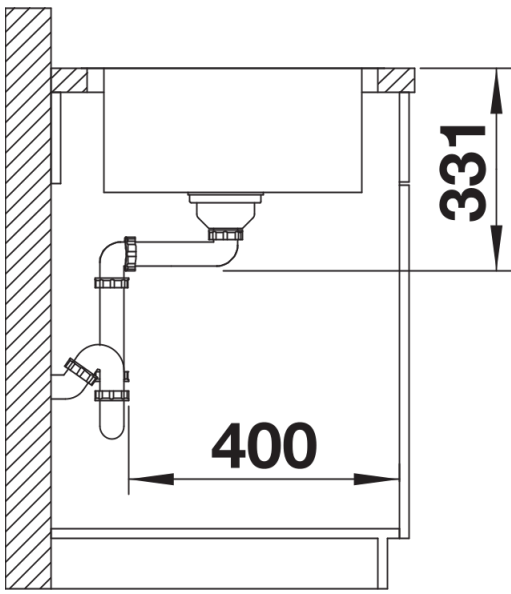

Product information sheet LEMIS XL 6 S-IF

Item no. 523034

Benefits

- Modern linear shape
- Extra-large bowl with maximum capacity
- Spacious tap ledge and drainer area
- Elegant IF flat-rim for flushmount and for installation from above
- Can be installed reversibly
- 3 ½" basket strainer

Scope of supply

- waste kit with space-saving pipe
- 3 ½" basket strainer

Details

Top view

Cut-out

Front view

Side view