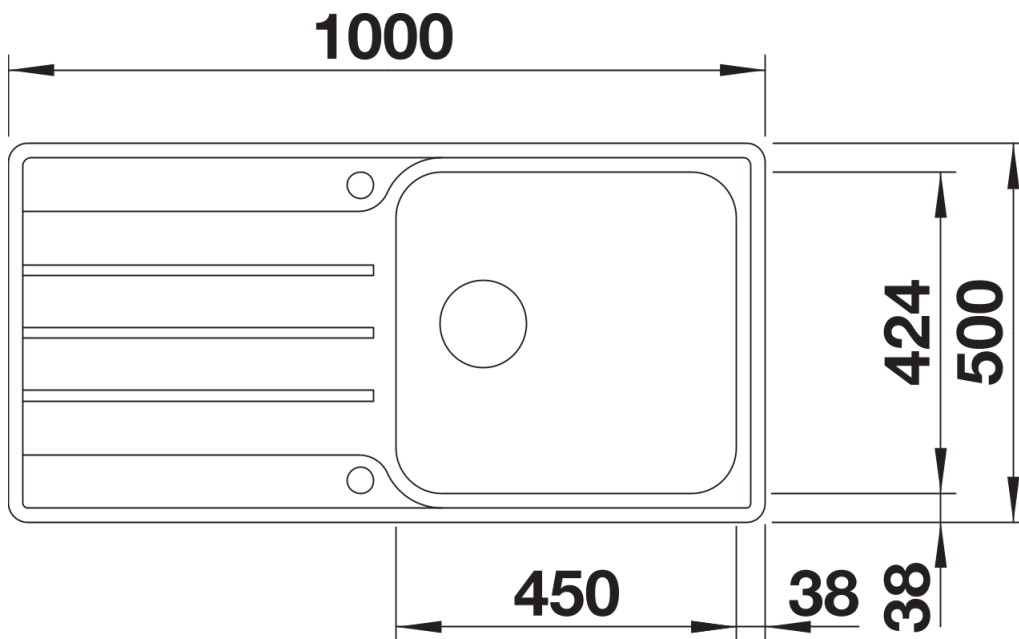

Product information sheet LEMIS XL 6 S-IF

Item no. 523034

Benefits

- Modern linear shape
- Extra-large bowl with maximum capacity
- Spacious tap ledge and drainer area
- Elegant IF flat-rim for flushmount and for installation from above
- Can be installed reversibly
- 3 ½" basket strainer

Scope of supply

- waste kit with space-saving pipe
- 3 ½" basket strainer

Details

Top view

Cut-out

Front view

Side view