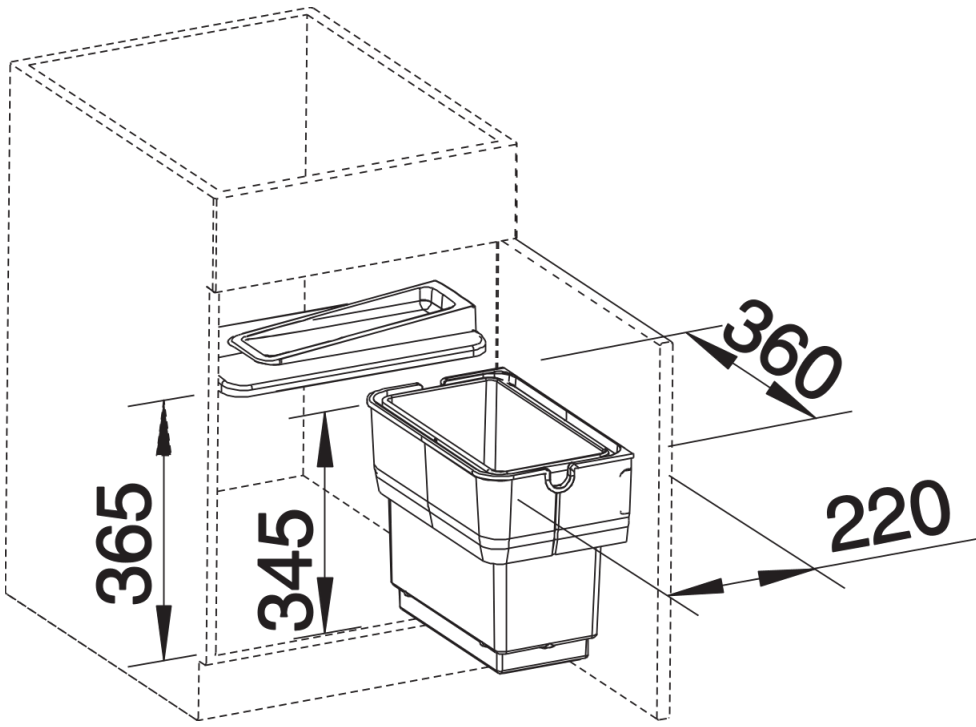

Product information sheet SINGOLO

Item no. 512880

Benefits

- Compact system for mounting directly on the cabinet door
- One model for 45 cm, 50 cm and 60 cm cabinets
- Bin can easily be removed by lifting upwards
- Opens up comfortably with the cabinet door
- Removable bin cover with placement area for lightweight implements i.e. sponges
- Continuously adjustable: also for panel doors

Scope of supply

- system for installation on hinged doors
- system cover
- 1 x 14 l bin

Details

Top view

PRODUKT_3D