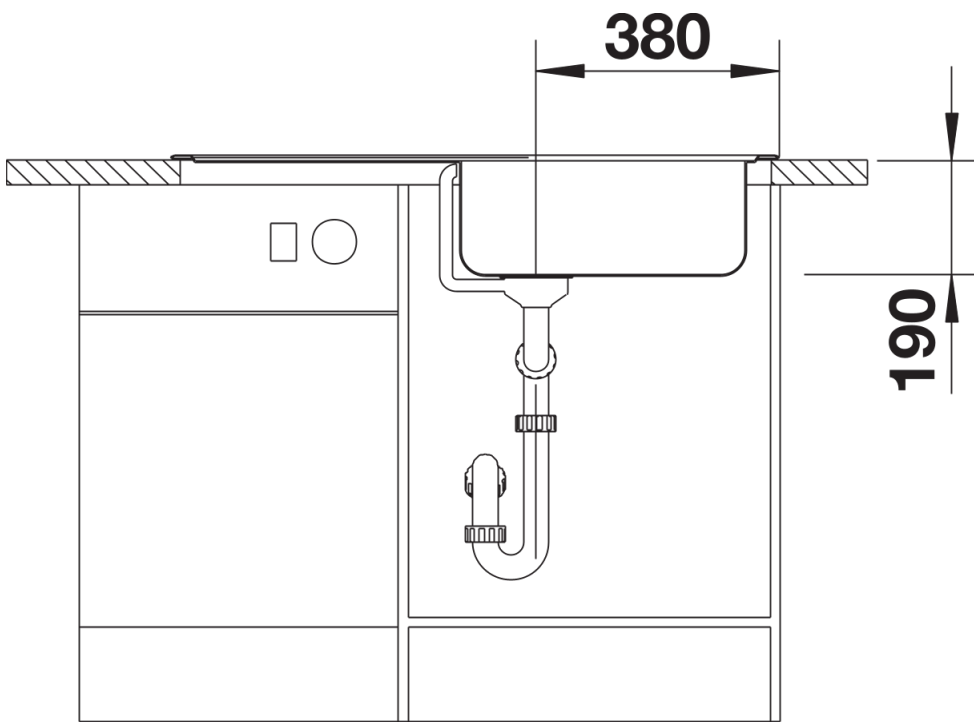

Product information sheet TIPO XL 6 S

Item no. 514243

Benefits

- Especially large and deep bowl size
- Draining area with clear shapes
- Can be installed reversibly
- With drain remote control

Scope of supply

- waste kit with space-saving pipe
- 3 ½" basket strainer with drain remote control (rotary switch)

Details

Top view

Cut-out

Front view

Side view