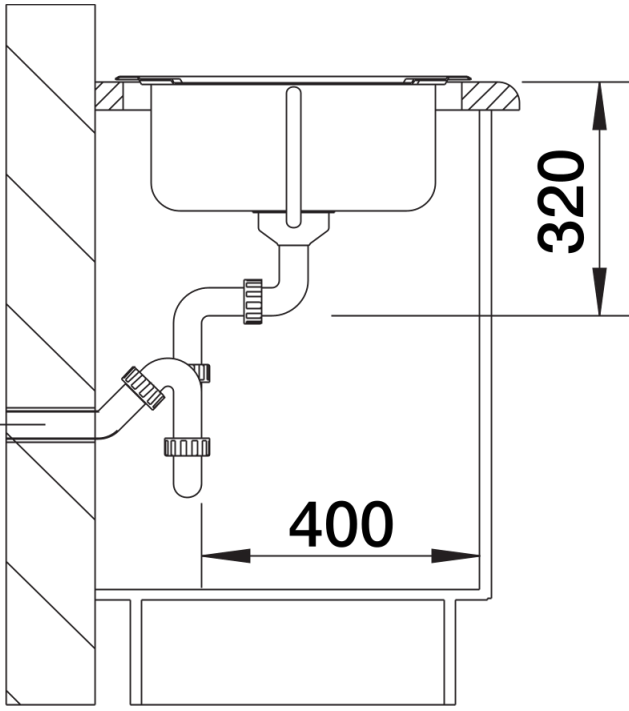

Product information sheet TIPO XL 6 S

Item no. 514243

Benefits

- Especially large and deep bowl size
- Draining area with clear shapes
- Can be installed reversibly
- With drain remote control

Scope of supply

- waste kit with space-saving pipe
- 3 ½" basket strainer with drain remote control (rotary switch)

Details

Top view

Cut-out

Front view

Side view