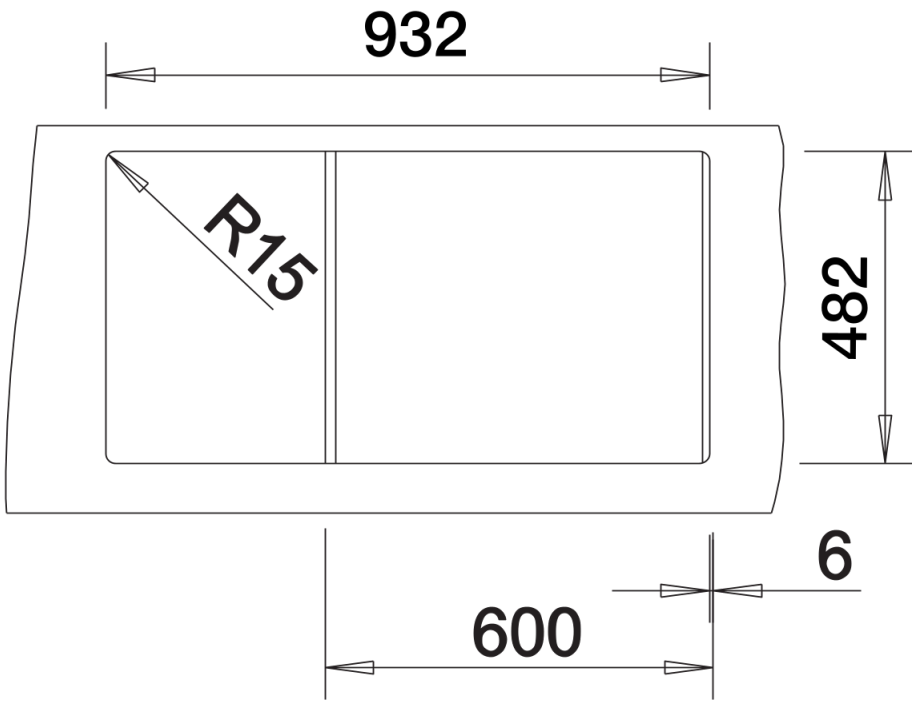

Product information sheet TIPO XL 6 S

Item no. 514243

Benefits

- Especially large and deep bowl size
- Draining area with clear shapes
- Can be installed reversibly
- With drain remote control

Scope of supply

- waste kit with space-saving pipe
- 3 ½" basket strainer with drain remote control (rotary switch)

Details

Top view

Cut-out

Front view

Side view