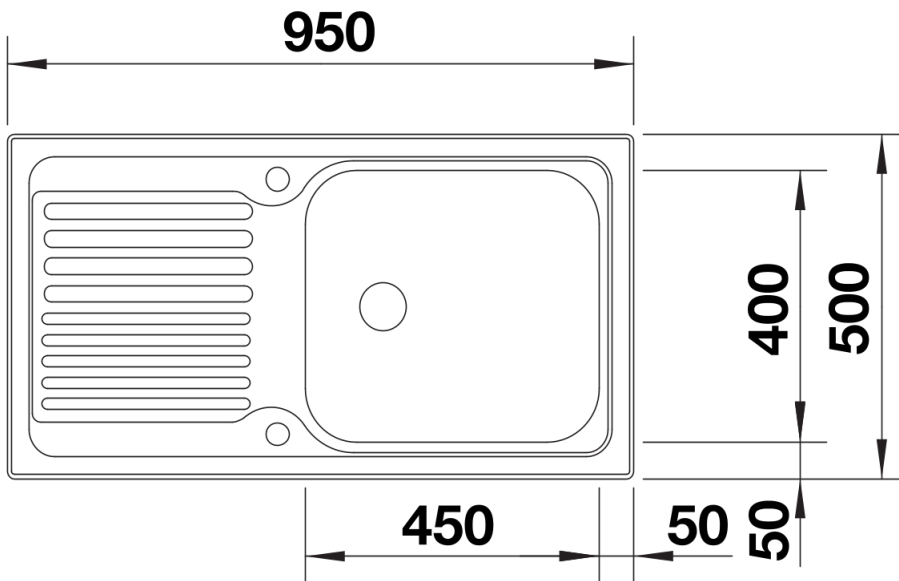

Product information sheet TIPO XL 6 S

Item no. 514243

Benefits

- Especially large and deep bowl size
- Draining area with clear shapes
- Can be installed reversibly
- With drain remote control

Scope of supply

- waste kit with space-saving pipe
- 3 ½" basket strainer with drain remote control (rotary switch)

Details

Top view

Cut-out

Front view

Side view