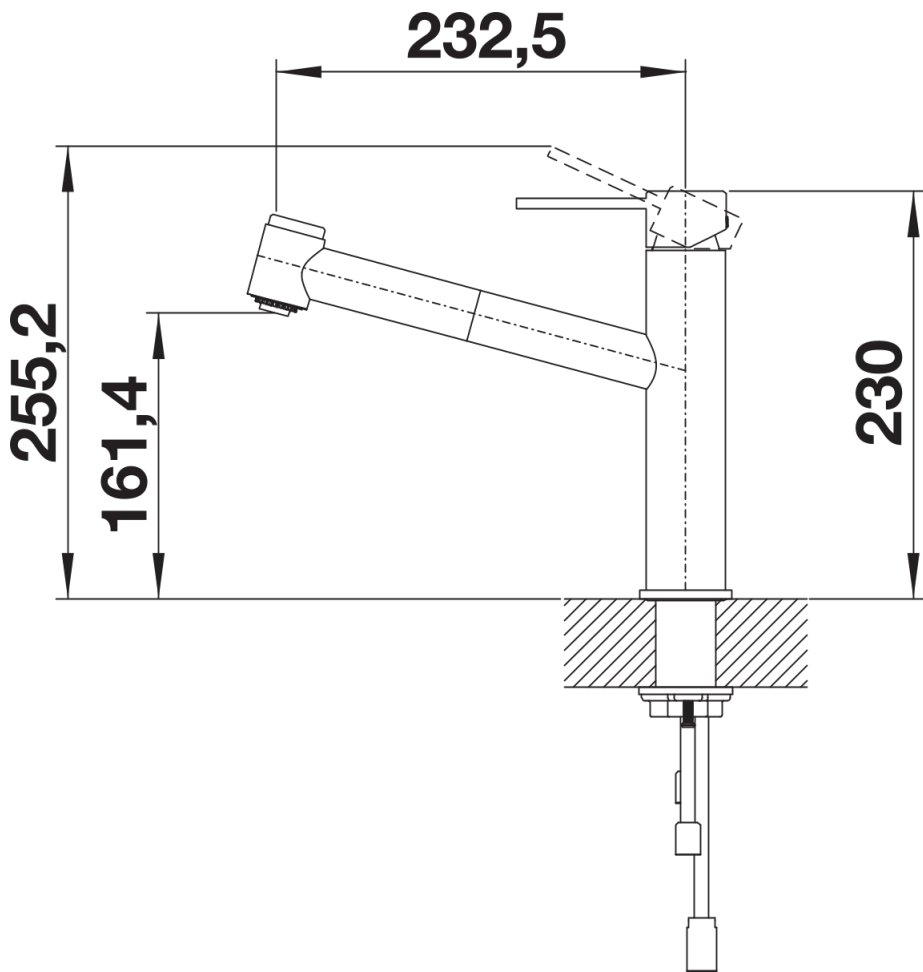

Colours

Available colours:
stainless steel

solid stainless steel

Scope of supply

- 130° swivel spout for greater reach
- Ø 35 mm tap hole required
- With ceramic disk cartridge
- Patented jet regulator for markedly reduced scaling
- Spray made of metal
- Nylon-sheathed spray hose
- Hose weight for reliable retraction
- Flexible connector pipes, 700 mm long and $\frac{3}{8}$ " nut
- Stabilisation plate to increase the stability of the tap when fitted in stainless steel sinks
- With non-return valve and thus guaranteed against reflux in accordance with EN 1717

Details

Swivel range

Side view hand gear 2D

Side view