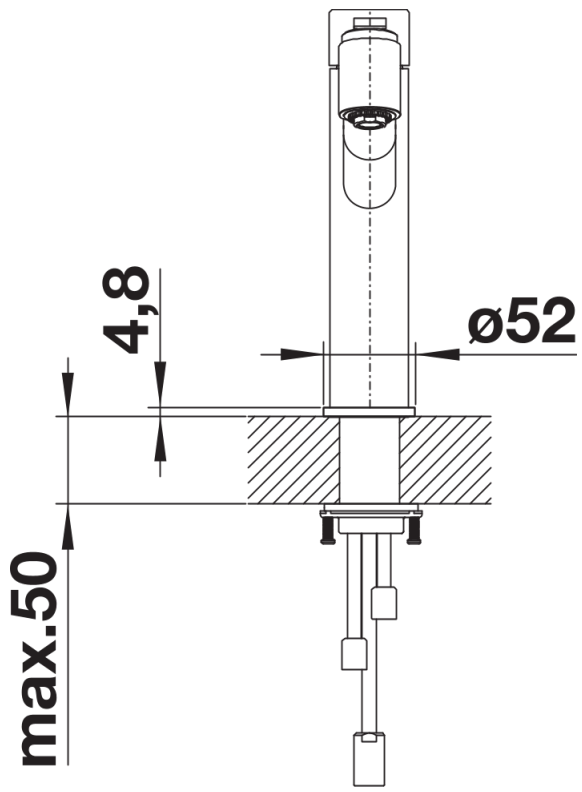

Colours

Available colours:
stainless steel

solid stainless steel

Scope of supply

- 130° swivel spout for greater reach
- Ø 35 mm tap hole required
- With ceramic disk cartridge
- Patented jet regulator for markedly reduced scaling
- Spray made of metal
- Nylon-sheathed spray hose
- Hose weight for reliable retraction
- Flexible connector pipes, 700 mm long and $\frac{3}{8}$ " nut
- Stabilisation plate to increase the stability of the tap when fitted in stainless steel sinks
- With non-return valve and thus guaranteed against reflux in accordance with EN 1717

Details

Swivel range

Side view hand gear 2D

Side view