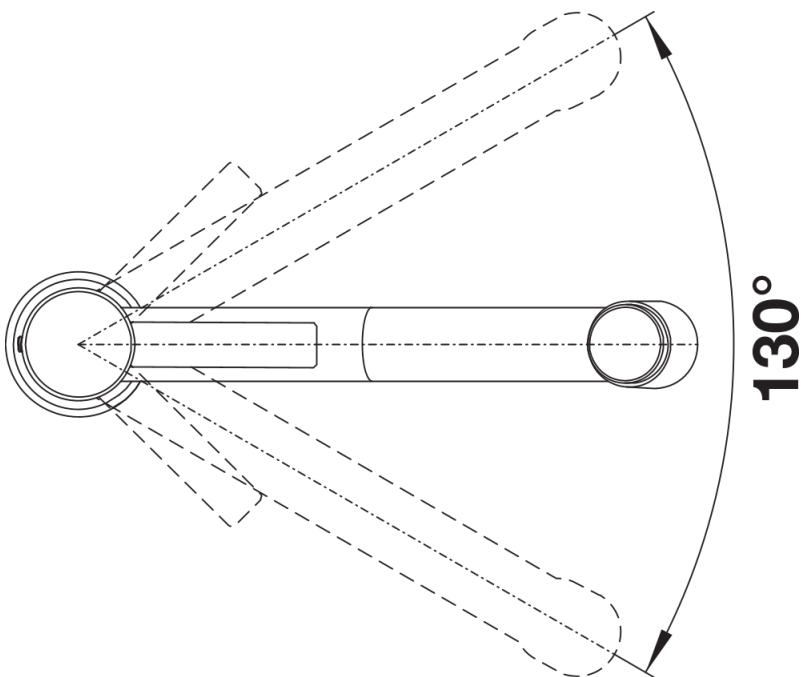

Product information sheet AMBIS-S

Item no. 523119

Benefits

- High-quality design in solid stainless steel, brushed finish
- Clear mixer tap design for modern kitchens
- Plenty of freedom of movement and easy to operate thanks to the high spout
- Pull-out handspray with change-over function from pearl to spray effect at the touch of a button

Colours

Available colours:
stainless steel

solid stainless steel

Scope of supply

- 130° swivel spout for greater reach
- Ø 35 mm tap hole required
- With ceramic disk cartridge
- Patented jet regulator for markedly reduced scaling
- Spray made of metal
- Nylon-sheathed spray hose
- Hose weight for reliable retraction
- Flexible connector pipes, 700 mm long and $\frac{3}{8}$ " nut
- Stabilisation plate to increase the stability of the tap when fitted in stainless steel sinks
- With non-return valve and thus guaranteed against reflux in accordance with EN 1717

Details

Swivel range

Side view hand gear 2D

Side view