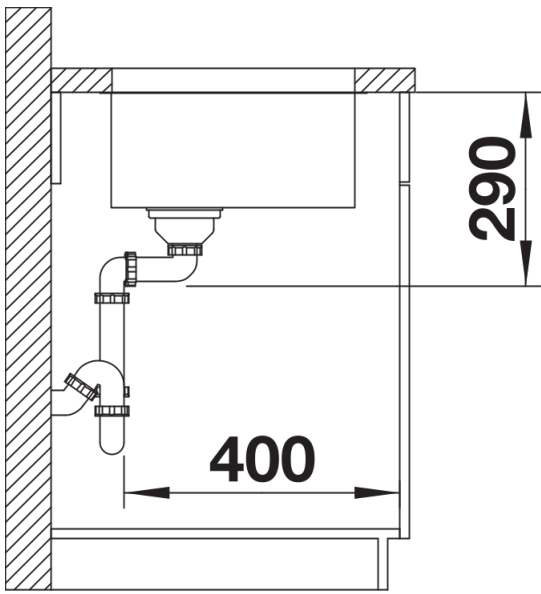

## Scope of supply

---

- waste kit with space-saving pipe
- 3 ½" InFino basket strainer
- fixing kit

## Details

---

Top view

Cut-out

Front view

Side view