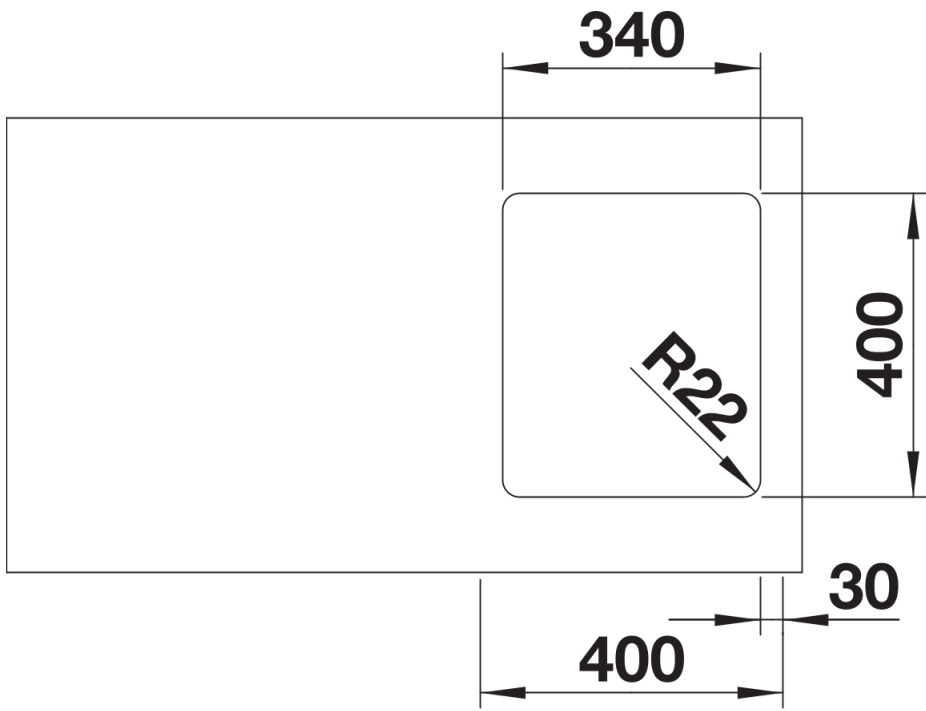

## Scope of supply

---

- waste kit with space-saving pipe
- 3 ½" InFino basket strainer
- fixing kit

## Details

---

Top view

Cut-out

Front view

Side view