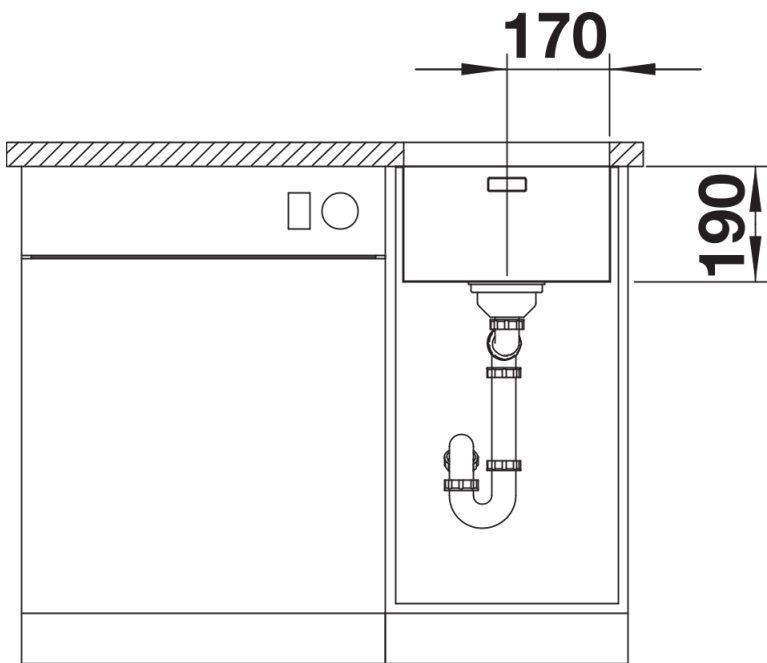

## Scope of supply

---

- waste kit with space-saving pipe
- 3 ½" InFino basket strainer
- fixing kit

## Details

---

Top view

Cut-out

Front view

Side view