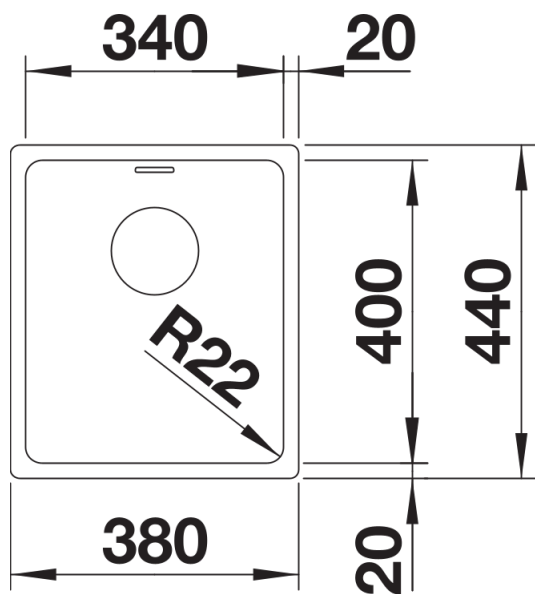

## Planning information

---

- Note: Please order drain connections for combinations of two individual bowls separately.

## Scope of supply

---

- waste kit with space-saving pipe
- 3 ½" InFino basket strainer
- fixing kit

## Details

---

Top view

Cut-out

Front view

Side view