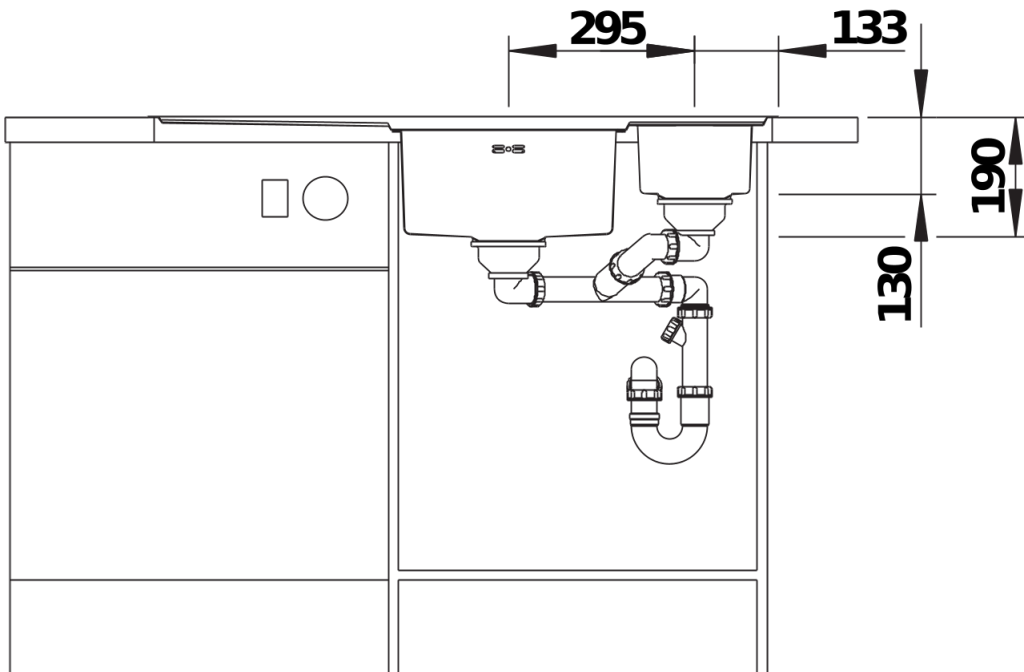

Product information sheet AXIS III 6 S-IF

Item no. 522104

Benefits

- Elegant extent bowl with emphasised base contour for the largest possible surface for the safe positioning of glasses and bulky items
- Flowing ergonomic work processes along two axis
- Movable cutting board for working directly into cooking dishes
- Multifunctional hook-in colander fits anywhere in the main bowl
- High-quality features with the covered C-overflow and InFino drain system – elegantly integrated and easy-care

Scope of supply

- movable safety glass cutting board
- multifunction colander in stainless steel (adequate for main and additional bowl) waste kit with space-saving pipe
- 2 x 3 1/2" InFino basket strainer with drain remote control (rotary switch) for the main bowl

234047 - Glass cutting board white

224787 - Multifunctional colander

Details

Top view

Cut-out

Front view

Side view