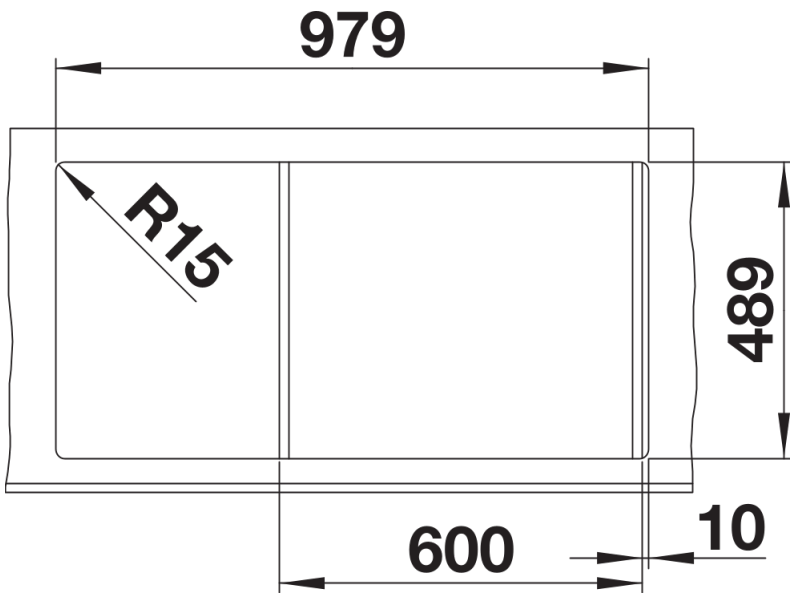

234047 - Glass cutting board white

224787 - Multifunctional colander

Details

Top view

Cut-out

Front view

Side view