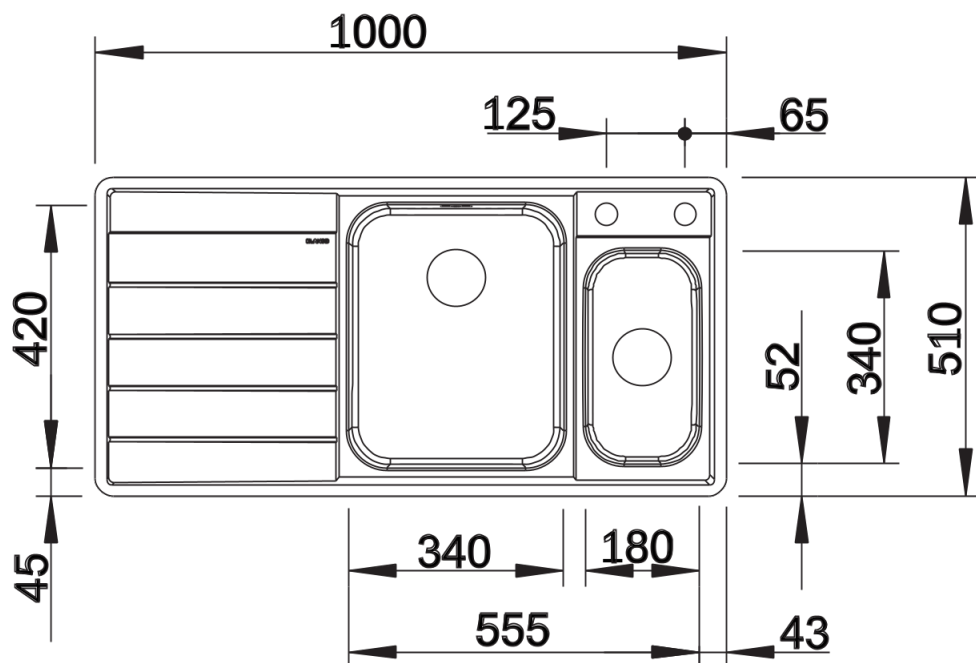

Product information sheet AXIS III 6 S-IF

Item no. 522104

Benefits

- Elegant extent bowl with emphasised base contour for the largest possible surface for the safe positioning of glasses and bulky items
- Flowing ergonomic work processes along two axis
- Movable cutting board for working directly into cooking dishes
- Multifunctional hook-in colander fits anywhere in the main bowl
- High-quality features with the covered C-overflow and InFino drain system – elegantly integrated and easy-care

234047 - Glass cutting board white

224787 - Multifunctional colander

Details

Top view

Cut-out

Front view

Side view