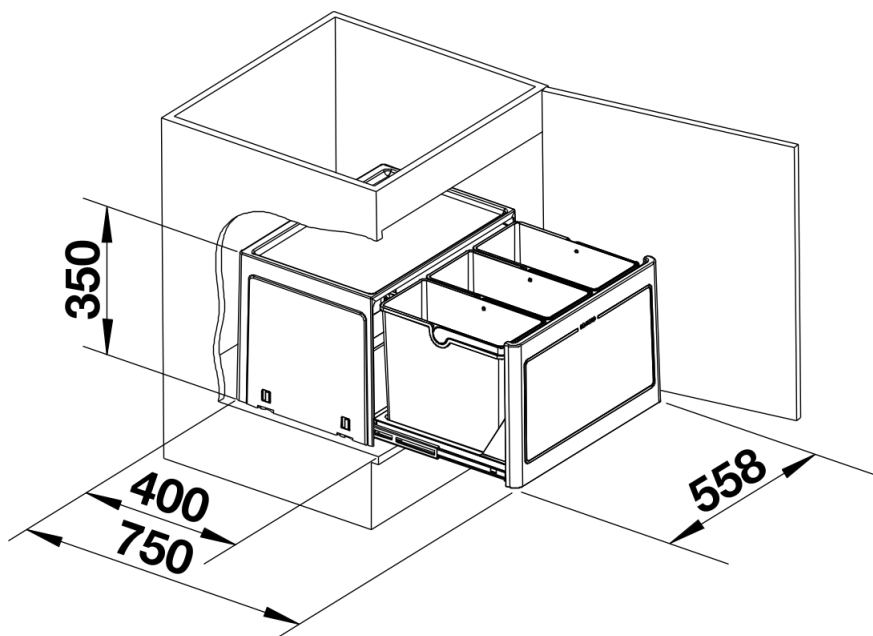

Product information sheet BOTTON Pro 60/3 Automatic

Item no. 517470

Benefits

- Compact system with door follower for automatic opening of the waste management system when the door is opened
- Different models for the most common cabinet dimensions
- Easy to mount on the floor thanks to installation aid
- Functional design made of high-quality plastic
- Easy to clean bins with ergonomic handle
- Large waste volume despite compact dimensions

Planning information

- Installation instructions for the BLANCO BOTTON Pro Automatic:
- Use doors with a min. 100° opening angle
- Maximum door hinge width 35 mm
- Installation depth 400 mm
- Installation height 350 mm

Scope of supply

- system for floor-mounting behind hinged doors
- 3 x 13 l bin
- door catch

Details

Top view

PRODUKT_3D