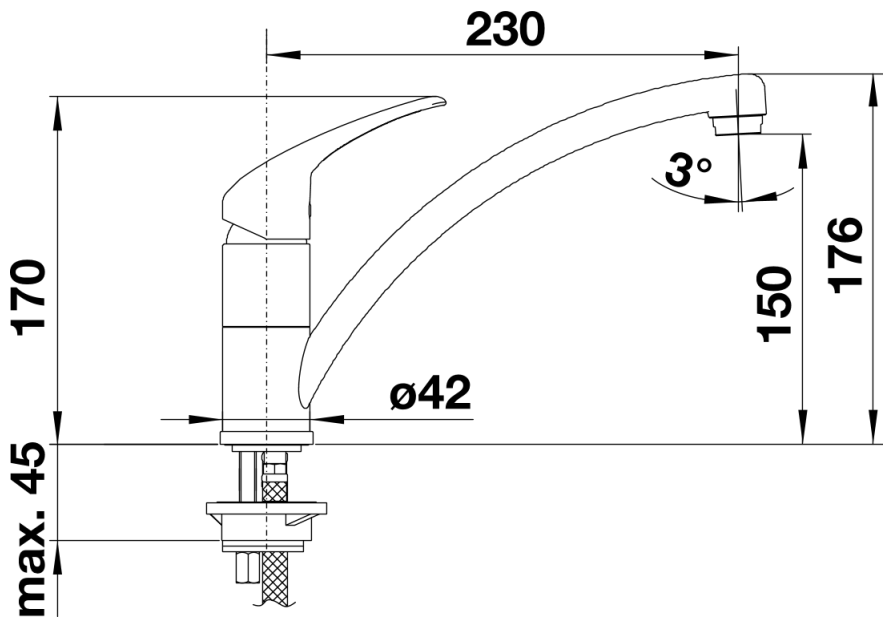

## Scope of supply

---

- 360° swivel spout for greater reach
- Ø 35 mm tap hole required
- Cartridge with ceramic seal
- Flexible connection pipes with a length of 450 mm and 3/8" nut for particularly easy and secure installation
- Patented jet regulator for markedly reduced scaling
- Stabilisation plate to increase the stability of the tap when fitting in stainless steel sinks

## Details

---

Swivel range

Side view