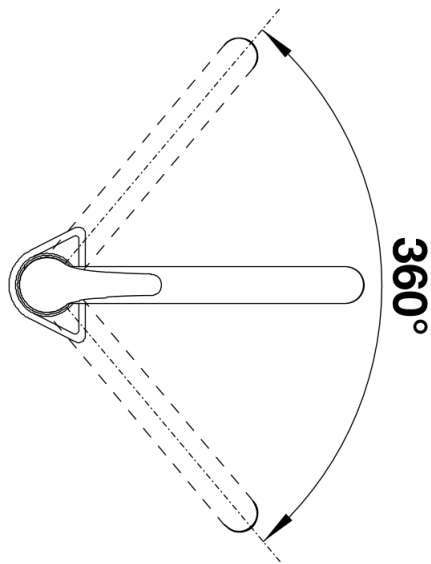

### Benefits

---

- With a high, bow-shaped, long spout, there are no barriers to the working process at the mixer tap and sink
- Ergonomically positioned control lever
- Enlarged working radius due to the 360° swivel of the spout
- Highly recommended for small and compact sinks

## Scope of supply

---

- 360° swivel spout for greater reach
- Ø 35 mm tap hole required
- Cartridge with ceramic seal
- Flexible connection pipes with a length of 450 mm and 3/8" nut for particularly easy and secure installation
- Patented jet regulator for markedly reduced scaling
- Stabilisation plate to increase the stability of the tap when fitting in stainless steel sinks

## Details

---

Swivel range

Side view