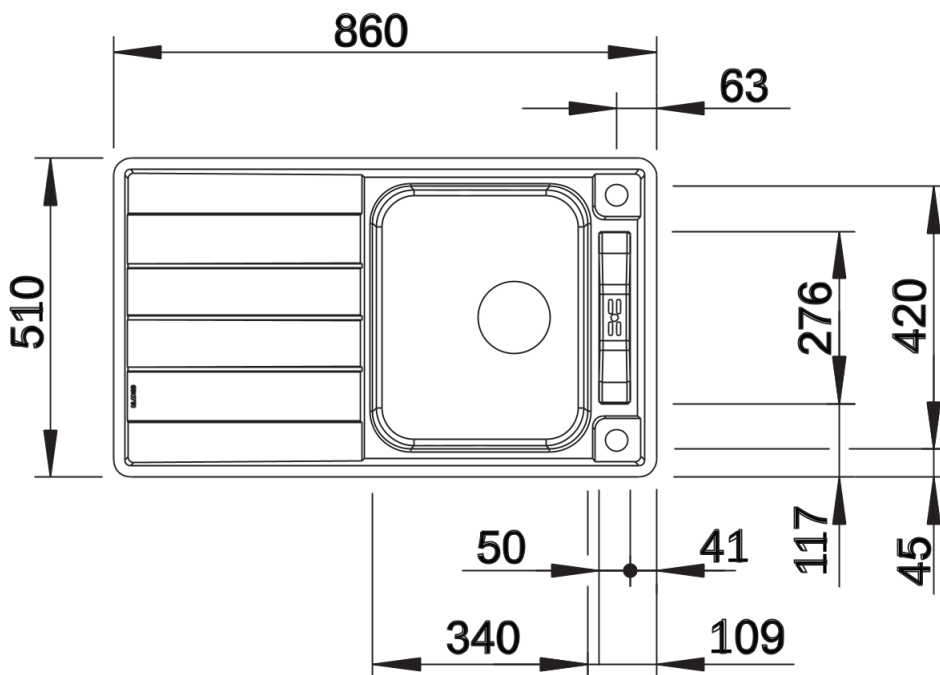

## Scope of supply

---

- movable safety glass cutting board
- waste kit with space-saving pipe
- 3 1/2" InFino basket strainer with drain remote control (rotary switch)

234047 - Glass cutting board white

## Details

---

Top view

Cut-out

Front view

Side view