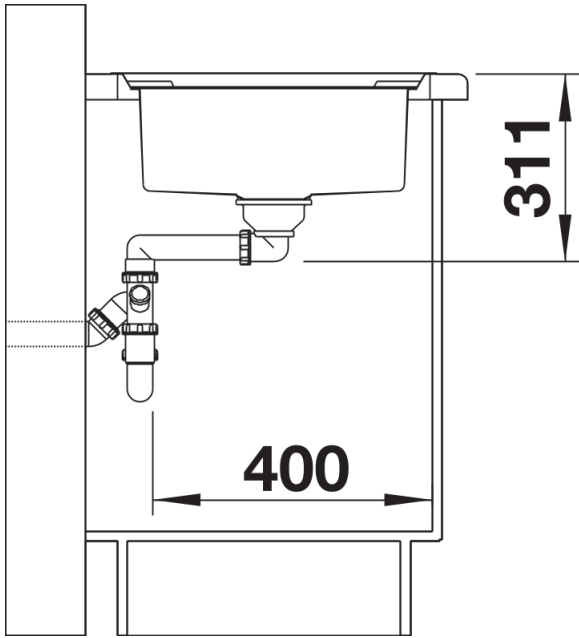

## Scope of supply

---

- movable safety glass cutting board
- waste kit with space-saving pipe
- 3 1/2" InFino basket strainer with drain remote control (rotary switch)

234047 - Glass cutting board white

## Details

---

Top view

Cut-out

Front view

Side view