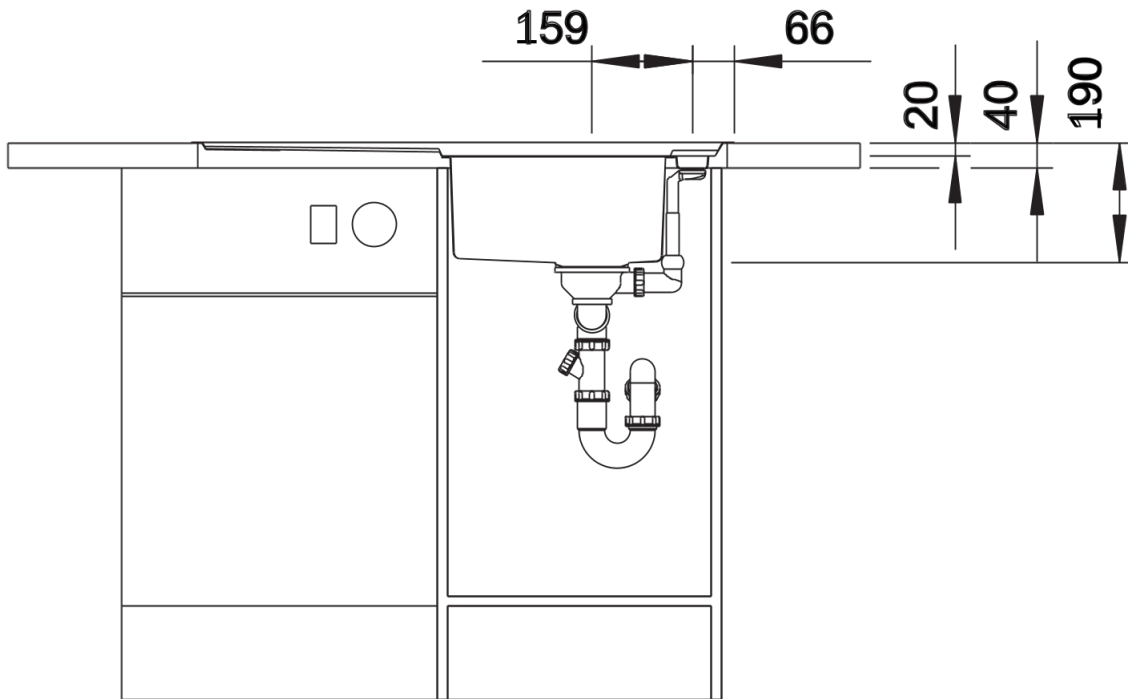

## Scope of supply

---

- movable safety glass cutting board
- waste kit with space-saving pipe
- 3 1/2" InFino basket strainer with drain remote control (rotary switch)

234047 - Glass cutting board white

## Details

---

Top view

Cut-out

Front view

Side view