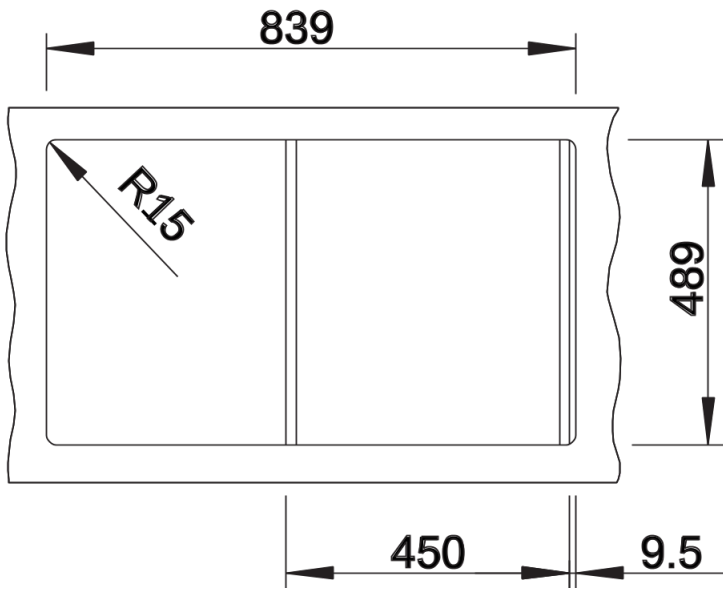

## Scope of supply

---

- movable safety glass cutting board
- waste kit with space-saving pipe
- 3 1/2" InFino basket strainer with drain remote control (rotary switch)

234047 - Glass cutting board white

## Details

---

Top view

Cut-out

Front view

Side view