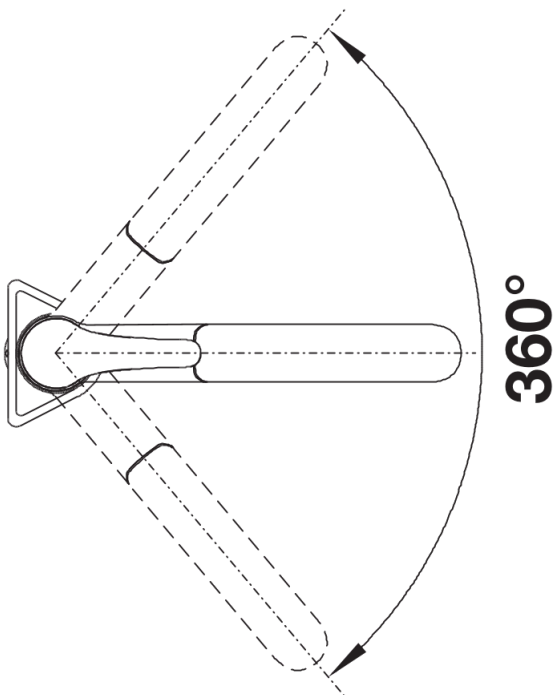

## Scope of supply

---

- Single-lever mixer tap
- Spout can be swivelled by 100°
- Ø 35 mm tap hole required
- With ceramic disk cartridge
- Nylon-sheathed spray hose
- Flexible connector pipes, 450 mm long and 3/8" nut for particularly easy and safe installation
- Patented jet regulator for markedly reduced scaling
- Serially with non-return valve and thus guaranteed against reflux in accordance with EN 1717
- Stabilisation plate to increase the stability of the tap when fitted in stainless steel sinks

## Details

---

Swivel range

Side view