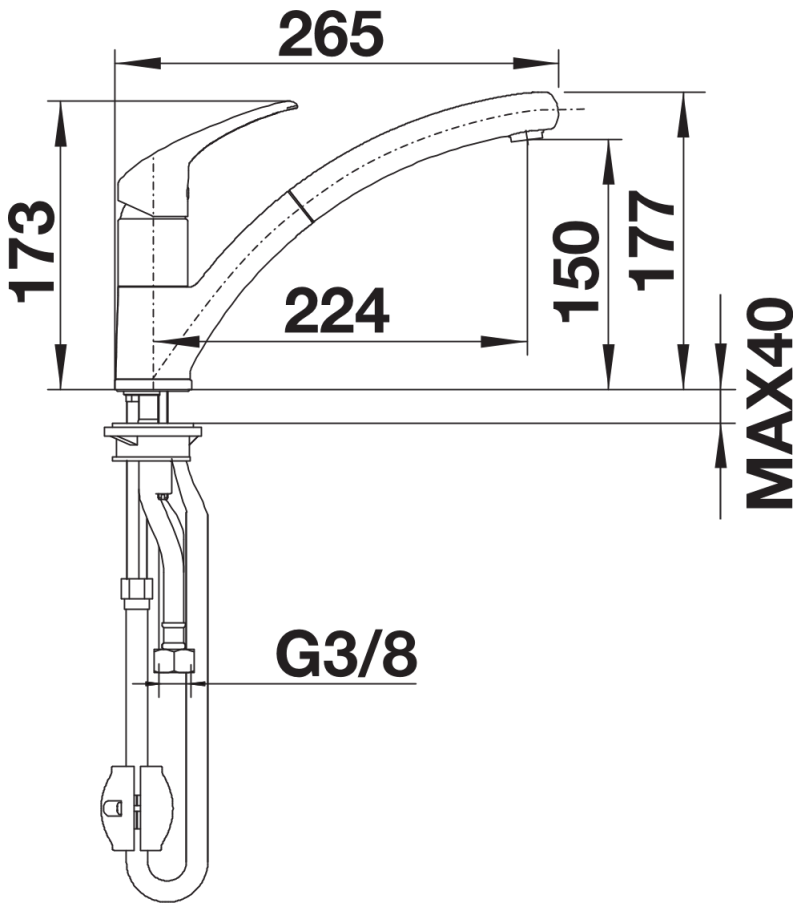

## Product information sheet BRAVON-S

Item no. 520283

## Scope of supply

---

- Single-lever mixer tap
- Spout can be swivelled by 100°
- Ø 35 mm tap hole required
- With ceramic disk cartridge
- Nylon-sheathed spray hose
- Flexible connector pipes, 450 mm long and 3/8" nut for particularly easy and safe installation
- Patented jet regulator for markedly reduced scaling
- Serially with non-return valve and thus guaranteed against reflux in accordance with EN 1717
- Stabilisation plate to increase the stability of the tap when fitted in stainless steel sinks

## Details

---

Swivel range

Side view