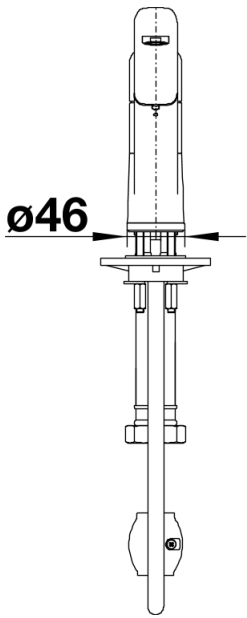

## Product information sheet BRAVON-S

Item no. 520283

## Scope of supply

---

- Single-lever mixer tap
- Spout can be swivelled by 100°
- Ø 35 mm tap hole required
- With ceramic disk cartridge
- Nylon-sheathed spray hose
- Flexible connector pipes, 450 mm long and 3/8" nut for particularly easy and safe installation
- Patented jet regulator for markedly reduced scaling
- Serially with non-return valve and thus guaranteed against reflux in accordance with EN 1717
- Stabilisation plate to increase the stability of the tap when fitted in stainless steel sinks

## Details

---

Swivel range

Side view