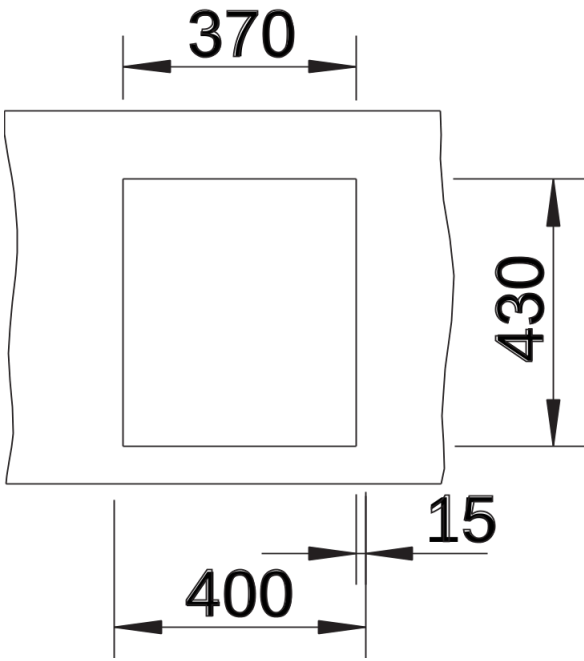

Product information sheet CLARON 340-IF

Item no. 521570

Benefits

- Elegant-pure bowl design without visible base pattern
- Concise 10 mm radius for a more refined design, without doing away with practical benefits
- Optimum utilisation of the bowl capacity thanks to extra-deep bowls and distinctively small radii
- Flush IF - flat rim
- InFino drain system – elegantly integrated and easy-care

Planning information

- Installing a kitchen mixer tap, drain remote control or soap dispenser in laminate worktops requires a flexible sealing tape
- Please order drain connections for combinations of two individual bowls separately

Scope of supply

- waste kit with space saving pipe
- 3 ½" InFino basket strainer
- fixing kit

Details

Top view

Cut-out