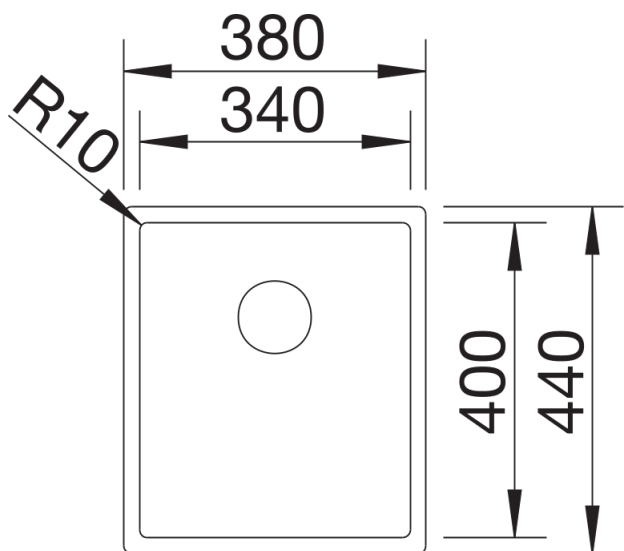

Product information sheet CLARON 340-IF

Item no. 521570

Benefits

- Elegant-pure bowl design without visible base pattern
- Concise 10 mm radius for a more refined design, without doing away with practical benefits
- Optimum utilisation of the bowl capacity thanks to extra-deep bowls and distinctively small radii
- Flush IF - flat rim
- InFino drain system – elegantly integrated and easy-care

Planning information

- Installing a kitchen mixer tap, drain remote control or soap dispenser in laminate worktops requires a flexible sealing tape
- Please order drain connections for combinations of two individual bowls separately

Scope of supply

- waste kit with space saving pipe
- 3 ½" InFino basket strainer
- fixing kit

Details

Top view

Cut-out