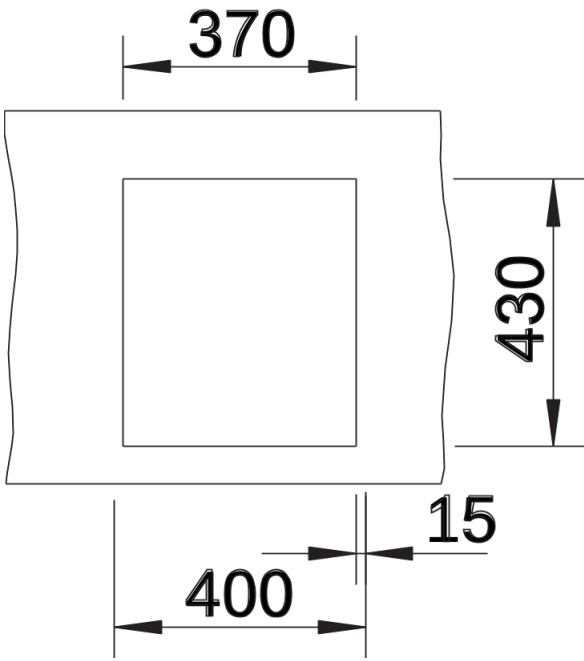

Product information sheet CLARON 340-IF

Item no. 521570

Benefits

- Elegant-pure bowl design without visible base pattern
- Concise 10 mm radius for a more refined design, without doing away with practical benefits
- Optimum utilisation of the bowl capacity thanks to extra-deep bowls and distinctively small radii
- Flush IF - flat rim
- InFino drain system – elegantly integrated and easy-care

Planning information

- Installing a kitchen mixer tap, drain remote control or soap dispenser in laminate worktops requires a flexible sealing tape
Please order drain connections for combinations of two individual bowls separately

Scope of supply

- waste kit with space saving pipe
- 3 ½" InFino basket strainer
- fixing kit

Details

Top view

Cut-out