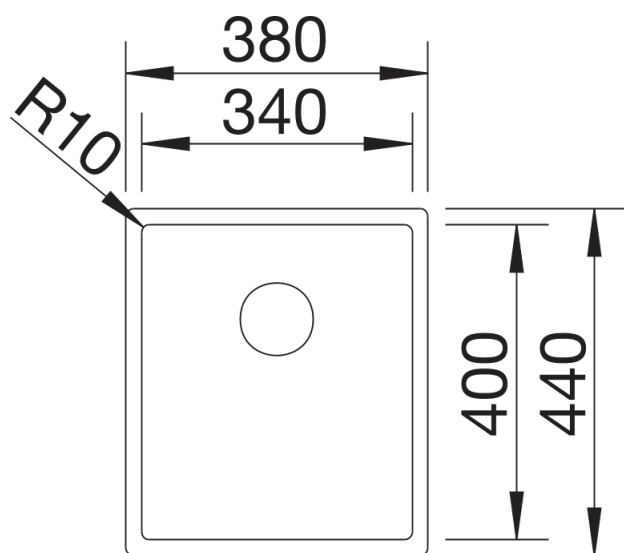

Product information sheet CLARON 340-IF

Item no. 521570

Benefits

- Elegant-pure bowl design without visible base pattern
- Concise 10 mm radius for a more refined design, without doing away with practical benefits
- Optimum utilisation of the bowl capacity thanks to extra-deep bowls and distinctively small radii
- Flush IF - flat rim
- InFino drain system – elegantly integrated and easy-care

Planning information

- Installing a kitchen mixer tap, drain remote control or soap dispenser in laminate worktops requires a flexible sealing tape
Please order drain connections for combinations of two individual bowls separately

Scope of supply

- waste kit with space saving pipe
- 3 ½" InFino basket strainer
- fixing kit

Details

Top view

Cut-out