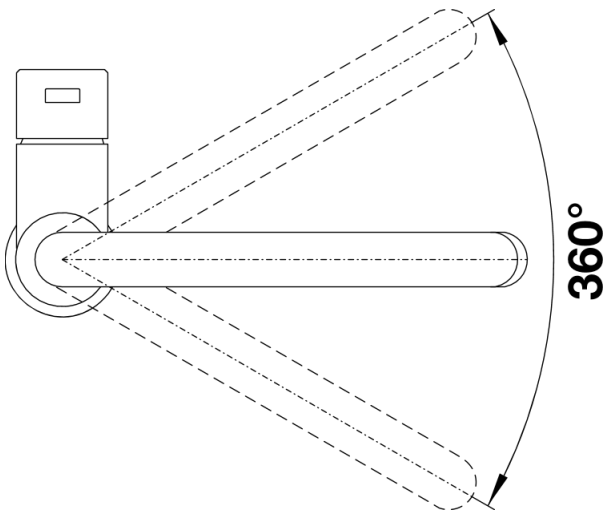

Product information sheet CANDOR

Item no. 523120

Benefits

- High-quality design in solid stainless steel, brushed finish
- Clear mixer tap design for modern kitchens
- High arched outlet for easy filling of pots and vases
- More freedom of movement with installations against a wall thanks to the control lever with vertical neutral position
- Energy-saving: basic setting of the control lever to cold start
- Also available with pull-out spray

Colours

Available colours:
stainless steel

solid stainless steel

Planning information

- Optionally available:
- Aerator set with clear spray and aerated spray for high-pressure mixer taps incl. service key

Scope of supply

- 360° swivel spout for greater reach
- Ø 35 mm tap hole required
- With ceramic disk cartridge
- Flexible connector pipes, 450 mm long and 3/8" nut for particularly easy and safe installation
- Patented jet regulator for markedly reduced scaling
- Stabilisation plate to increase the stability of the tap when fitted in stainless steel sinks
- LGA certified
- Planned for DVGW certificate

Details

Swivel range

Side view