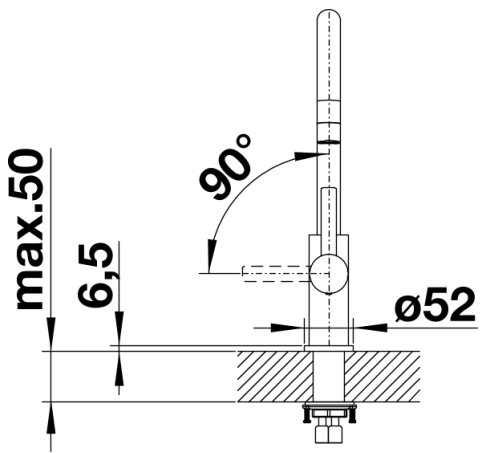

Scope of supply

- 360° swivel spout for greater reach
- Ø 35 mm tap hole required
- With ceramic disk cartridge
- Flexible connector pipes, 450 mm long and 3/8" nut for particularly easy and safe installation
- Patented jet regulator for markedly reduced scaling
- Stabilisation plate to increase the stability of the tap when fitted in stainless steel sinks
- LGA certified
- Planned for DVGW certificate

Details

Swivel range

Side view