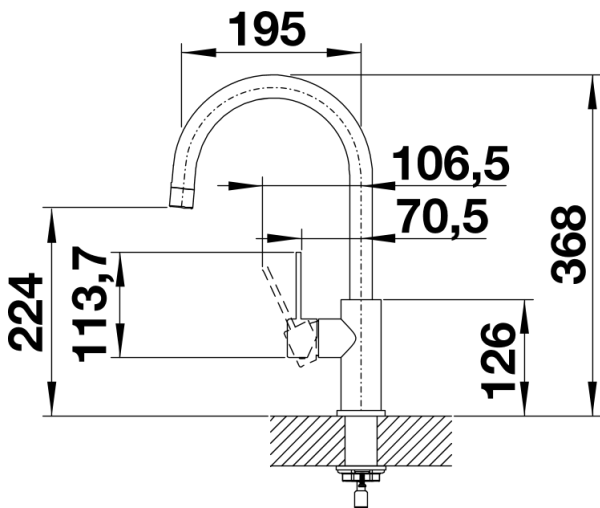

Product information sheet CANDOR

Item no. 523120

Benefits

- High-quality design in solid stainless steel, brushed finish
- Clear mixer tap design for modern kitchens
- High arched outlet for easy filling of pots and vases
- More freedom of movement with installations against a wall thanks to the control lever with vertical neutral position
- Energy-saving: basic setting of the control lever to cold start
- Also available with pull-out spray

Scope of supply

- 360° swivel spout for greater reach
- Ø 35 mm tap hole required
- With ceramic disk cartridge
- Flexible connector pipes, 450 mm long and 3/8" nut for particularly easy and safe installation
- Patented jet regulator for markedly reduced scaling
- Stabilisation plate to increase the stability of the tap when fitted in stainless steel sinks
- LGA certified
- Planned for DVGW certificate

Details

Swivel range

Side view