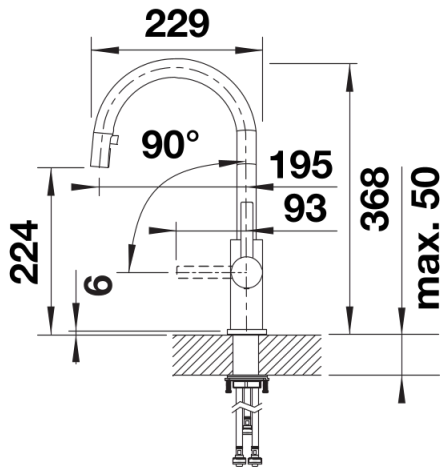

## Product information sheet CANDOR-S

Item no. 523121

## Scope of supply

---

- 190° swivel spout for greater reach
- Ø 35 mm tap hole required
- With ceramic disk cartridge
- Patented jet regulator for markedly reduced scaling
- Spray made of plastic
- Hidden spray with rearward guide pin
- Nylon-sheathed spray hose
- Hose weight for reliable retraction
- Flexible connector pipes, 700 mm long and  $\frac{3}{8}$ " nut
- Stabilisation plate to increase the stability of the tap when fitted in stainless steel sinks
- With non-return valve and thus guaranteed against reflux in accordance with EN 1717

## Details

---

Swivel range

Side view hand gear 2D

Side view