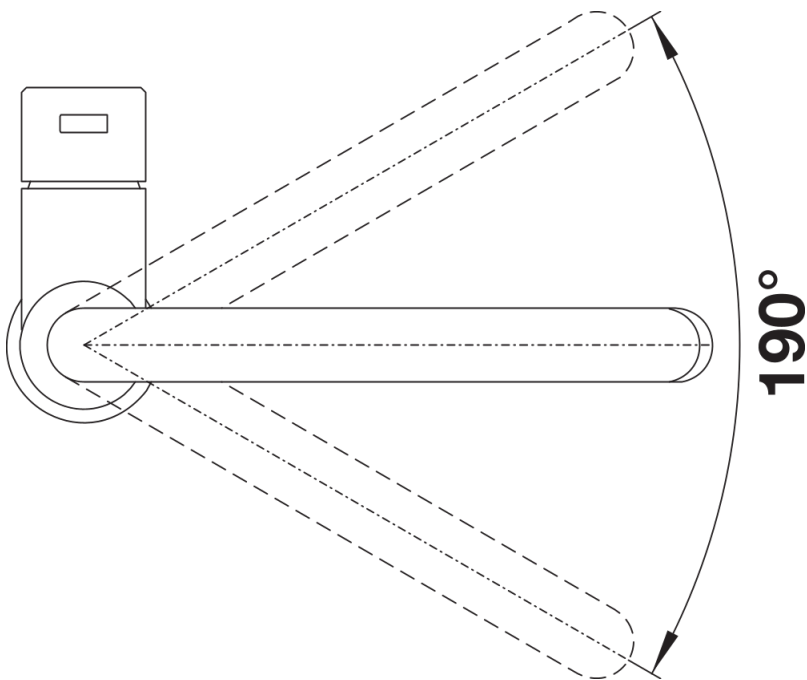

## Product information sheet CANDOR-S

Item no. 523121

## Scope of supply

---

- 190° swivel spout for greater reach
- Ø 35 mm tap hole required
- With ceramic disk cartridge
- Patented jet regulator for markedly reduced scaling
- Spray made of plastic
- Hidden spray with rearward guide pin
- Nylon-sheathed spray hose
- Hose weight for reliable retraction
- Flexible connector pipes, 700 mm long and  $\frac{3}{8}$ " nut
- Stabilisation plate to increase the stability of the tap when fitted in stainless steel sinks
- With non-return valve and thus guaranteed against reflux in accordance with EN 1717

## Details

---

Swivel range

Side view hand gear 2D

Side view