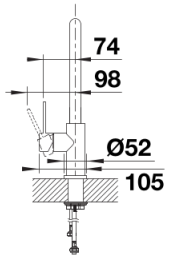

## Product information sheet CANDOR-S

Item no. 523121

## Scope of supply

---

- 190° swivel spout for greater reach
- Ø 35 mm tap hole required
- With ceramic disk cartridge
- Patented jet regulator for markedly reduced scaling
- Spray made of plastic
- Hidden spray with rearward guide pin
- Nylon-sheathed spray hose
- Hose weight for reliable retraction
- Flexible connector pipes, 700 mm long and  $\frac{3}{8}$ " nut
- Stabilisation plate to increase the stability of the tap when fitted in stainless steel sinks
- With non-return valve and thus guaranteed against reflux in accordance with EN 1717

## Details

---

Swivel range

Side view hand gear 2D

Side view